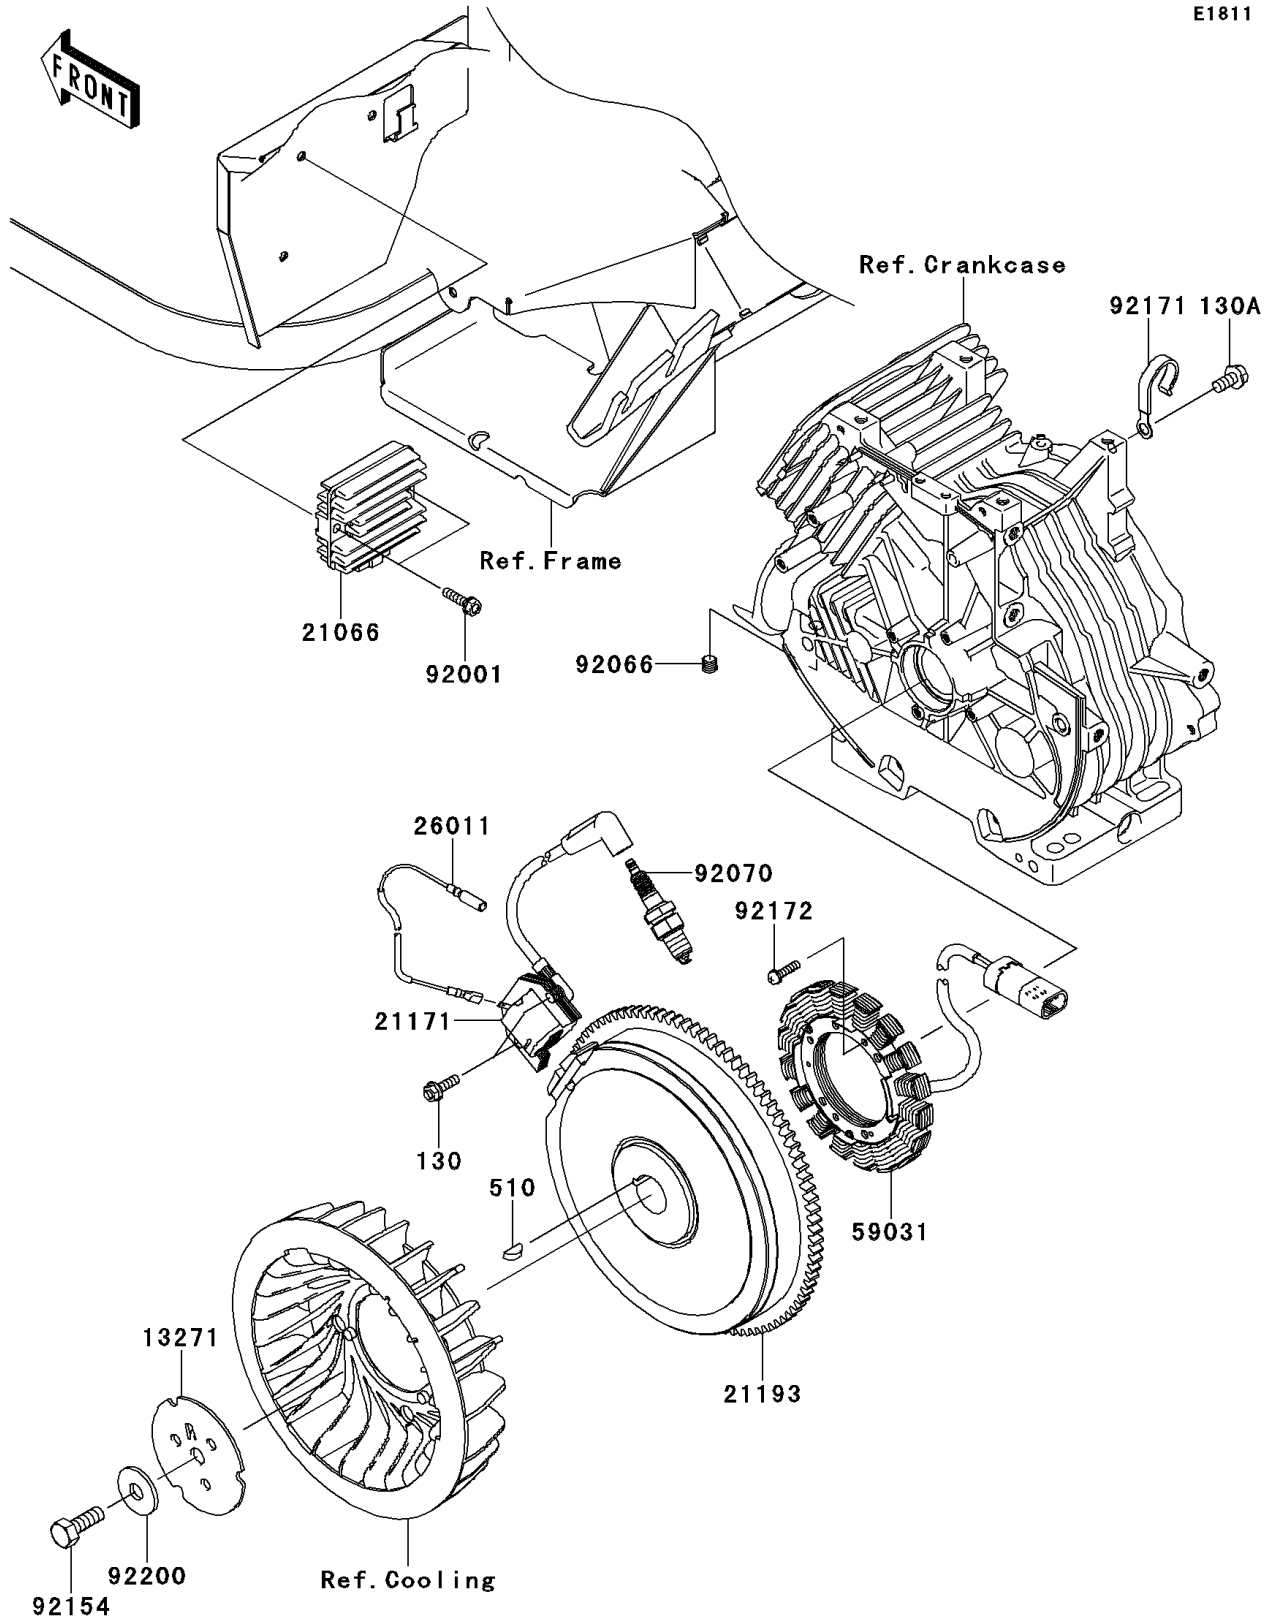

# 2014 MULE™ 610 4x4 XC PARTS DIAGRAM

Generator/Ignition Coil

E1811

## 2014 MULE™ 610 4x4 XC PARTS LIST

### Generator/Ignition Coil

| ITEM NAME                                  | PART NUMBER | QUANTITY |
|--|-------------|----------|
| PLATE,FAN (Ref # 13271)                    | 13271-7029  | 1        |
| REGULATOR-VOLTAGE (Ref # 21066)            | 21066-0039  | 1        |
| COIL-ASSY-IGNITION (Ref # 21171)           | 21171-7035  | 1        |
| FLYWHEEL-ASSY (Ref # 21193)                | 21193-7050  | 1        |
| WIRE-LEAD (Ref # 26011)                    | 26011-7014  | 1        |
| COIL-CHARGING (Ref # 59031)                | 59031-2132  | 1        |
| BOLT,FLANGED,6X22 (Ref # 92001)            | 92001-1352  | 2        |
| PLUG (Ref # 92066)                         | 92066-7026  | 1        |
| PLUG-SPARK,BPR5ES(NGK),SOLID (Ref # 92070) | 92070-2088  | 1        |
| BOLT,12X30 (Ref # 92154)                   | 92154-7003  | 1        |
| CLAMP (Ref # 92171)                        | 92171-7005  | 1        |
| SCREW,5X20 (Ref # 92172)                   | 92172-7018  | 4        |
| WASHER (Ref # 92200)                       | 92200-7002  | 1        |
| BOLT-FLANGED,6X20 (Ref # 130)              | 130AA0620   | 2        |
| BOLT-FLANGED,8X16 (Ref # 130A)             | 130AA0816   | 1        |
| KEY-WOODRUFF (Ref # 510)                   | 510A5100    | 1        |