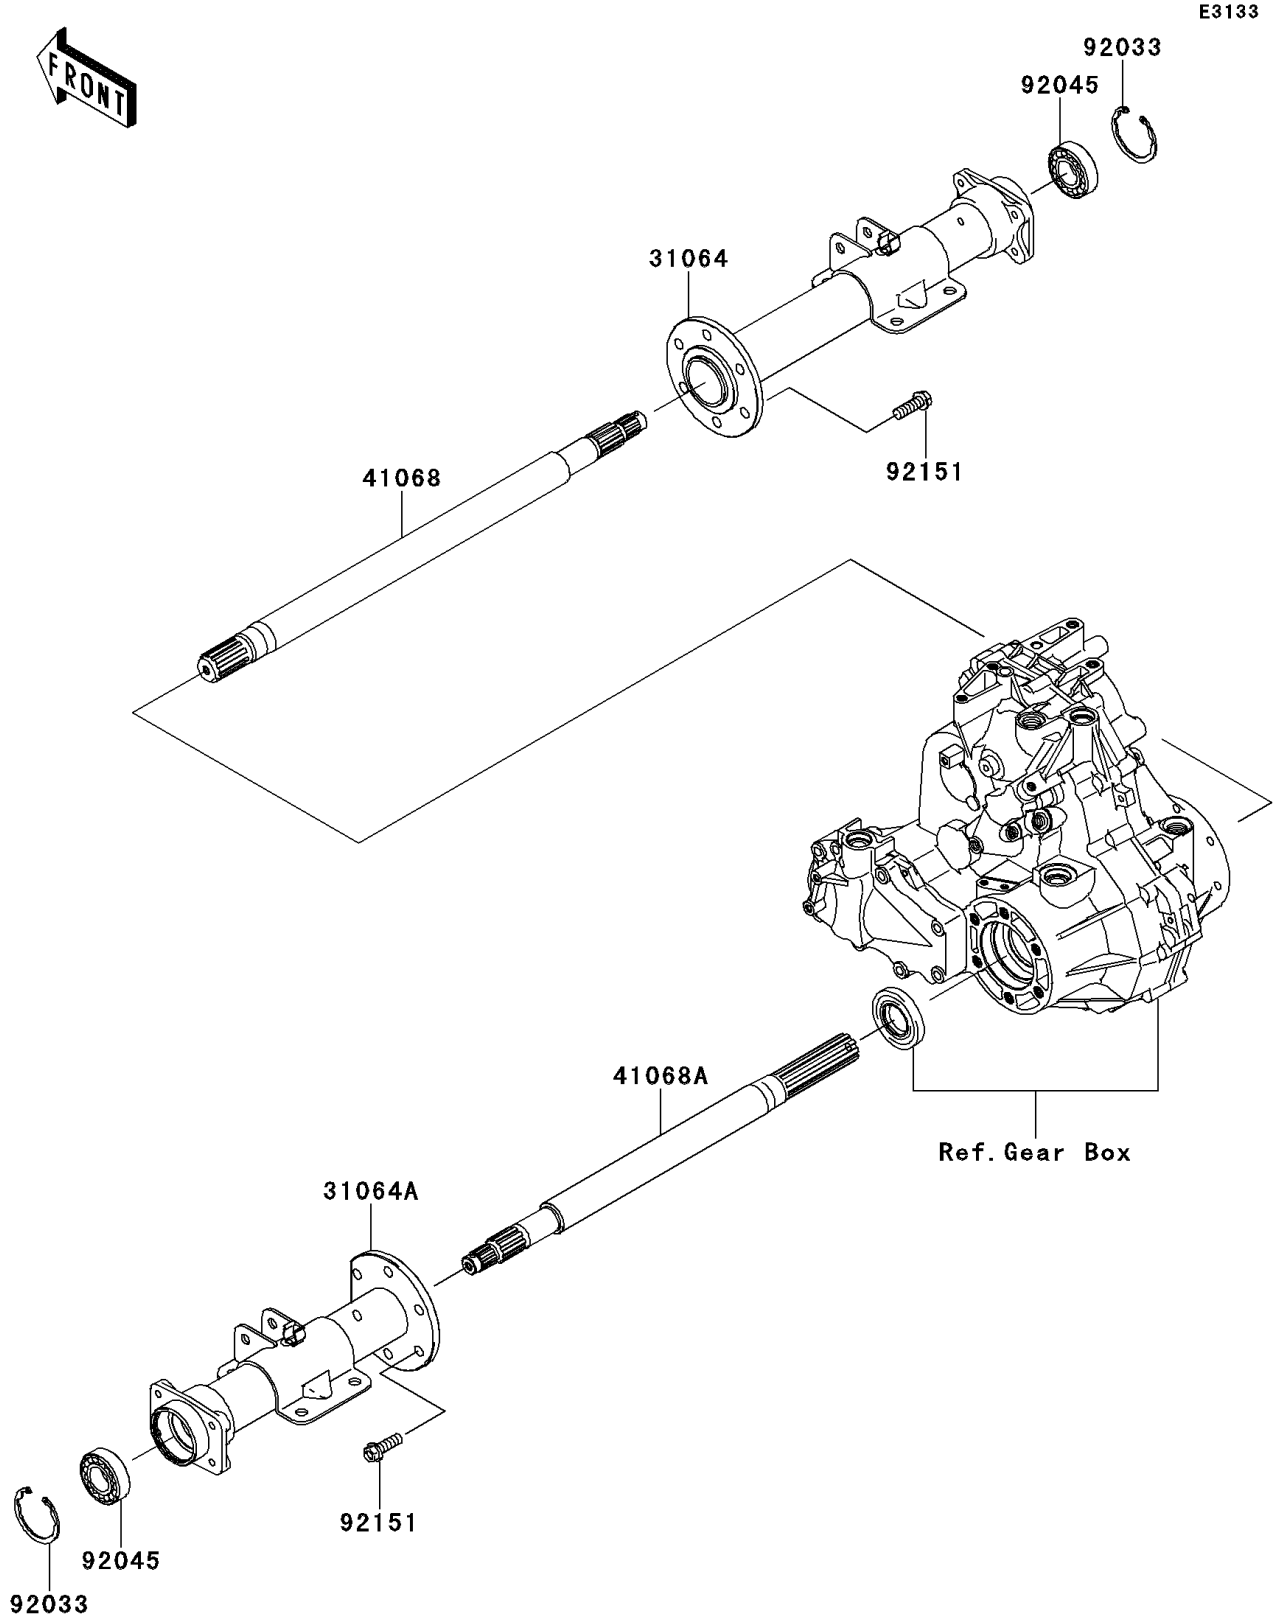

2010 Mule 610 4x4 XC PARTS DIAGRAM

Rear Axle

2010 Mule 610 4x4 XC PARTS LIST

Rear Axle

ITEM NAME	PART NUMBER	QUANTITY
PIPE-COMP,RH (Ref # 31064)	31064-0197	1
PIPE-COMP,LH (Ref # 31064A)	31064-0198	1
AXLE,RH (Ref # 41068)	41068-0036	1
AXLE,LH (Ref # 41068A)	41068-0037	1
RING-SNAP (Ref # 92033)	92033-2149	2
BEARING-BALL,6205A26DDU2 (Ref # 92045)	92045-0044	2
BOLT,10X28 (Ref # 92151)	92151-2142	12