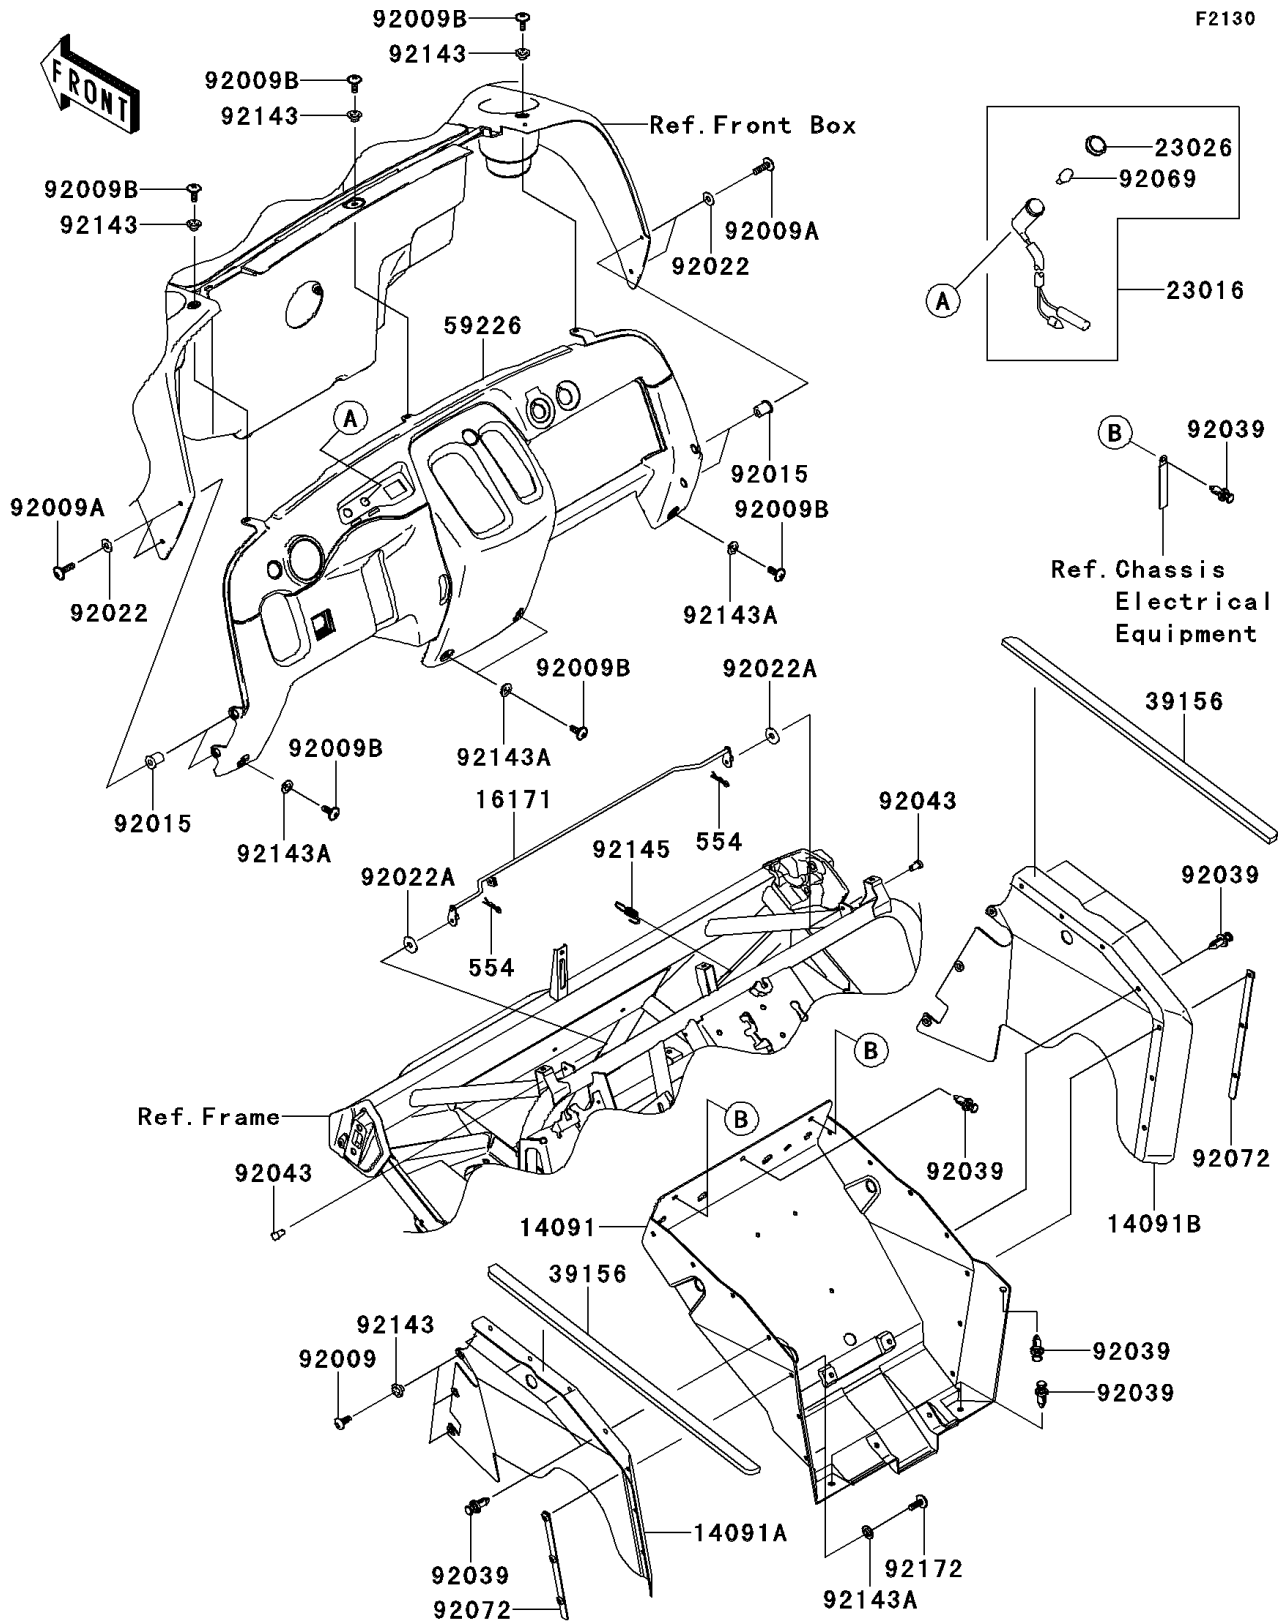

2011 MULE™ 610 4x4 XC PARTS DIAGRAM

Frame Fittings(Front)

2011 MULE™ 610 4x4 XC PARTS LIST

Frame Fittings(Front)

ITEM NAME	PART NUMBER	QUANTITY
COVER,FLOOR,CNT (Ref # 14091)	14091-0408	1
COVER,FLOOR,SIDE,LH (Ref # 14091A)	14091-0424	1
COVER,FLOOR,SIDE,RH (Ref # 14091B)	14091-0425	1
LINK,HOOD (Ref # 16171)	16171-7501	1
LAMP-ASSY,TEMP (Ref # 23016)	23016-1128	2
LENS,TEMP LAMP (Ref # 23026)	23026-1157	2
PAD (Ref # 39156)	39156-0071	2
PANEL-CONTROL,GRAY (Ref # 59226)	59226-0009-284	1
SCREW,TAPPING,6X16 (Ref # 92009)	92009-1166	6
SCREW,6X22,BLACK (Ref # 92009A)	92009-1256	4
SCREW,6X16 (Ref # 92009B)	92009-1621	7
NUT (Ref # 92015)	92015-1700	4
WASHER,6.5X16X1 (Ref # 92022)	92022-1143	4
WASHER,6.5X20X1.6,BLACK (Ref # 92022A)	92022-1346	2
RIVET (Ref # 92039)	92039-1229	15
PIN,6X9 (Ref # 92043)	92043-1626	2
BULB,12V 1.7W,T10 (Ref # 92069)	92069-1059	2
BAND (Ref # 92072)	92072-0042	2
COLLAR (Ref # 92143)	92143-1057	9
COLLAR (Ref # 92143A)	92143-1087	10
SPRING (Ref # 92145)	92145-0215	1
SCREW,6X18 (Ref # 92172)	92172-0002	6
PIN-SNAP (Ref # 554)	554DA0600	2