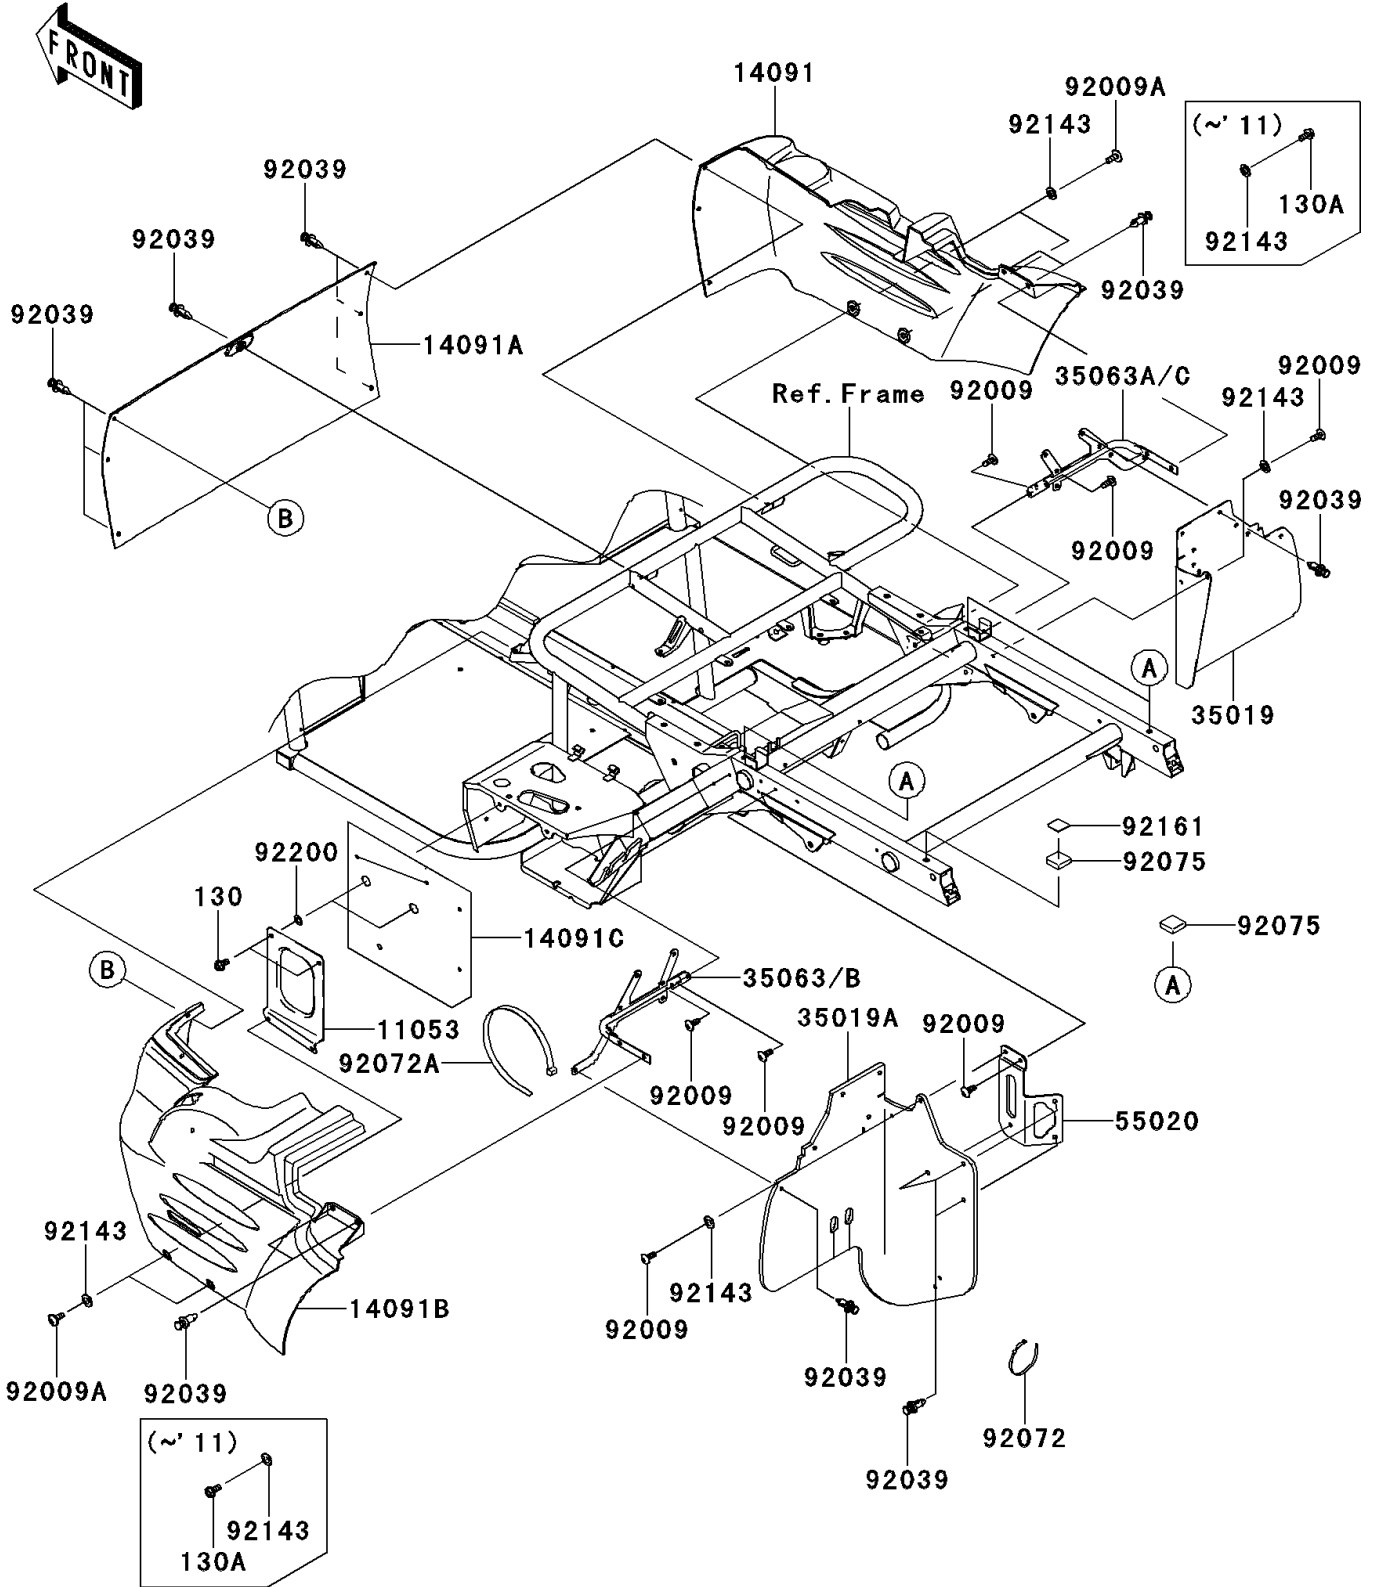

# 2012 MULE™ 610 4x4 XC PARTS DIAGRAM

Frame Fittings(Rear)

F2131

## 2012 MULE™ 610 4x4 XC PARTS LIST

### Frame Fittings(Rear)

ITEM NAME	PART NUMBER	QUANTITY
BRACKET (Ref # 11053)	11053-0857	1
COVER,REAR SIDE,RH,F.BLACK (Ref # 14091)	14091-0224-6Z	1
COVER,UNDER SEAT,CNT,F.BLACK (Ref # 14091A)	14091-0341-6Z	1
COVER,REAR SIDE,LH,F.BLACK (Ref # 14091B)	14091-0395-6Z	1
COVER (Ref # 14091C)	14091-0464	1
FLAP,RR,FR,RH (Ref # 35019)	35019-0029	1
FLAP,RR,FR,LH (Ref # 35019A)	35019-7512	1
STAY,LH (Ref # 35063)	35063-0784	1
STAY,RH (Ref # 35063A)	35063-0785	1
GUARD,COOLING FAN (Ref # 55020)	55020-7527	1
SCREW,TAPPING,6X16 (Ref # 92009)	92009-1166	7
SCREW,6X16 (Ref # 92009A)	92009-1621	4
RIVET (Ref # 92039)	92039-1229	26
BAND,L=188 (Ref # 92072)	92072-1239	1
BAND,L=368.3 (Ref # 92072A)	92072-3872	1
DAMPER (Ref # 92075)	92075-1882	4
COLLAR (Ref # 92143)	92143-1087	6
DAMPER (Ref # 92161)	92161-7520	1
WASHER,7.04X12.5X0.6 (Ref # 92200)	92200-0234	2
BOLT-FLANGED,6X12 (Ref # 130)	130BA0612	2