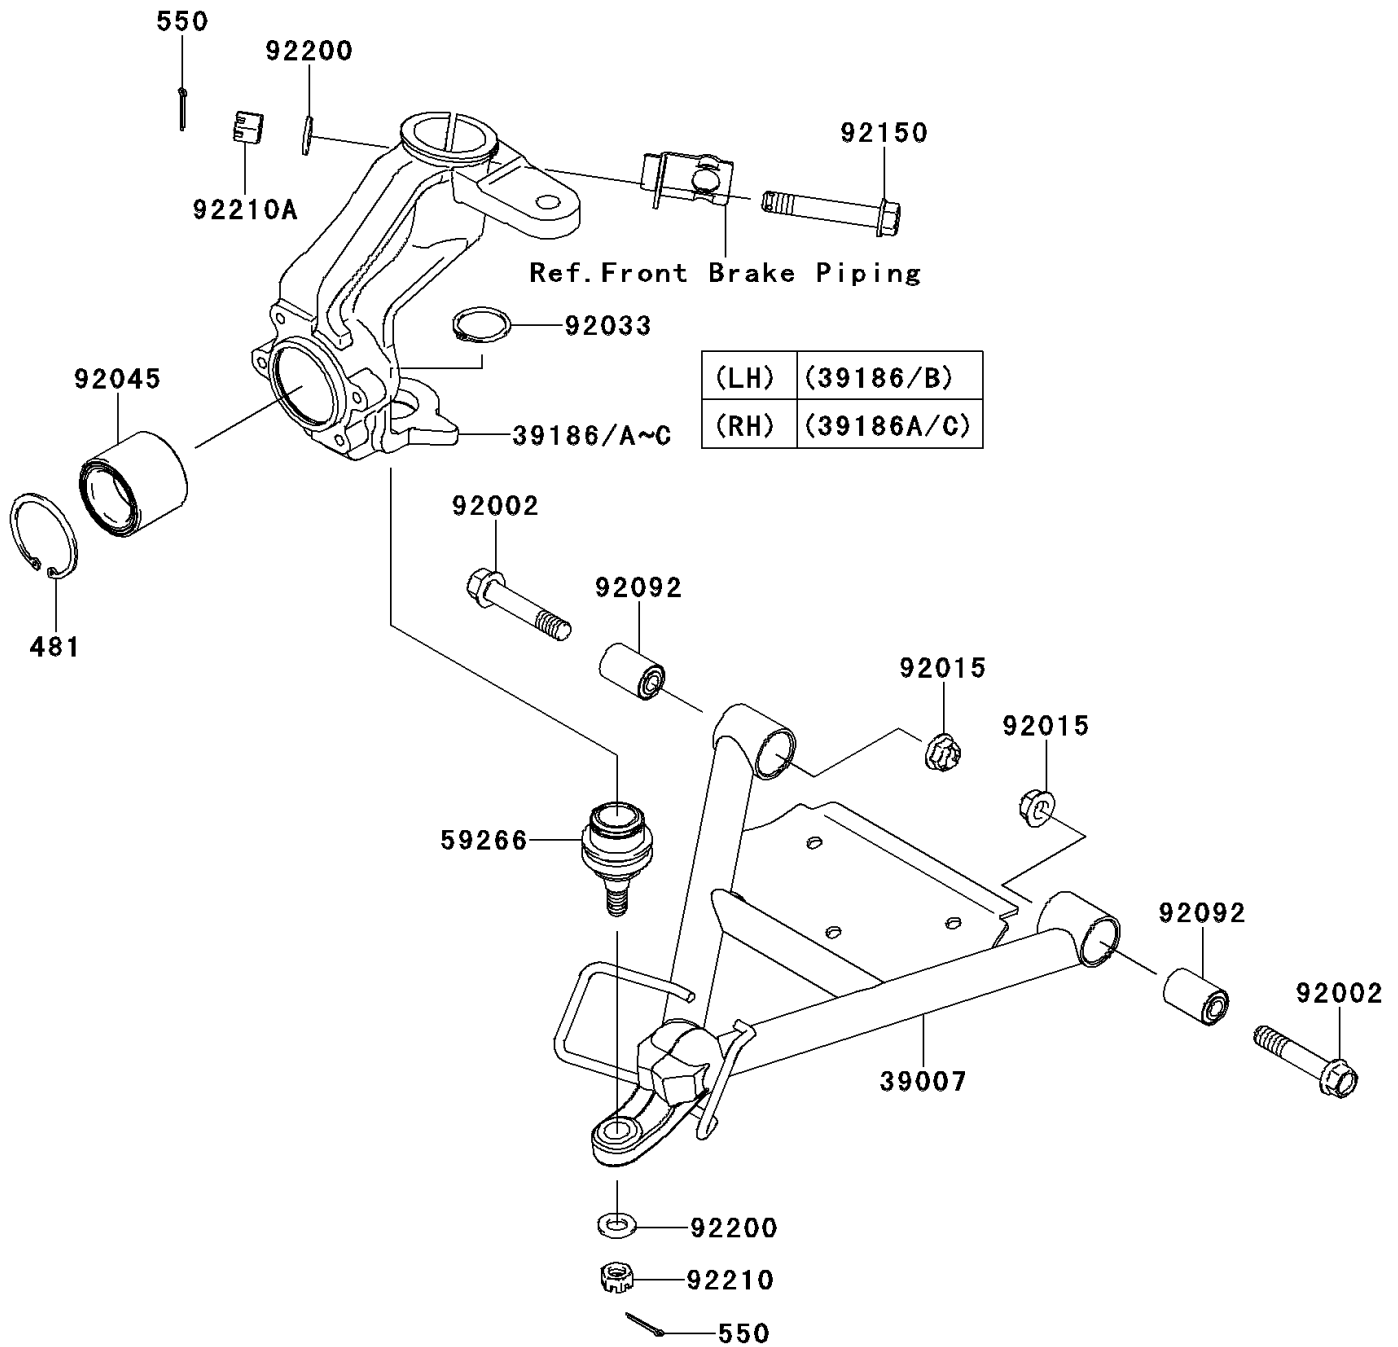

# 2014 MULE™ 610 4x4 XC PARTS DIAGRAM

Suspension

F2150

## 2014 MULE™ 610 4x4 XC PARTS LIST

### Suspension

ITEM NAME	PART NUMBER	QUANTITY
ARM-SUSP (Ref # 39007)	39007-0029	2
KNUCKLE,LH (Ref # 39186B)	39186-0314	1
KNUCKLE,RH (Ref # 39186C)	39186-0315	1
JOINT-BALL (Ref # 59266)	59266-1080	2
BOLT,ROD,12MM (Ref # 92002)	92002-1757	4
NUT,12MM (Ref # 92015)	92015-1706	4
RING-SNAP,C-TYPE,32MM (Ref # 92033)	92033-1262	2
BEARING-BALL,DAC2552W-7CS31 (Ref # 92045)	92045-0102	2
BUSHING-RUBBER (Ref # 92092)	92092-005	4
BOLT,FLANGED,12X72 (Ref # 92150)	92150-1356	2
WASHER,12.3X23X2.3 (Ref # 92200)	92200-1004	4
NUT,CASTLE,12MM (Ref # 92210)	92210-0395	2
NUT,12MM (Ref # 92210A)	92210-7501	2
CIRCLIP (Ref # 481)	481J5200	2
PIN-COTTER,3.0X25 (Ref # 550)	550AA3025	4