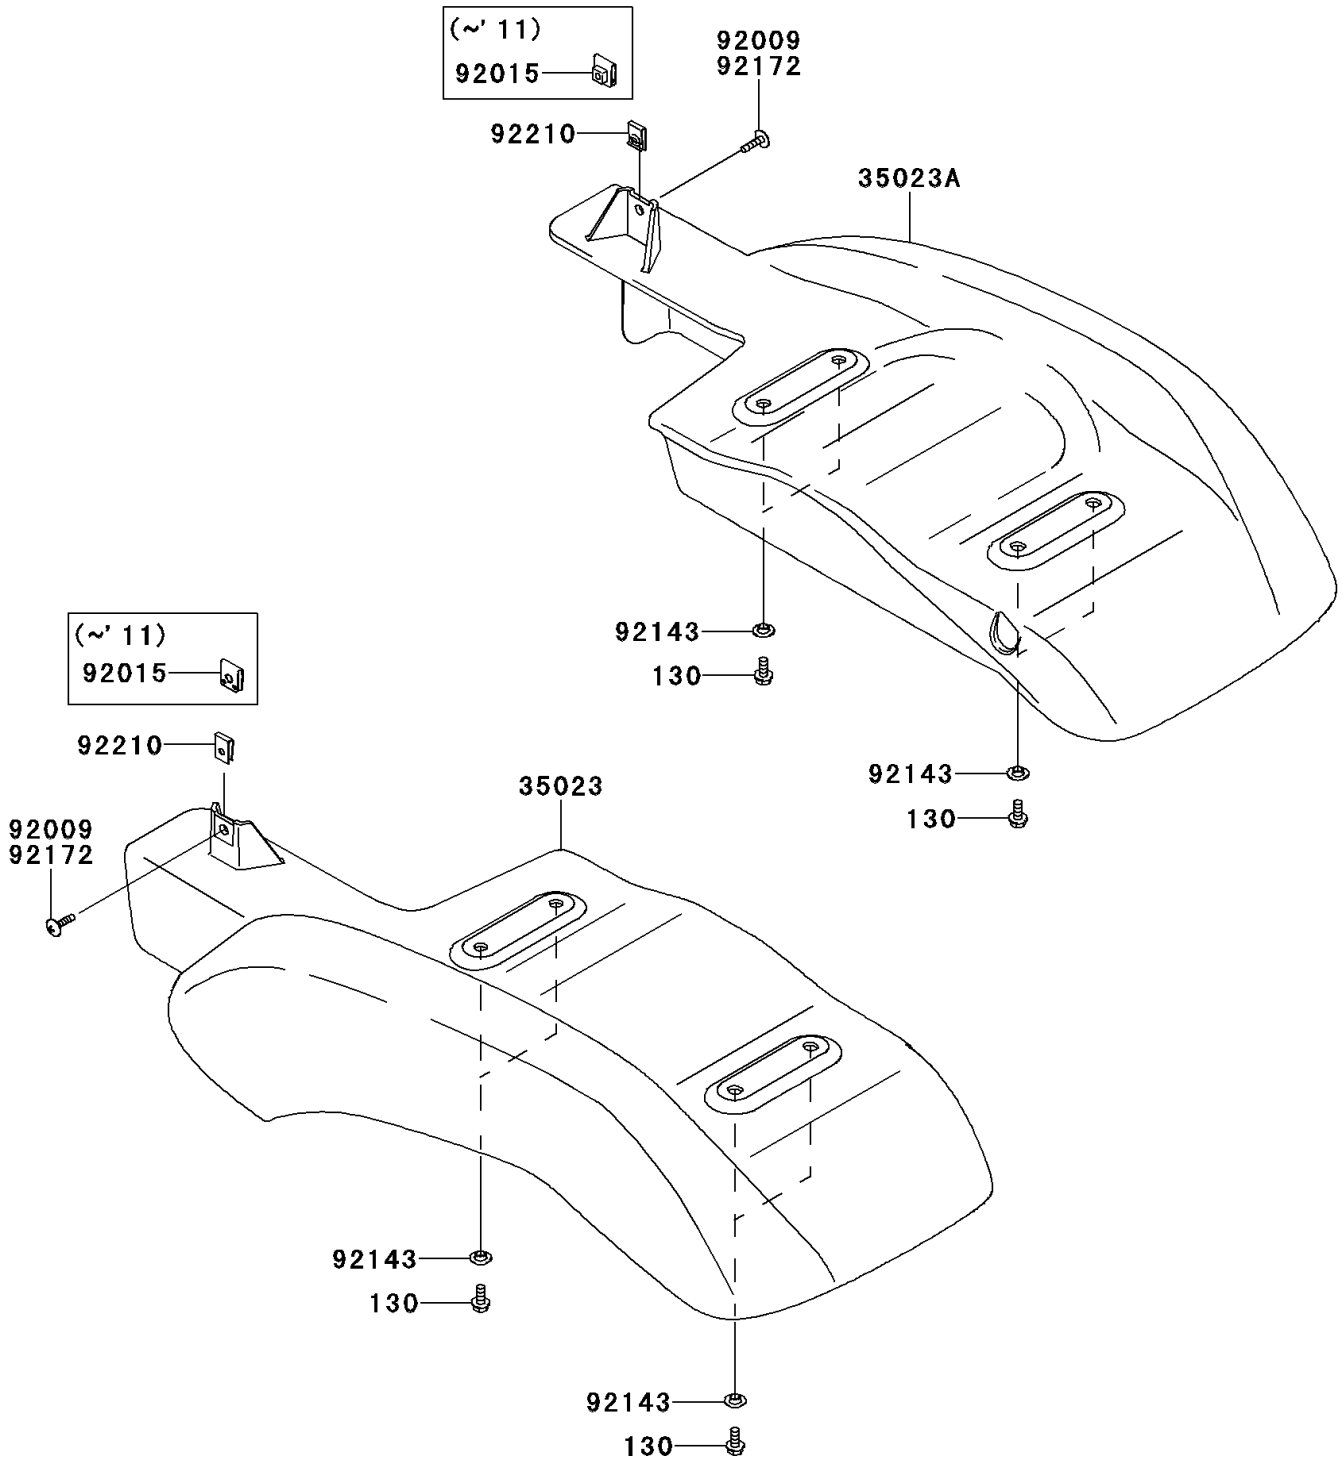

2014 MULE™ 610 4x4 XC PARTS DIAGRAM

Rear Fender(s)

F2172

2014 MULE™ 610 4x4 XC PARTS LIST

Rear Fender(s)

ITEM NAME	PART NUMBER	QUANTITY
FENDER-REAR,LH,F.BLACK (Ref # 35023)	35023-0045-6Z	1
FENDER-REAR,RH,F.BLACK (Ref # 35023A)	35023-0046-6Z	1
COLLAR (Ref # 92143)	92143-1087	8
SCREW,TAPPING,6X20 (Ref # 92172)	92172-0488	2
NUT,LEAF SPRING,6MM (Ref # 92210)	92210-0624	2
BOLT-FLANGED,6X14 (Ref # 130)	130BB0614	8