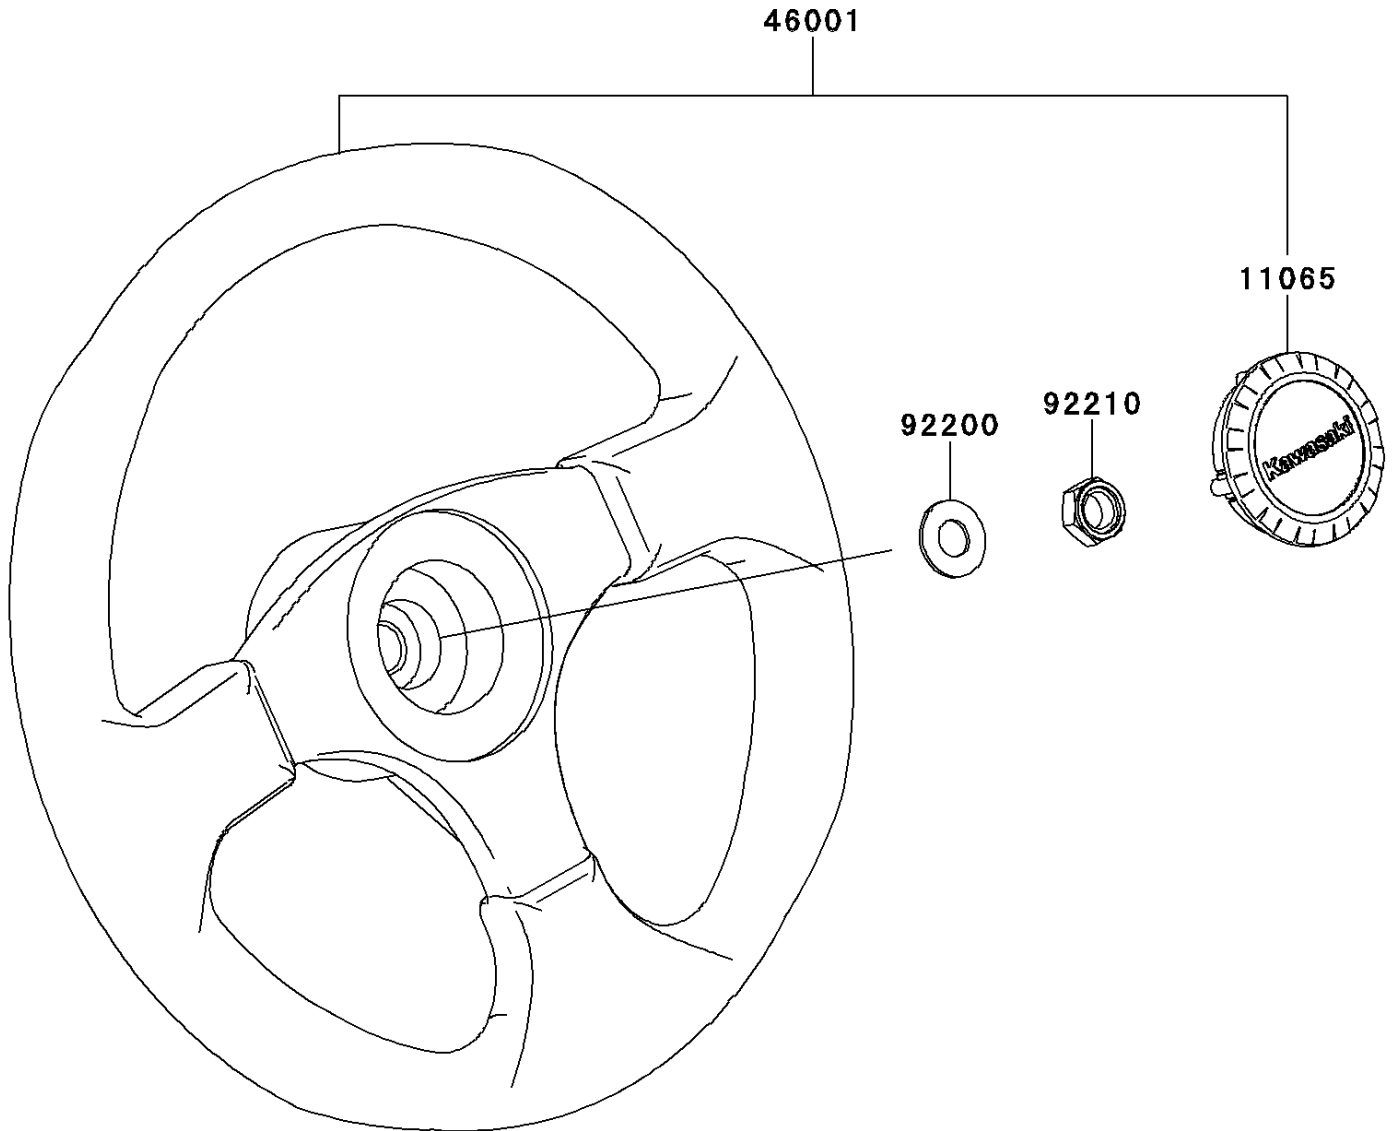

2010 Mule 610 4x4 XC PARTS DIAGRAM

Steering Wheel

F2311

2010 Mule 610 4x4 XC PARTS LIST

Steering Wheel

ITEM NAME	PART NUMBER	QUANTITY
CAP,HANDLE (Ref # 11065)	11065-0171	1
HANDLE-ASSY (Ref # 46001)	46001-0001	1
WASHER,12.1X25X1.6 (Ref # 92200)	92200-0455	1
NUT,LOCK,12MM (Ref # 92210)	92210-1249	1