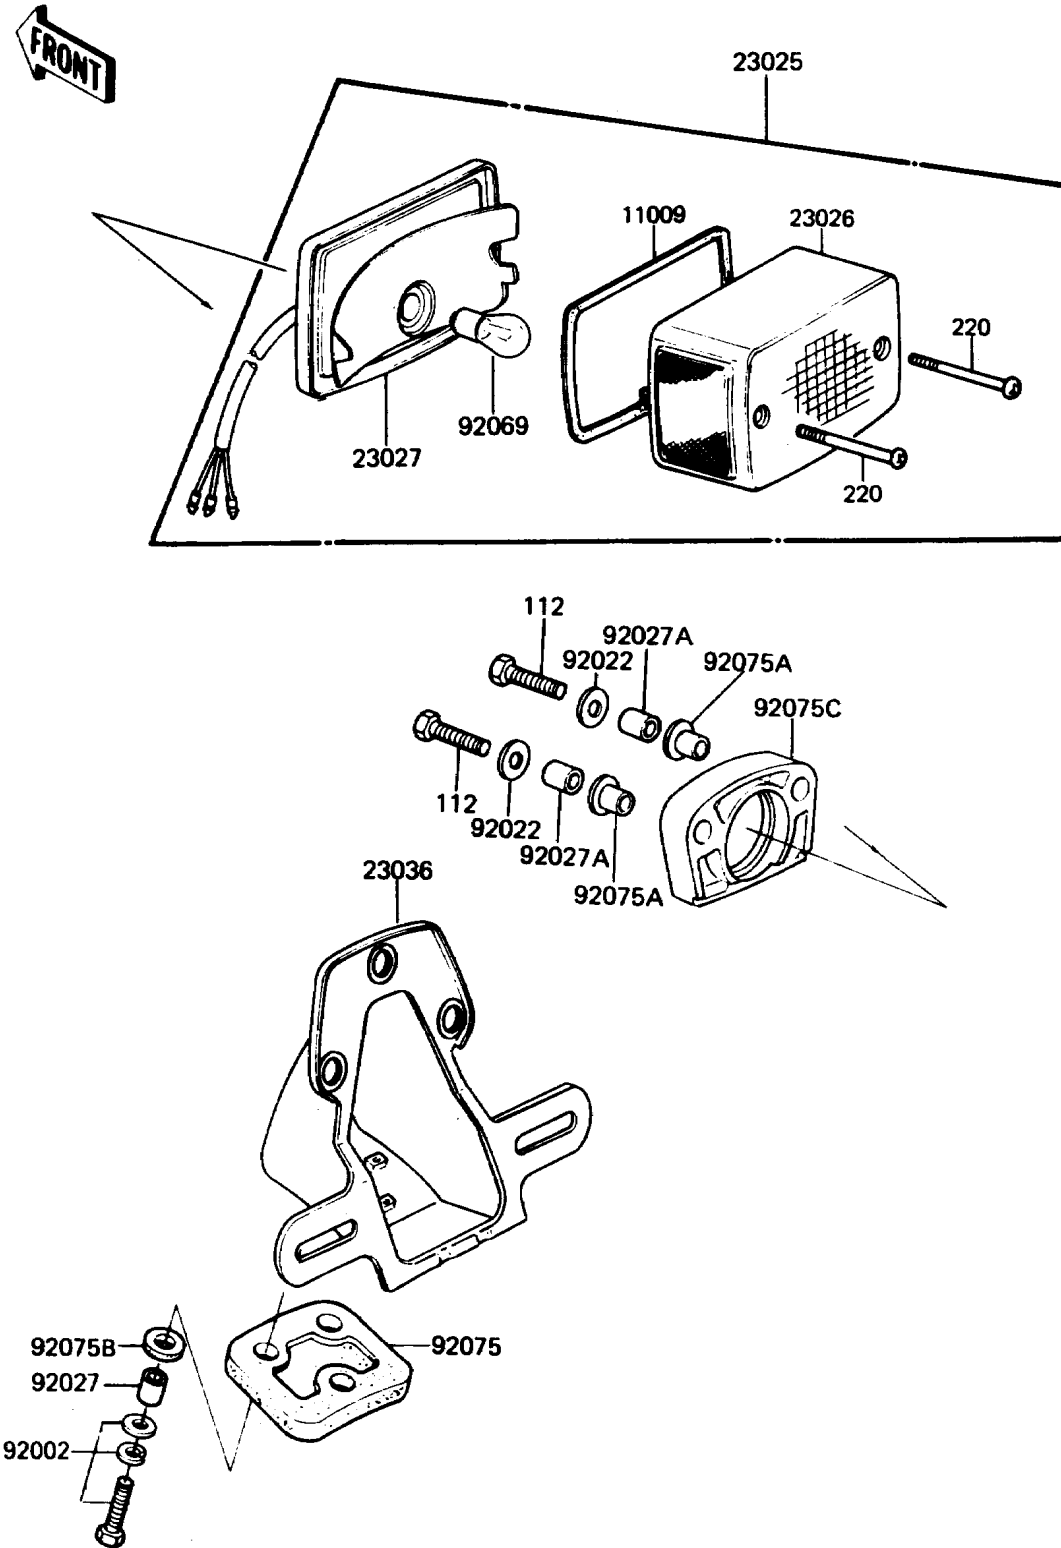

# 1988 LTD PARTS DIAGRAM

Taillight(s)

F2720-0005

## 1988 LTD PARTS LIST

### Taillight(s)

ITEM NAME	PART NUMBER	QUANTITY
GASKET,TAIL LAMP LENS (Ref # 11009)	11009-1078	1
LAMP-TAIL (Ref # 23025)	23025-1033	1
LENS,TAIL LAMP (Ref # 23026)	23026-1003	1
BODY-COMP-TAIL LAMP (Ref # 23027)	23027-1020	1
BRACKET-TAIL LAMP (Ref # 23036)	23036-1024	1
BOLT,6X25 (Ref # 92002)	92002-1137	3
WASHER,6.5X20X1.6 (Ref # 92022)	92022-125	2
COLLAR,6.8X10X14.5 (Ref # 92027)	92027-156	3
COLLAR,6.1X8X24.2 (Ref # 92027A)	92027-1821	2
BULB,12V 27/8W (Ref # 92069)	92069-059	1
DAMPER,TAIL LAMP (Ref # 92075)	35039-004	1
DAMPER (Ref # 92075A)	92075-1162	2
DAMPER,FENDER (Ref # 92075B)	92075-121	3
DAMPER,TAIL LAMP (Ref # 92075C)	92075-1251	1
BOLT-UPSET (Ref # 112)	112B0635	2
SCREW-PAN-CROS (Ref # 220)	220B0440	2