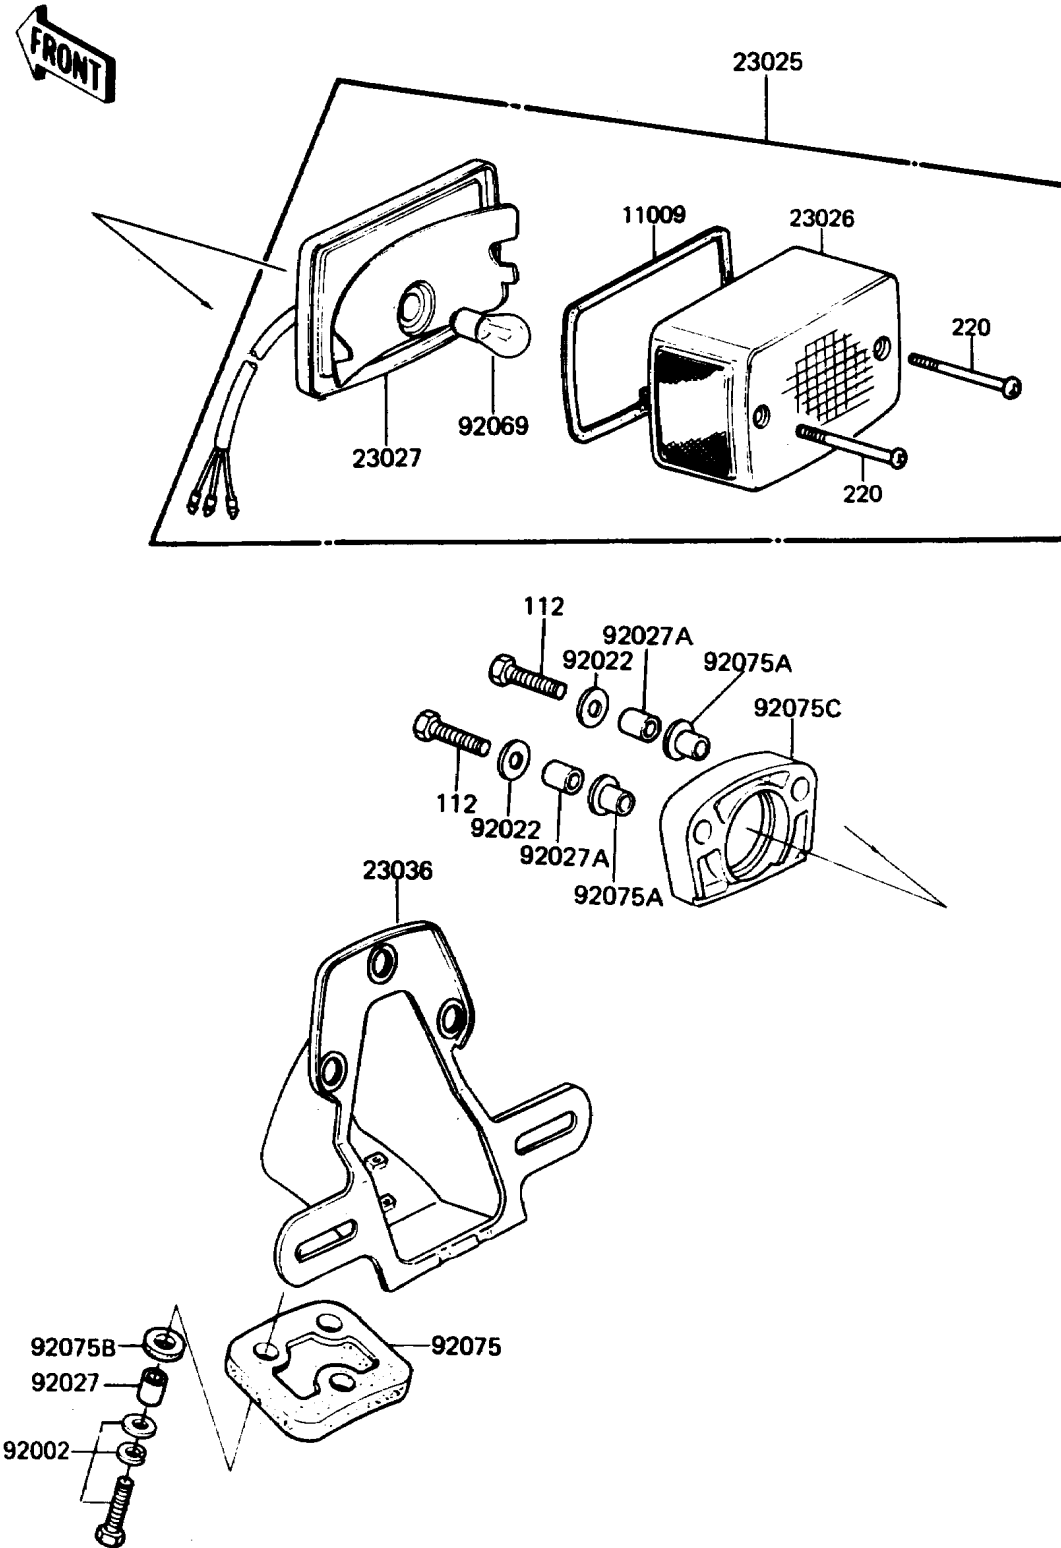

1988 LTD PARTS DIAGRAM

Taillight(s)

F2720-0005

1988 LTD PARTS LIST

Taillight(s)

ITEM NAME	PART NUMBER	QUANTITY
GASKET, TAIL LAMP LENS (Ref # 11009)	11009-1078	1
LAMP-TAIL (Ref # 23025)	23025-1033	1
LENS, TAIL LAMP (Ref # 23026)	23026-1003	1
BODY-COMP-TAIL LAMP (Ref # 23027)	23027-1020	1
BRACKET-TAIL LAMP (Ref # 23036)	23036-1024	1
BOLT, 6X25 (Ref # 92002)	92002-1137	3
WASHER, 6.5X20X1.6 (Ref # 92022)	92022-125	2
COLLAR, 6.8X10X14.5 (Ref # 92027)	92027-156	3
COLLAR, 6.1X8X24.2 (Ref # 92027A)	92027-1821	2
BULB, 12V 27/8W (Ref # 92069)	92069-059	1
DAMPER, TAIL LAMP (Ref # 92075)	35039-004	1
DAMPER (Ref # 92075A)	92075-1162	2
DAMPER, FENDER (Ref # 92075B)	92075-121	3
DAMPER, TAIL LAMP (Ref # 92075C)	92075-1251	1
BOLT-UPSET (Ref # 112)	112B0635	2
SCREW-PAN-CROS (Ref # 220)	220B0440	2