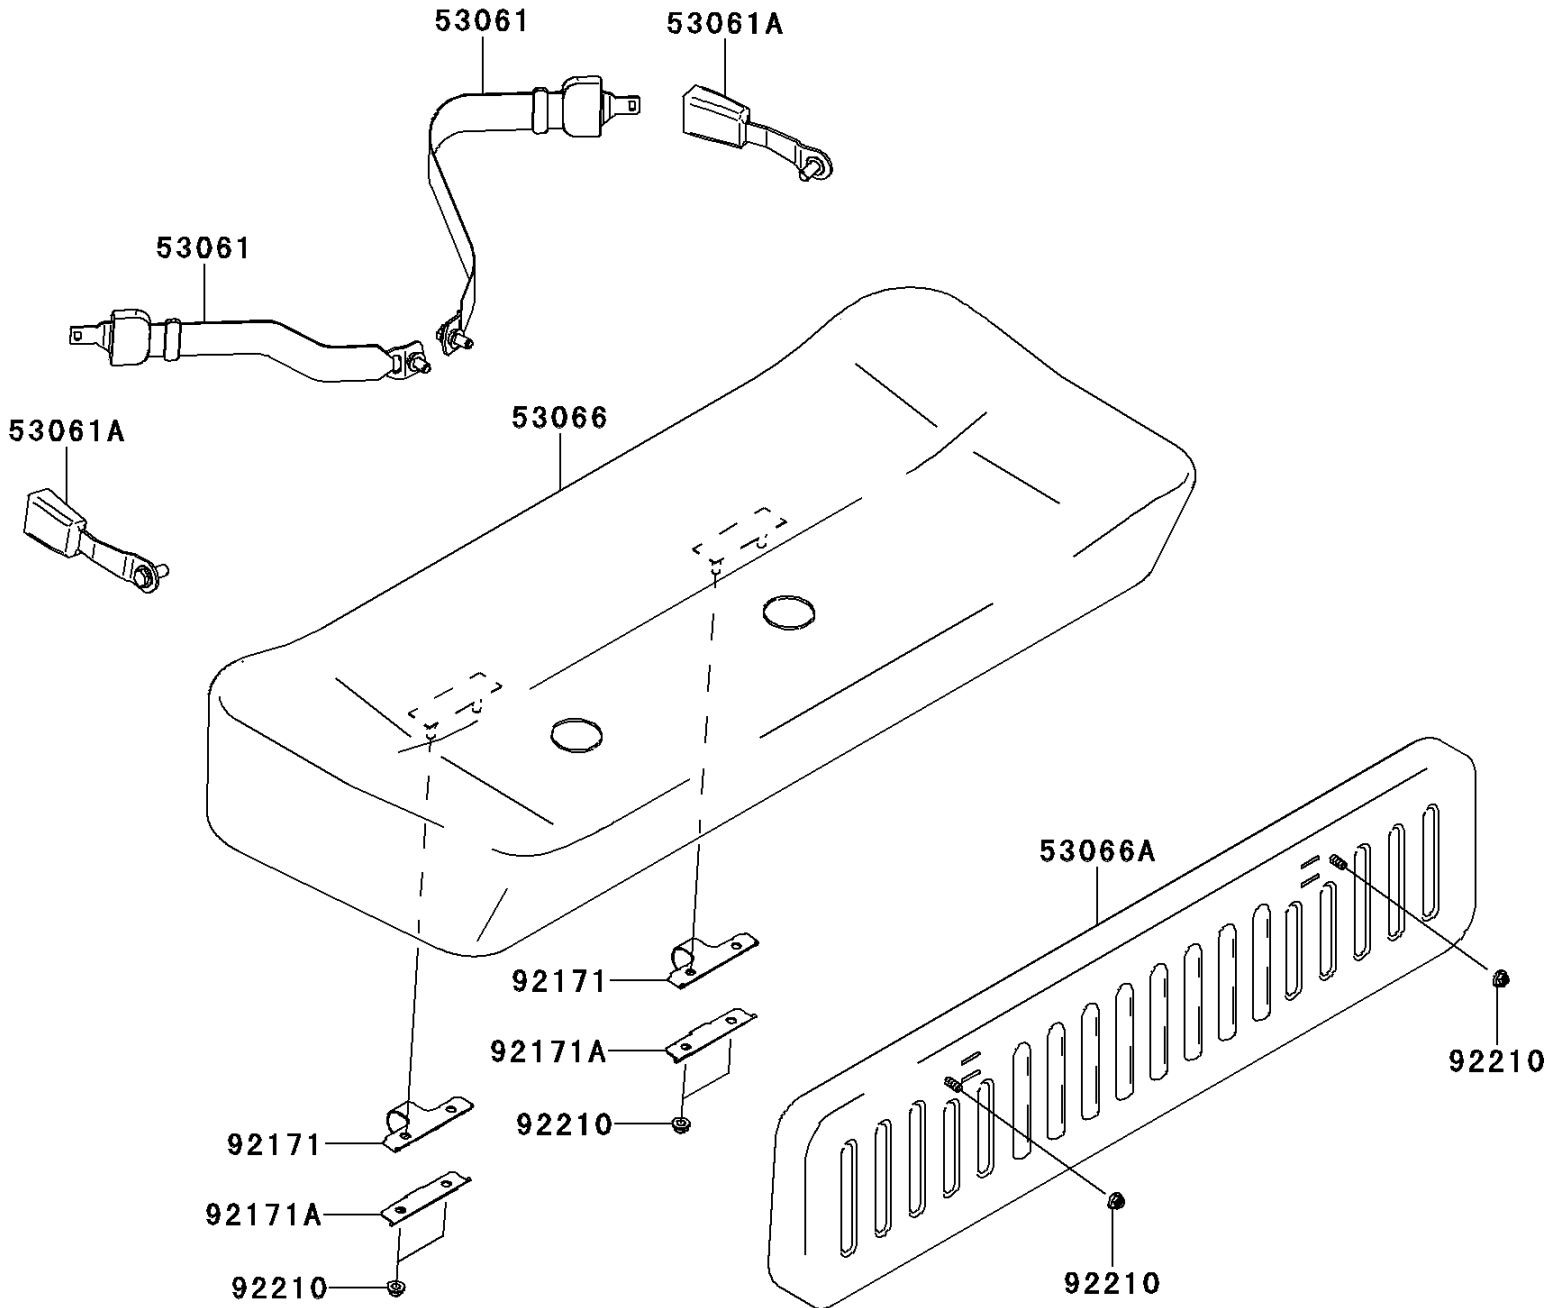

# 2010 Mule 610 4x4 XC PARTS DIAGRAM

Seat

F2510

## 2010 Mule 610 4x4 XC PARTS LIST

### Seat

ITEM NAME	PART NUMBER	QUANTITY
BELT-SEAT,CATCH PLATE (Ref # 53061)	53061-1013	2
BELT-SEAT,BUCKLE (Ref # 53061A)	53061-1014	2
SEAT-ASSY,CUSHION,BLACK (Ref # 53066)	53066-0269-MA	1
SEAT-ASSY,BACK,BLACK (Ref # 53066A)	53066-0270-MA	1
CLAMP (Ref # 92171)	92171-0441	2
CLAMP (Ref # 92171A)	92171-0442	2
NUT,FLANGED,LOCK,8MM (Ref # 92210)	92210-0005	6