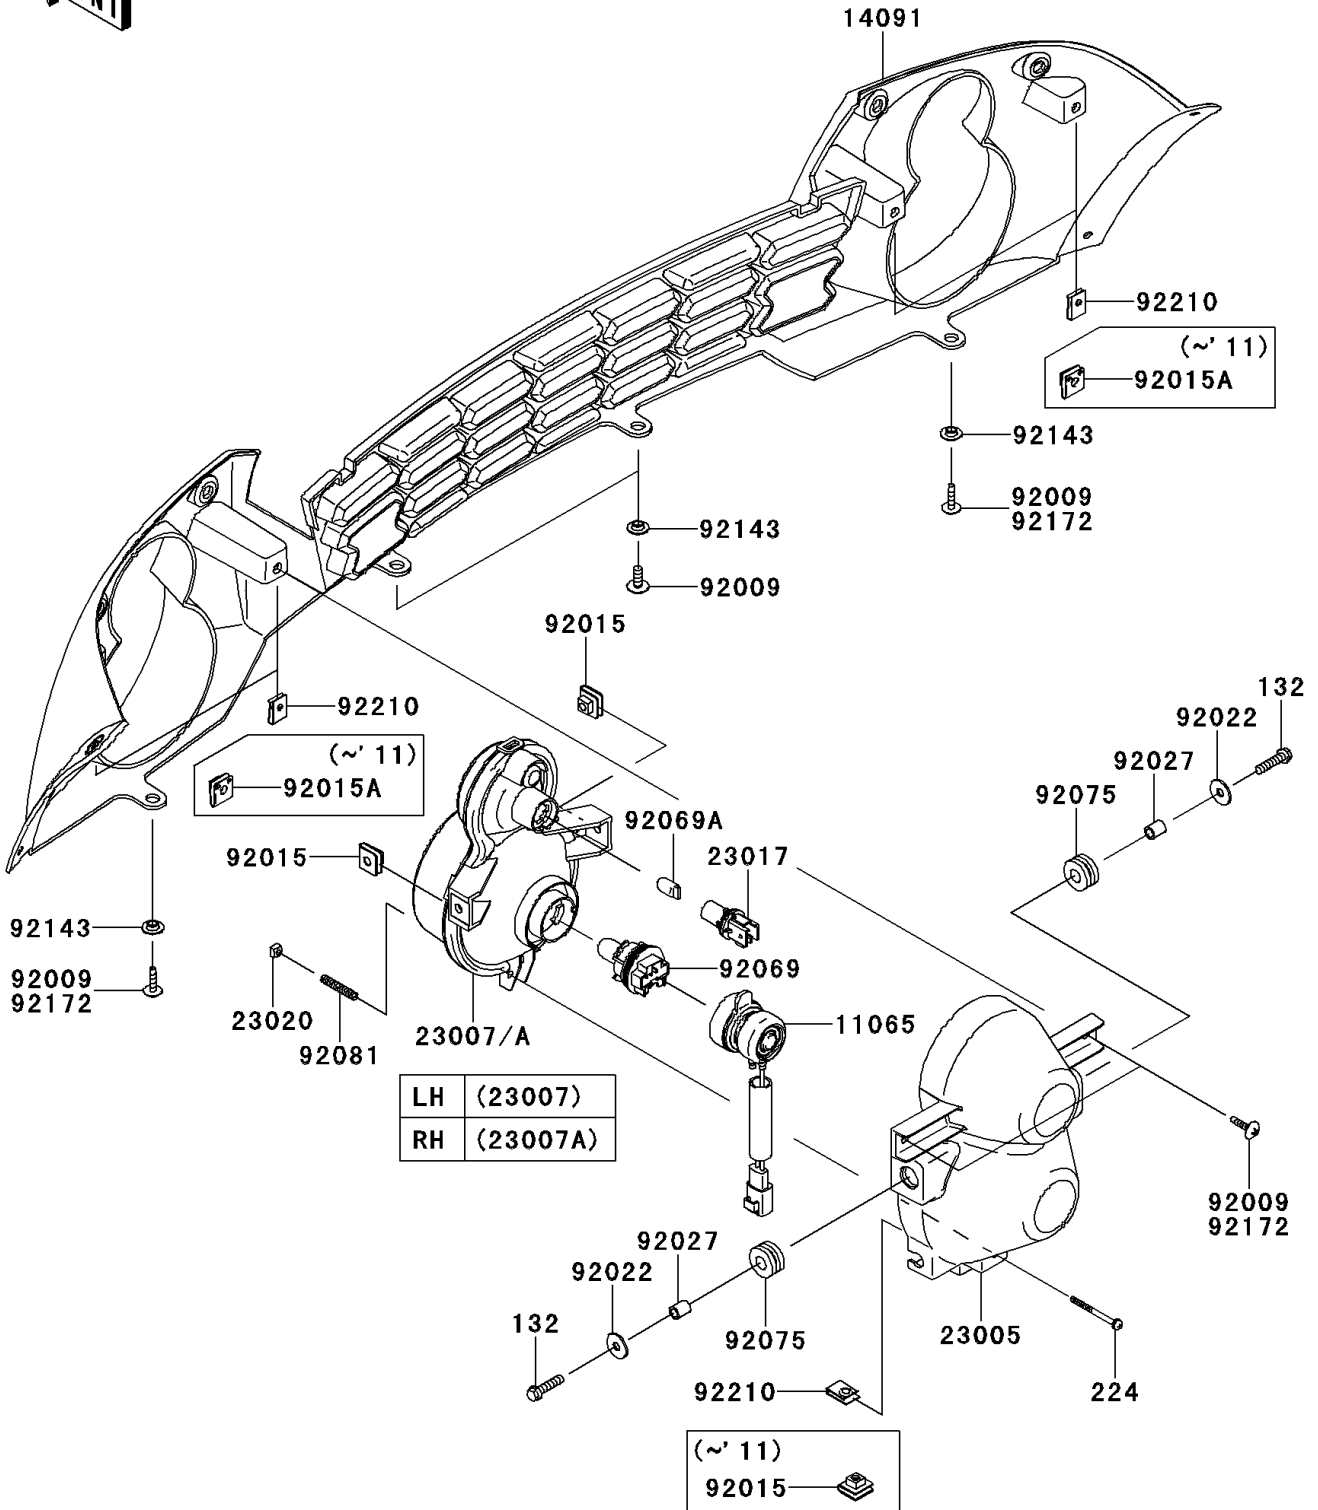

# 2012 MULE™ 610 4x4 XC PARTS DIAGRAM

Headlight(s)

F2710

## 2012 MULE™ 610 4x4 XC PARTS LIST

### Headlight(s)

ITEM NAME	PART NUMBER	QUANTITY
CAP,HEAD LAMP (Ref # 11065)	11065-0104	2
COVER,FRONT GRILLE,F.BLACK (Ref # 14091)	14091-0342-6Z	1
BODY-COMP-HEAD LAMP (Ref # 23005)	23005-0005	2
LENS-COMP,HEAD LAMP,LH (Ref # 23007)	23007-0047	1
LENS-COMP,HEAD LAMP,RH (Ref # 23007A)	23007-0048	1
SOCKET,HEAD LAMP (Ref # 23017)	23017-0002	2
NUT,4MM,FOCUS ADJUST (Ref # 23020)	23020-018	2
SCREW,6X16 (Ref # 92009)	92009-1621	2
NUT,6MM (Ref # 92015)	92015-1094	4
WASHER,6.5X20X1.6 (Ref # 92022)	92022-125	4
COLLAR,6.8X10X12 (Ref # 92027)	92027-162	4
BULB,12V 30/30W (Ref # 92069)	92069-0012	2
BULB,12V 5W (Ref # 92069A)	92069-0013	2
DAMPER (Ref # 92075)	92075-1690	4
SPRING,FOCUS ADJUST (Ref # 92081)	92081-1896	2
COLLAR (Ref # 92143)	92143-1087	4
SCREW,TAPPING,6X20 (Ref # 92172)	92172-0488	6
NUT,LEAF SPRING,6MM (Ref # 92210)	92210-0624	6
BOLT-FLANGED-SMALL,6X25 (Ref # 132)	132BA0625	4
SCREW-PAN-WP-CROS,4X45 (Ref # 224)	224AA0445	2