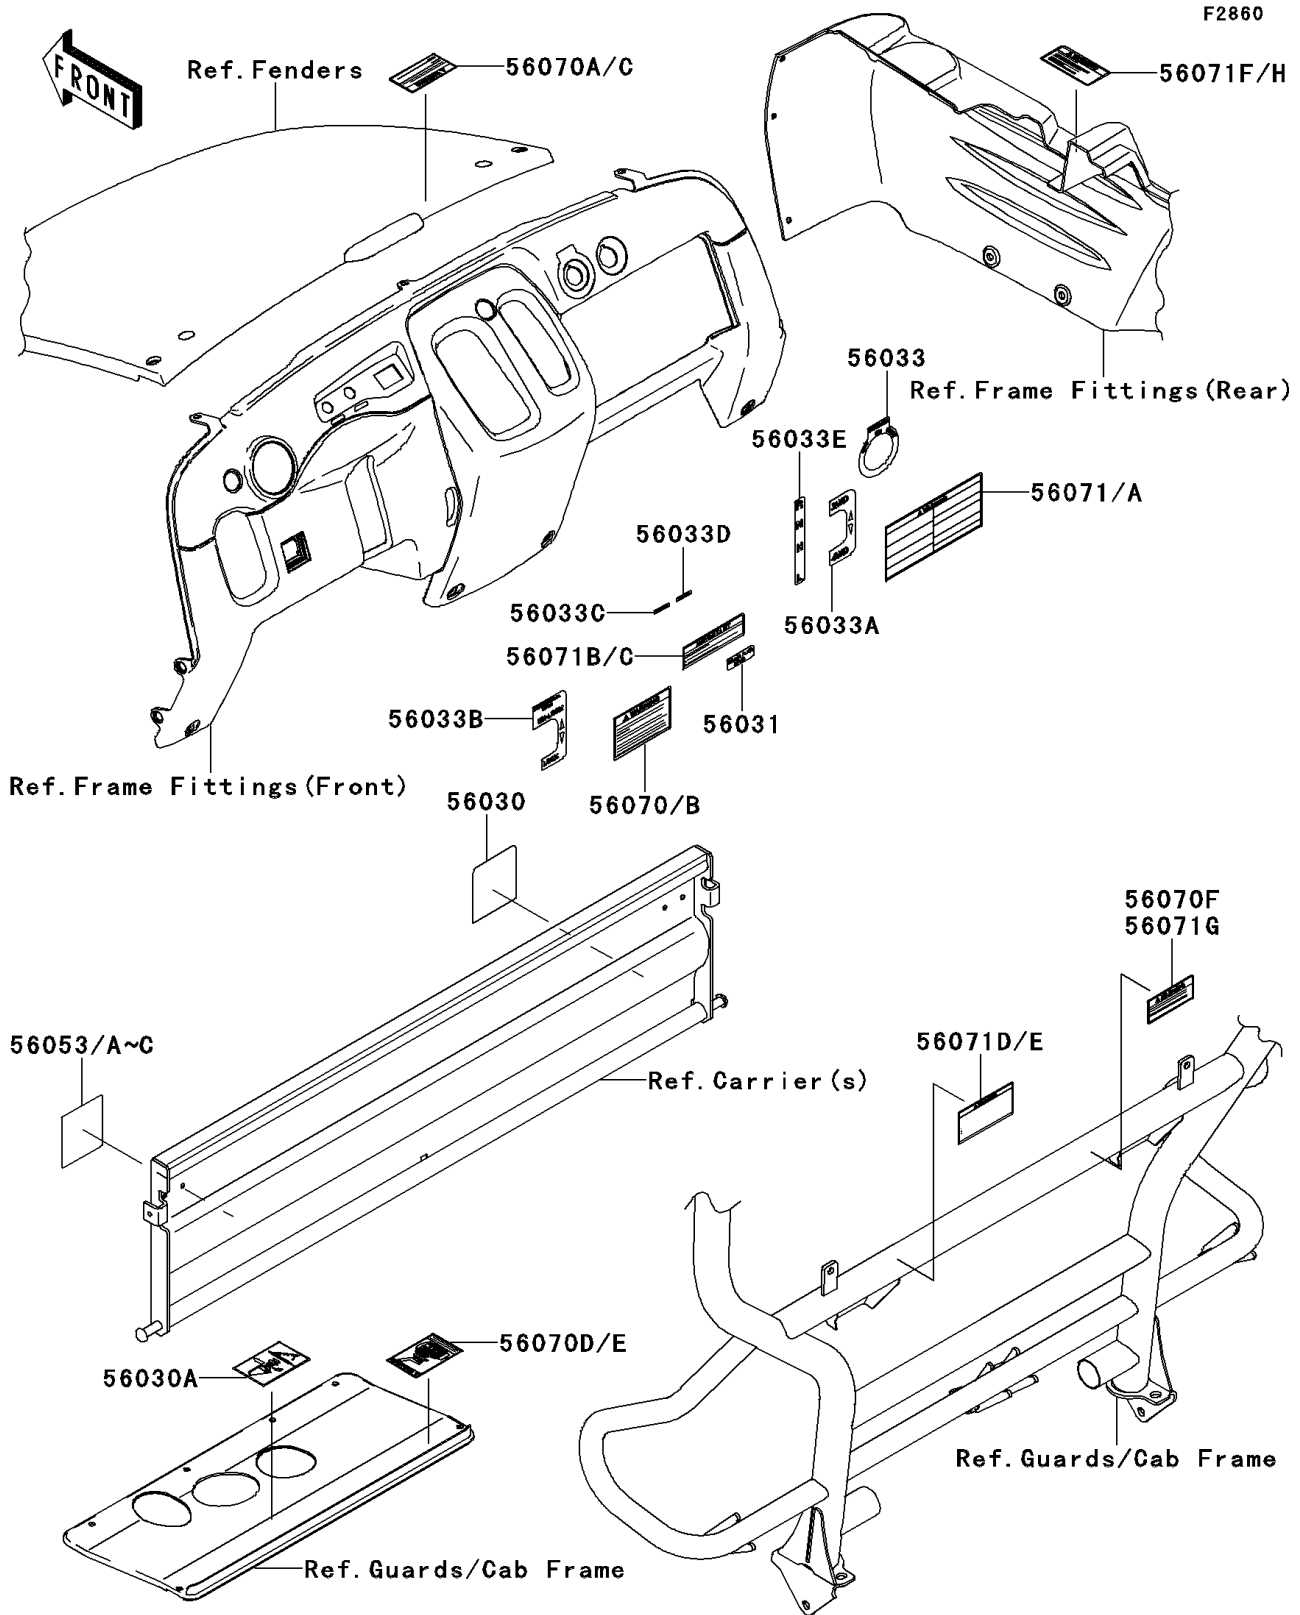

2012 MULE™ 610 4x4 XC PARTS DIAGRAM

Labels

2012 MULE™ 610 4x4 XC PARTS LIST

Labels

ITEM NAME	PART NUMBER	QUANTITY
LABEL,CARRIER HOOK OPERATION (Ref # 56030)	56030-0081	1
LABEL,OIL GAUGE (Ref # 56030A)	56030-0096	1
LABEL-MANUAL,BRAKE FLUID LEVEL (Ref # 56031)	56031-1818	1
LABEL-MANUAL,IGNITION (Ref # 56033)	56033-0051	1
LABEL-MANUAL,2/4WD (Ref # 56033A)	56033-0052	1
LABEL-MANUAL,DIFF LOCK (Ref # 56033B)	56033-0053	1
LABEL-MANUAL,OIL TEMP (Ref # 56033C)	56033-0054	1
LABEL-MANUAL,PARKING (Ref # 56033D)	56033-0055	1
LABEL-MANUAL,SHIFT (Ref # 56033E)	56033-0056	1
LABEL-SPECIFICATION,TIRE&LOAD (Ref # 56053B)	56053-7546	1
LABEL-SPECIFICATION,TIRE&LOAD,FRN (Ref # 56053C)	56053-7547	1
LABEL-WARNING,OFF-HIGHWAY (Ref # 56070)	56070-0050	1
LABEL-WARNING,BONNET OPERATION (Ref # 56070A)	56070-0053	1
LABEL,OFF-HIGHWAY,FRN (Ref # 56070B)	56070-0055	1
LABEL-WARNING,BONNET OPERATION (Ref # 56070C)	56070-0058	1
LABEL-WARNING,HOT SURFACES (Ref # 56070D)	56070-1125	1
LABEL,HOT SURFACES,FRN (Ref # 56070E)	56070-1234	1
LABEL-WARNING,BED RAISED (Ref # 56070F)	56070-7515	1
LABEL-WARNING,GENERAL (Ref # 56071)	56071-0101	1
LABEL-WARNING,GENERAL,FRN (Ref # 56071A)	56071-0109	1
LABEL-WARNING,SHIFT NOTICE (Ref # 56071B)	56071-0132	1
LABEL-WARNING,SHIFT NOTICE,FRN (Ref # 56071C)	56071-0133	1
LABEL-WARNING,GASOLINE (Ref # 56071D)	56071-0134	1
LABEL-WARNING,GASOLINE,FRN (Ref # 56071E)	56071-0135	1
LABEL-WARNING,GASOLINE (Ref # 56071F)	56071-7501	1
LABEL,BED RAISED,FRN (Ref # 56071G)	56071-7504	1
LABEL,GASOLINE,FRN (Ref # 56071H)	56071-7505	1