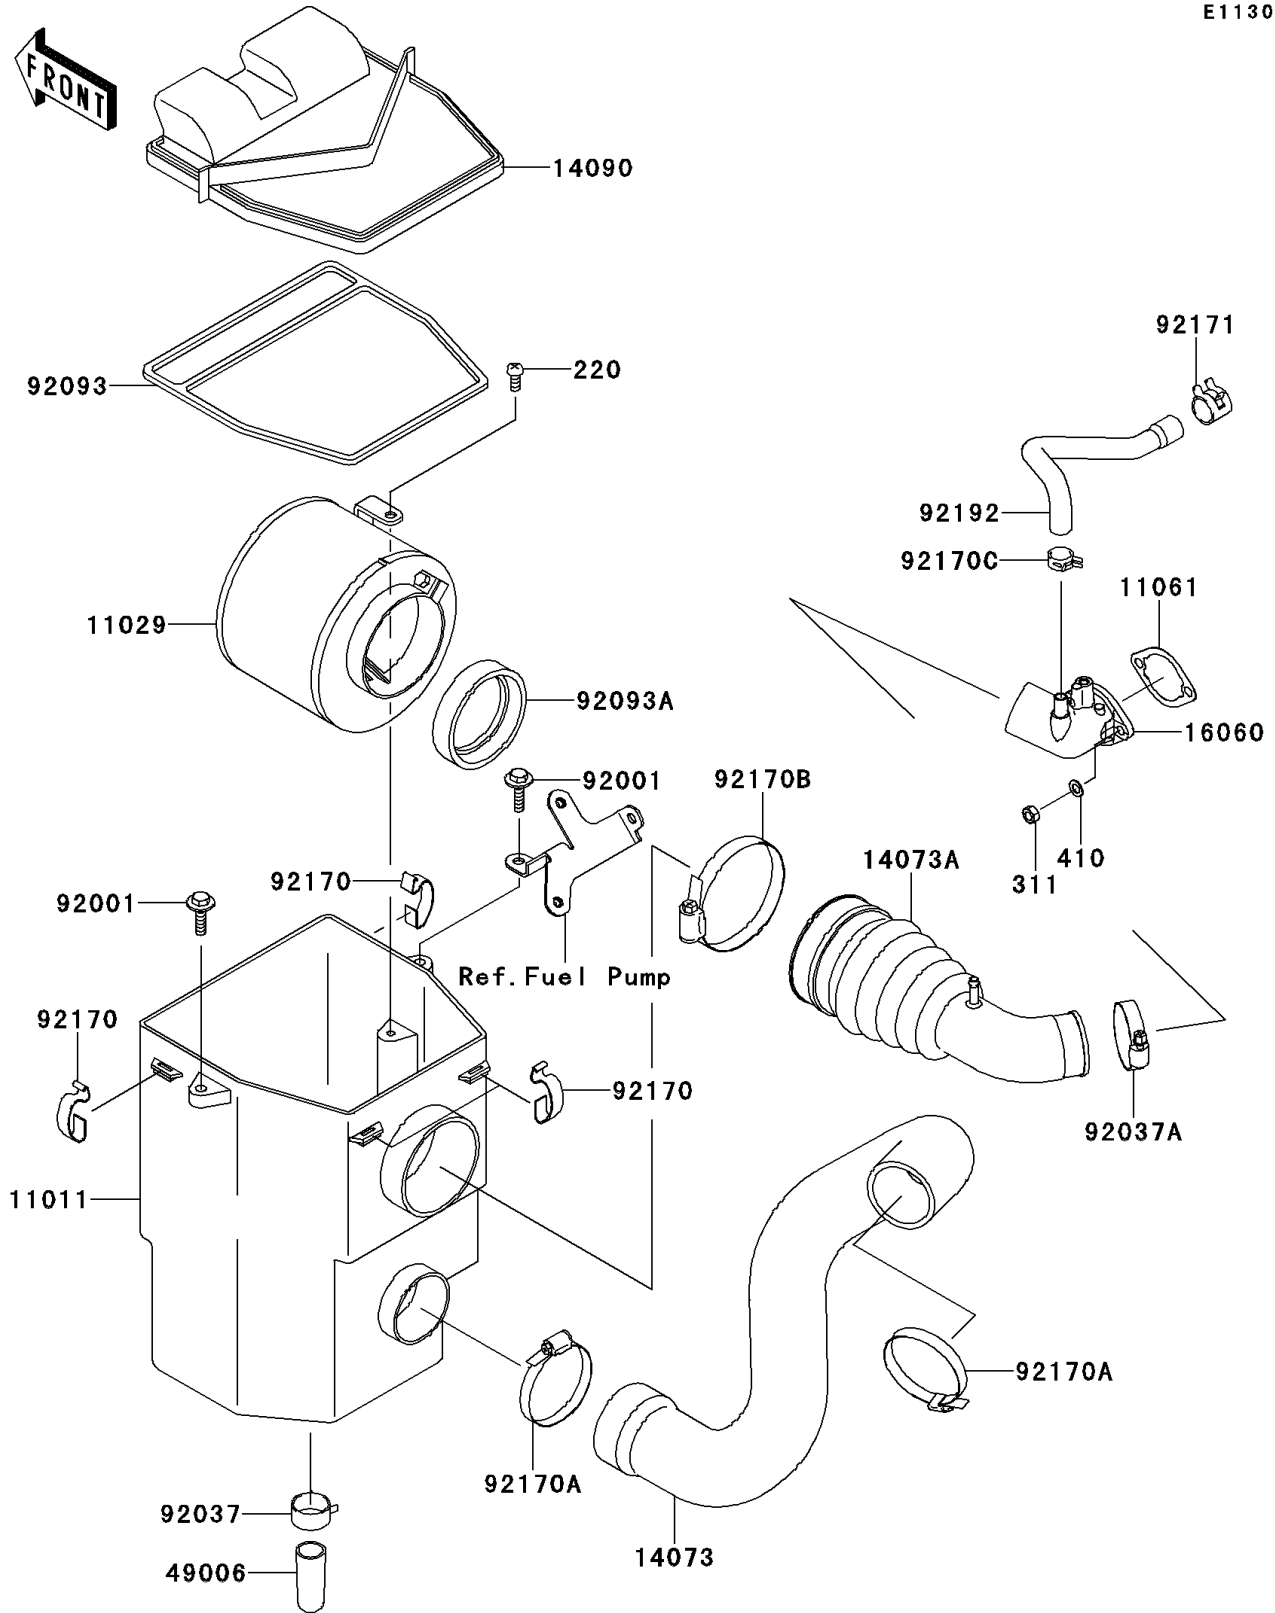

2011 MULE™ 610 4x4 PARTS DIAGRAM

Air Cleaner

E1130

2011 MULE™ 610 4x4 PARTS LIST

Air Cleaner

ITEM NAME	PART NUMBER	QUANTITY
CASE-AIR FILTER (Ref # 11011)	11011-1367	1
ELEMENT-ASSY-AIR FILTER (Ref # 11029)	11029-1004	1
GASKET (Ref # 11061)	11061-7026	1
DUCT,FRAME-AIR FILTER (Ref # 14073)	14073-0072	1
DUCT,AIR FILTER-IN.PIPE (Ref # 14073A)	14073-0193	1
COVER,AIR FILTER (Ref # 14090)	14090-1106	1
PIPE-INTAKE (Ref # 16060)	16060-2224	1
BOOT (Ref # 49006)	49006-1351	1
BOLT,6X25,W/WASHER (Ref # 92001)	92001-1140	2
CLAMP,HOSE CLIP (Ref # 92037)	92037-1460	1
CLAMP (Ref # 92037A)	92037-506	1
SEAL,AIR FILTER (Ref # 92093)	92093-1241	1
SEAL,DUST (Ref # 92093A)	92093-1322	1
CLAMP,AIR FILTER (Ref # 92170)	92170-1211	4
CLAMP (Ref # 92170A)	92170-1674	2
CLAMP (Ref # 92170B)	92170-1679	1
CLAMP (Ref # 92170C)	92170-7003	1
CLAMP (Ref # 92171)	92171-7013	1
TUBE,BREATHER (Ref # 92192)	92192-2207	1
SCREW-PAN-CROS,6X14 (Ref # 220)	220AA0614	1
NUT-HEX,6MM (Ref # 311)	311AA0600	2
WASHER-PLAIN-SMALL (Ref # 410)	410AA0600	2