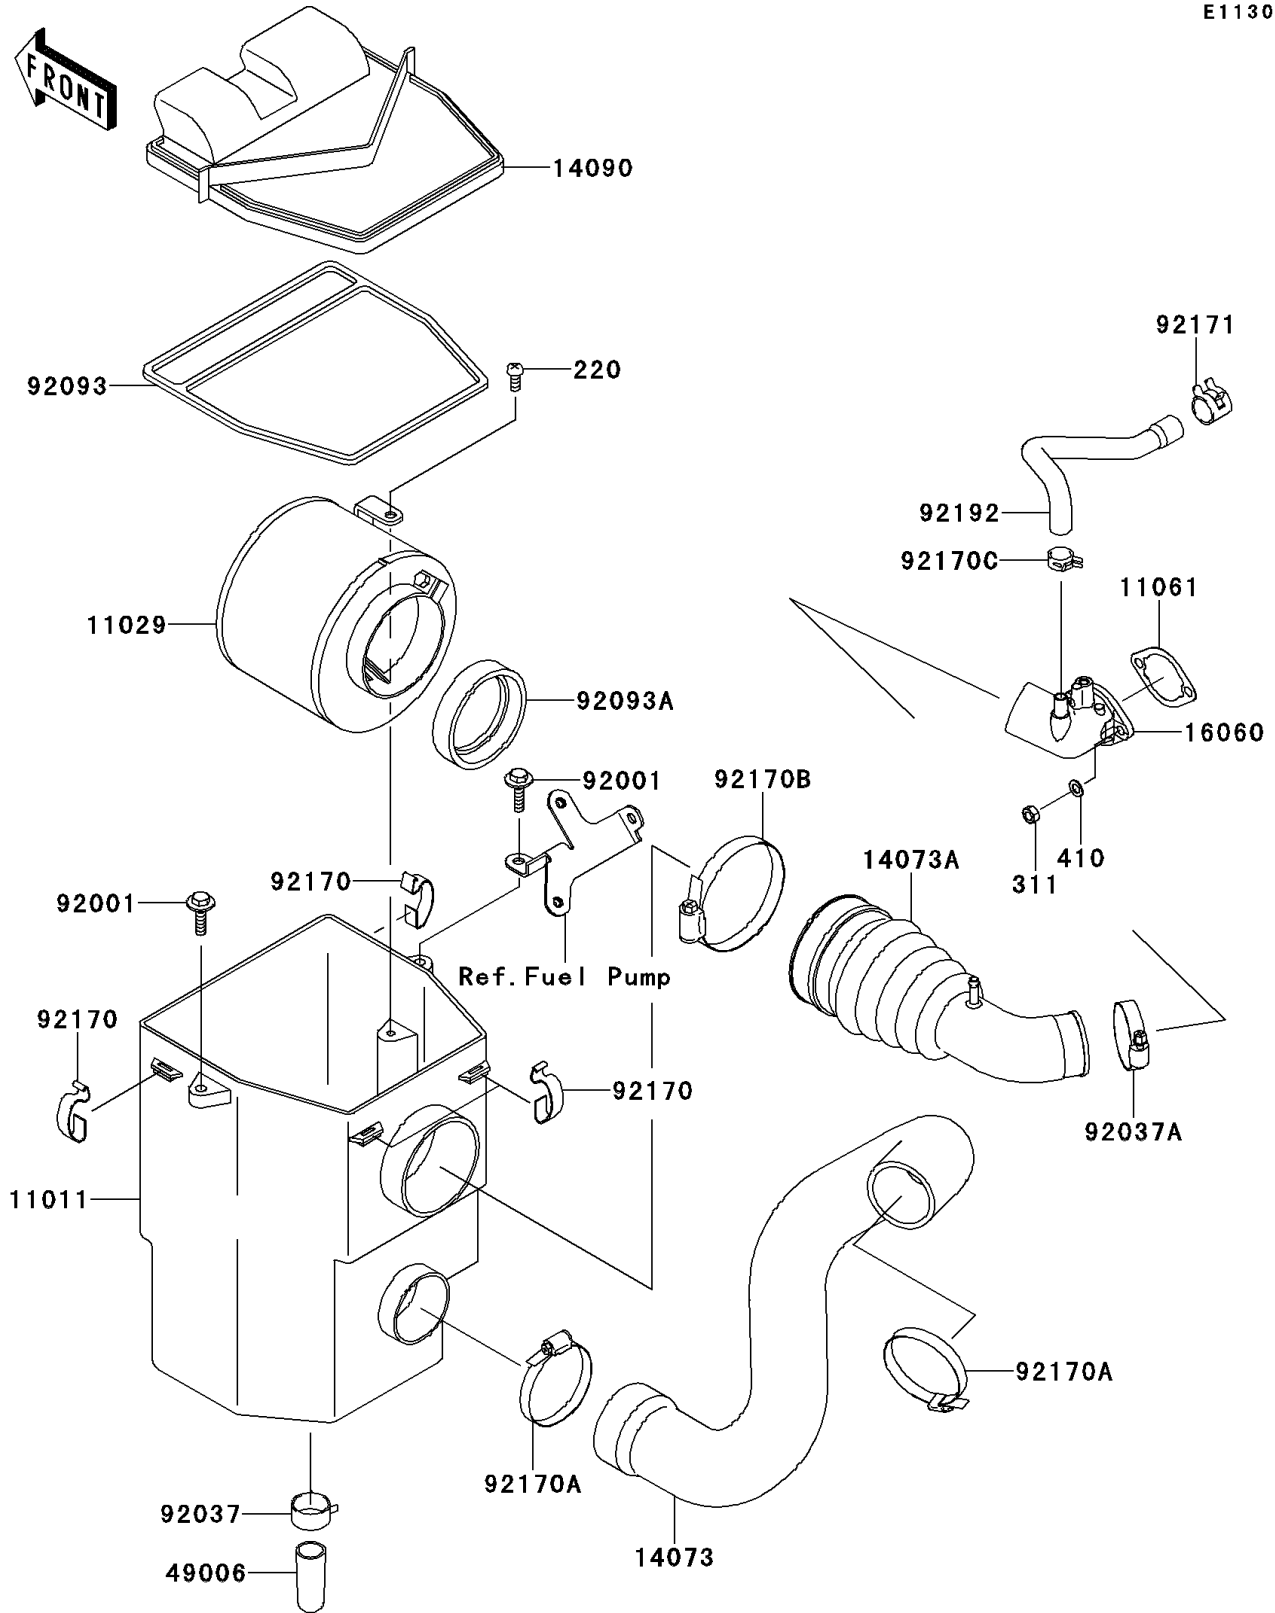

2012 MULE™ 610 4x4 PARTS DIAGRAM

Air Cleaner

E1130

2012 MULE™ 610 4x4 PARTS LIST

Air Cleaner

ITEM NAME	PART NUMBER	QUANTITY
CASE-AIR FILTER (Ref # 11011)	11011-1367	1
ELEMENT-ASSY-AIR FILTER (Ref # 11029)	11029-1004	1
GASKET (Ref # 11061)	11061-7026	1
DUCT,FRAME-AIR FILTER (Ref # 14073)	14073-0072	1
DUCT,AIR FILTER-IN.PIPE (Ref # 14073A)	14073-0193	1
COVER,AIR FILTER (Ref # 14090)	14090-1106	1
PIPE-INTAKE (Ref # 16060)	16060-2224	1
BOOT (Ref # 49006)	49006-1351	1
BOLT,6X25,W/WASHER (Ref # 92001)	92001-1140	2
CLAMP,HOSE CLIP (Ref # 92037)	92037-1460	1
CLAMP (Ref # 92037A)	92037-506	1
SEAL,AIR FILTER (Ref # 92093)	92093-1241	1
SEAL,DUST (Ref # 92093A)	92093-1322	1
CLAMP,AIR FILTER (Ref # 92170)	92170-1211	4
CLAMP (Ref # 92170A)	92170-1674	2
CLAMP (Ref # 92170B)	92170-1679	1
CLAMP (Ref # 92170C)	92170-7003	1
CLAMP (Ref # 92171)	92171-7013	1
TUBE,BREATHER (Ref # 92192)	92192-2207	1
SCREW-PAN-CROS,6X14 (Ref # 220)	220AA0614	1
NUT-HEX,6MM (Ref # 311)	311AA0600	2
WASHER-PLAIN-SMALL (Ref # 410)	410AA0600	2