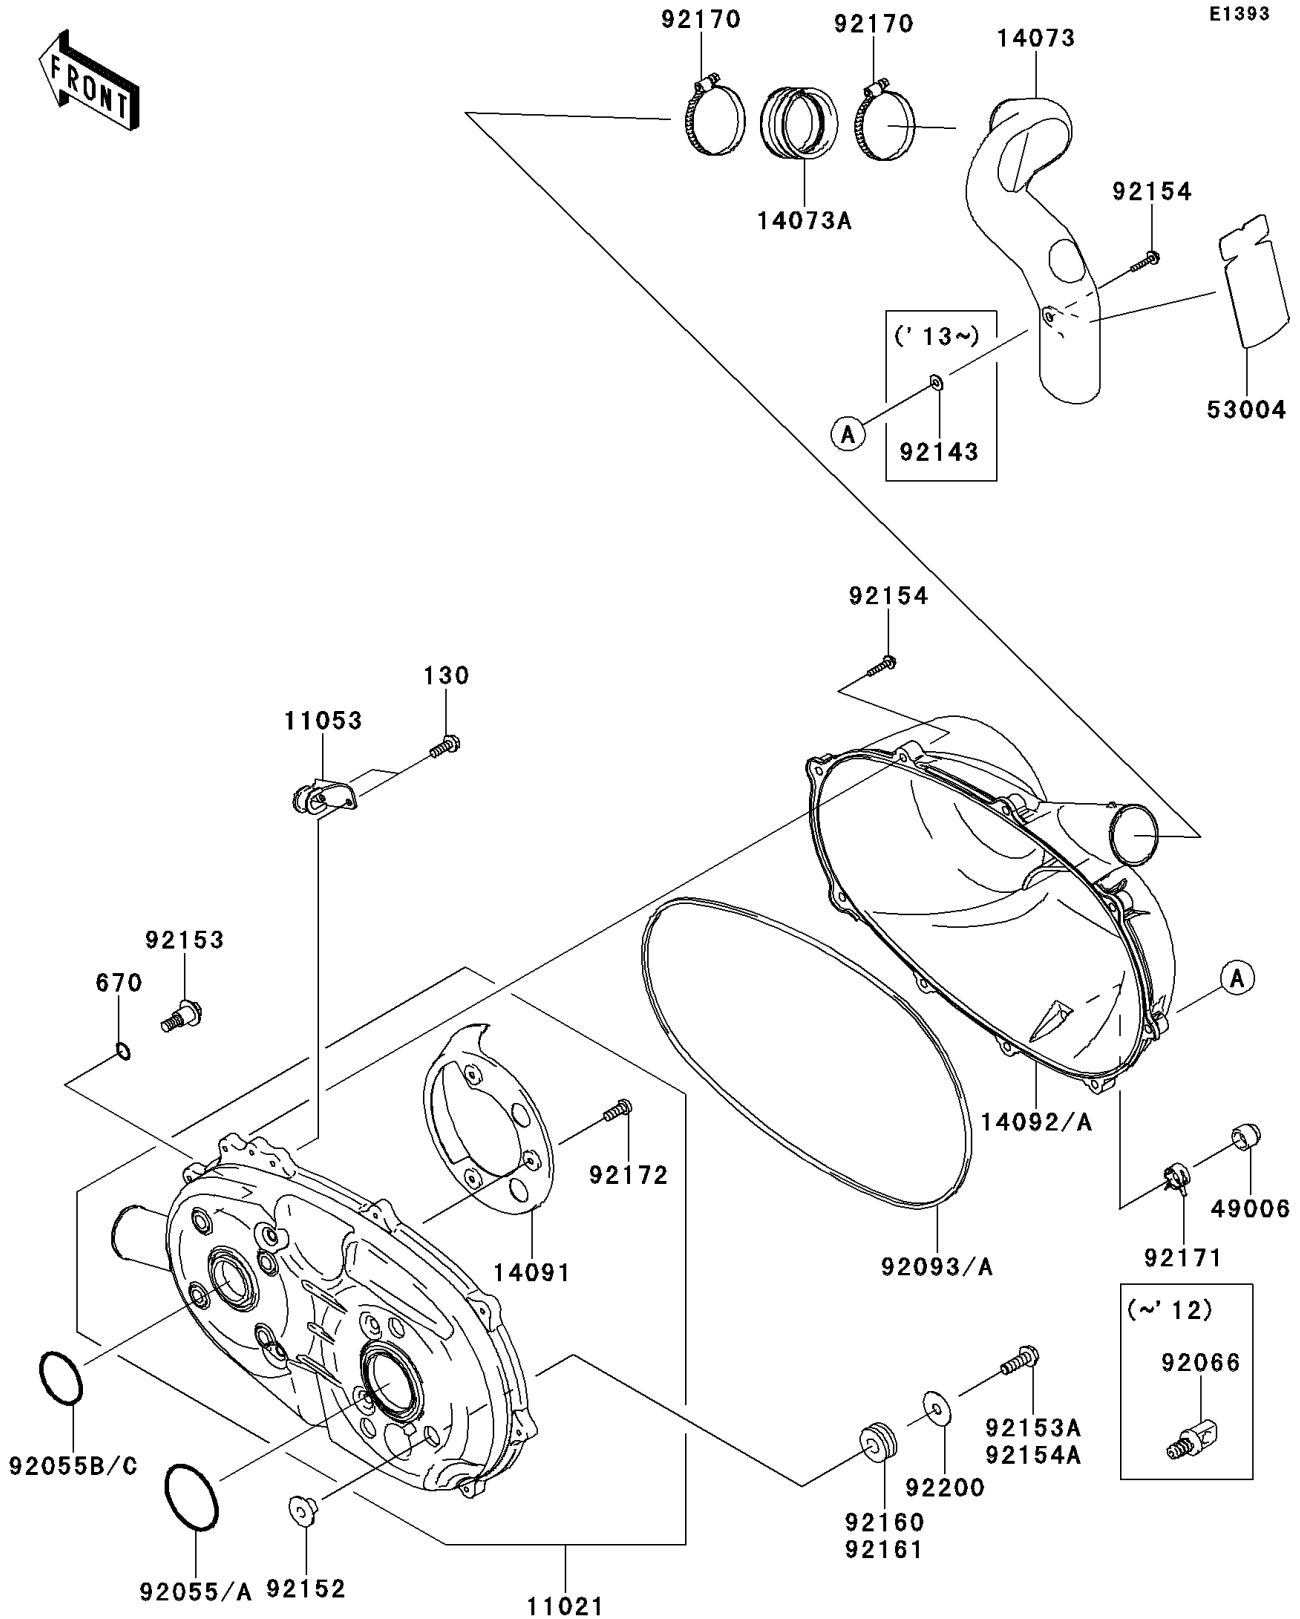

2011 MULE™ 610 4x4 PARTS DIAGRAM

Converter Cover

2011 MULE™ 610 4x4 PARTS LIST

Converter Cover

ITEM NAME	PART NUMBER	QUANTITY
CASE-ASSY,BELT CONVERTER (Ref # 11021)	11021-0023	1
BRACKET (Ref # 11053)	11053-1483	1
DUCT,EXHAUST (Ref # 14073)	14073-0287	1
DUCT,JOINT (Ref # 14073A)	14073-1775	1
COVER (Ref # 14091)	14091-0391	1
COVER,BELT CONVERTER (Ref # 14092)	14092-0125	1
MAT (Ref # 53004)	53004-0051	1
RING-O,64X4 (Ref # 92055)	92055-0048	1
RING-O,50X4 (Ref # 92055C)	92055-1501	1
PLUG,DRAIN,11X19 (Ref # 92066)	92066-1580	1
SEAL (Ref # 92093)	92093-0179	1
COLLAR (Ref # 92152)	92152-0894	3
BOLT,8X26.5 (Ref # 92153)	92153-0594	4
BOLT,FLANGED,8X25 (Ref # 92153A)	92153-0953	3
BOLT,6X35 (Ref # 92154)	92154-0342	9
DAMPER (Ref # 92160)	92160-1012	3
CLAMP (Ref # 92170)	92170-1764	2
SCREW,5X14 (Ref # 92172)	92172-0166	3
WASHER,8.5X29X0.8 (Ref # 92200)	92200-0574	3
BOLT-FLANGED,6X18 (Ref # 130)	130BB0618	2
O RING,12MM (Ref # 670)	670D2012	4