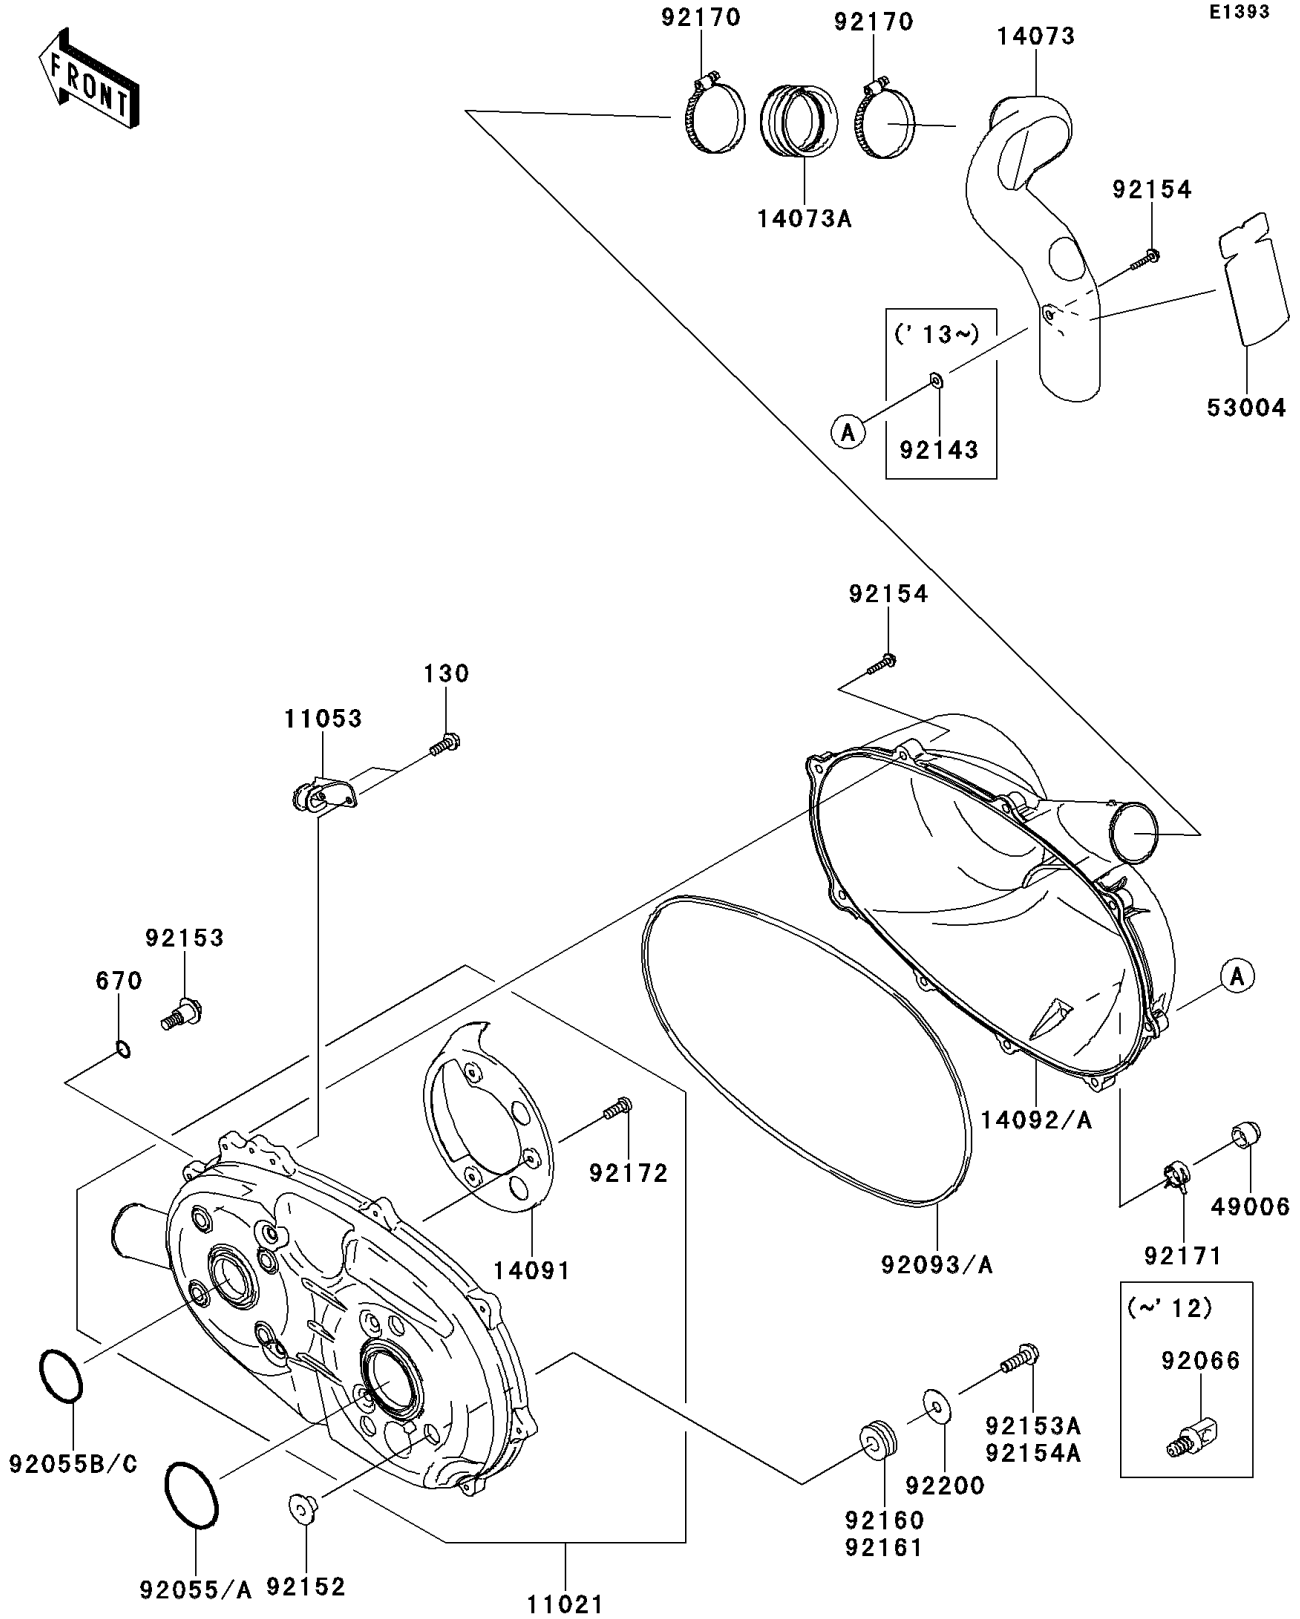

2013 MULE™ 610 4x4 PARTS DIAGRAM

Converter Cover

2013 MULE™ 610 4x4 PARTS LIST

Converter Cover

ITEM NAME	PART NUMBER	QUANTITY
CASE-ASSY,BELT CONVERTER (Ref # 11021)	11021-0023	1
BRACKET (Ref # 11053)	11053-1483	1
DUCT,EXHAUST (Ref # 14073)	14073-0287	1
DUCT,JOINT (Ref # 14073A)	14073-1775	1
COVER (Ref # 14091)	14091-0391	1
COVER,BELT CONVERTER (Ref # 14092A)	14092-1007	1
BOOT,DRAIN (Ref # 49006)	49006-3718	1
MAT (Ref # 53004)	53004-0051	1
RING-O,64MM (Ref # 92055A)	92055-0748	1
RING-O,49.4MM (Ref # 92055B)	92055-0749	1
SEAL (Ref # 92093A)	92093-0586	1
COLLAR (Ref # 92143)	92143-1087	1
COLLAR (Ref # 92152)	92152-0894	3
BOLT,8X26.5 (Ref # 92153)	92153-0594	4
BOLT,6X35 (Ref # 92154)	92154-0342	9
BOLT,FLANGED,8X25 (Ref # 92154A)	92154-1068	3
DAMPER (Ref # 92161)	92161-1484	3
CLAMP (Ref # 92170)	92170-1764	2
CLAMP (Ref # 92171)	92171-0329	1
SCREW,5X14 (Ref # 92172)	92172-0166	3
WASHER,8.5X29X0.8 (Ref # 92200)	92200-0574	3
BOLT-FLANGED,6X18 (Ref # 130)	130BB0618	2
O RING,12MM (Ref # 670)	670D2012	4