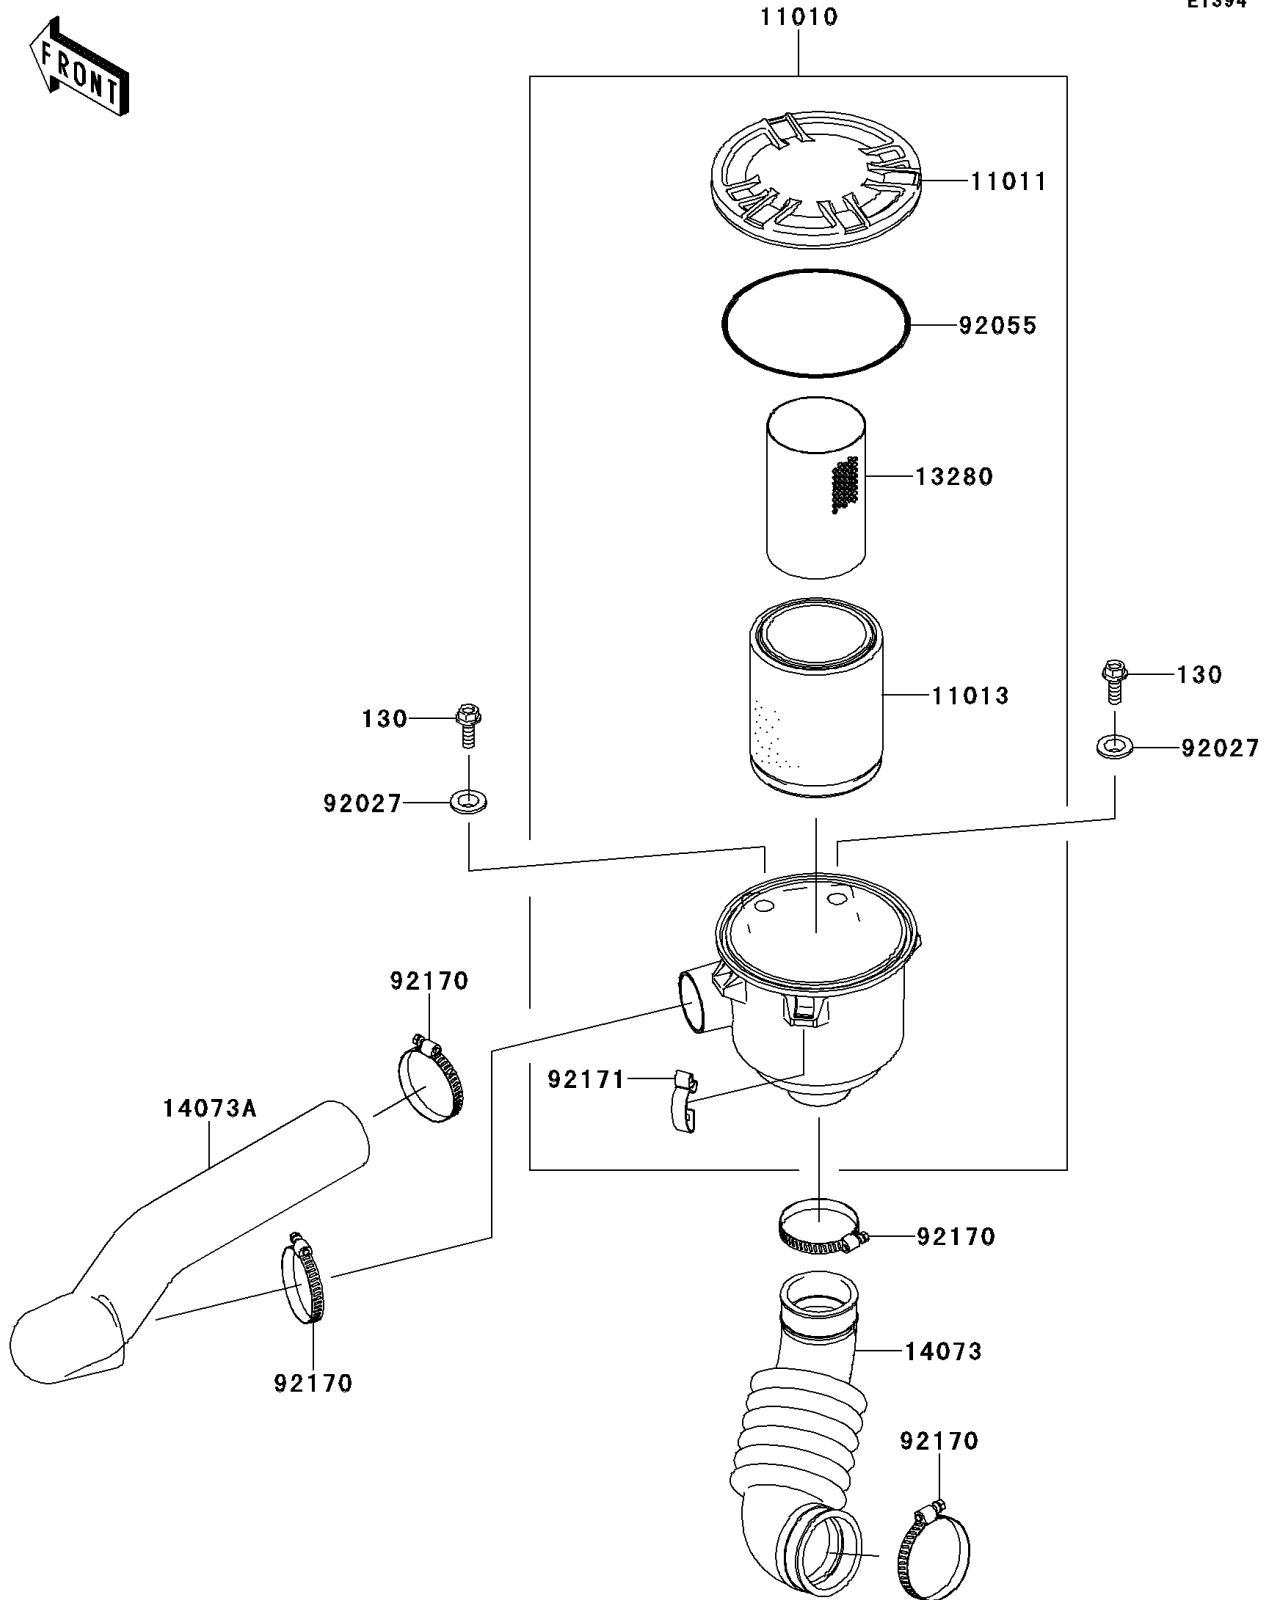

2011 MULE™ 610 4x4 PARTS DIAGRAM

Air Cleaner-Belt Converter

E1394

2011 MULE™ 610 4x4 PARTS LIST

Air Cleaner-Belt Converter

ITEM NAME	PART NUMBER	QUANTITY
FILTER-ASSY-AIR (Ref # 11010)	11010-0172	1
CASE-AIR FILTER,CAP (Ref # 11011)	11011-0135	1
ELEMENT-AIR FILTER (Ref # 11013)	11013-0037	1
HOLDER (Ref # 13280)	13280-0312	1
DUCT,AIR FILTER-CASE (Ref # 14073)	14073-0061	1
DUCT,BAR-AIR FILTER (Ref # 14073A)	14073-0080	1
COLLAR (Ref # 92027)	92027-1354	2
RING-O,122X4 (Ref # 92055)	92055-0167	1
CLAMP (Ref # 92170)	92170-1674	4
CLAMP (Ref # 92171)	92171-0225	3
BOLT-FLANGED,8X22 (Ref # 130)	130BB0822	2