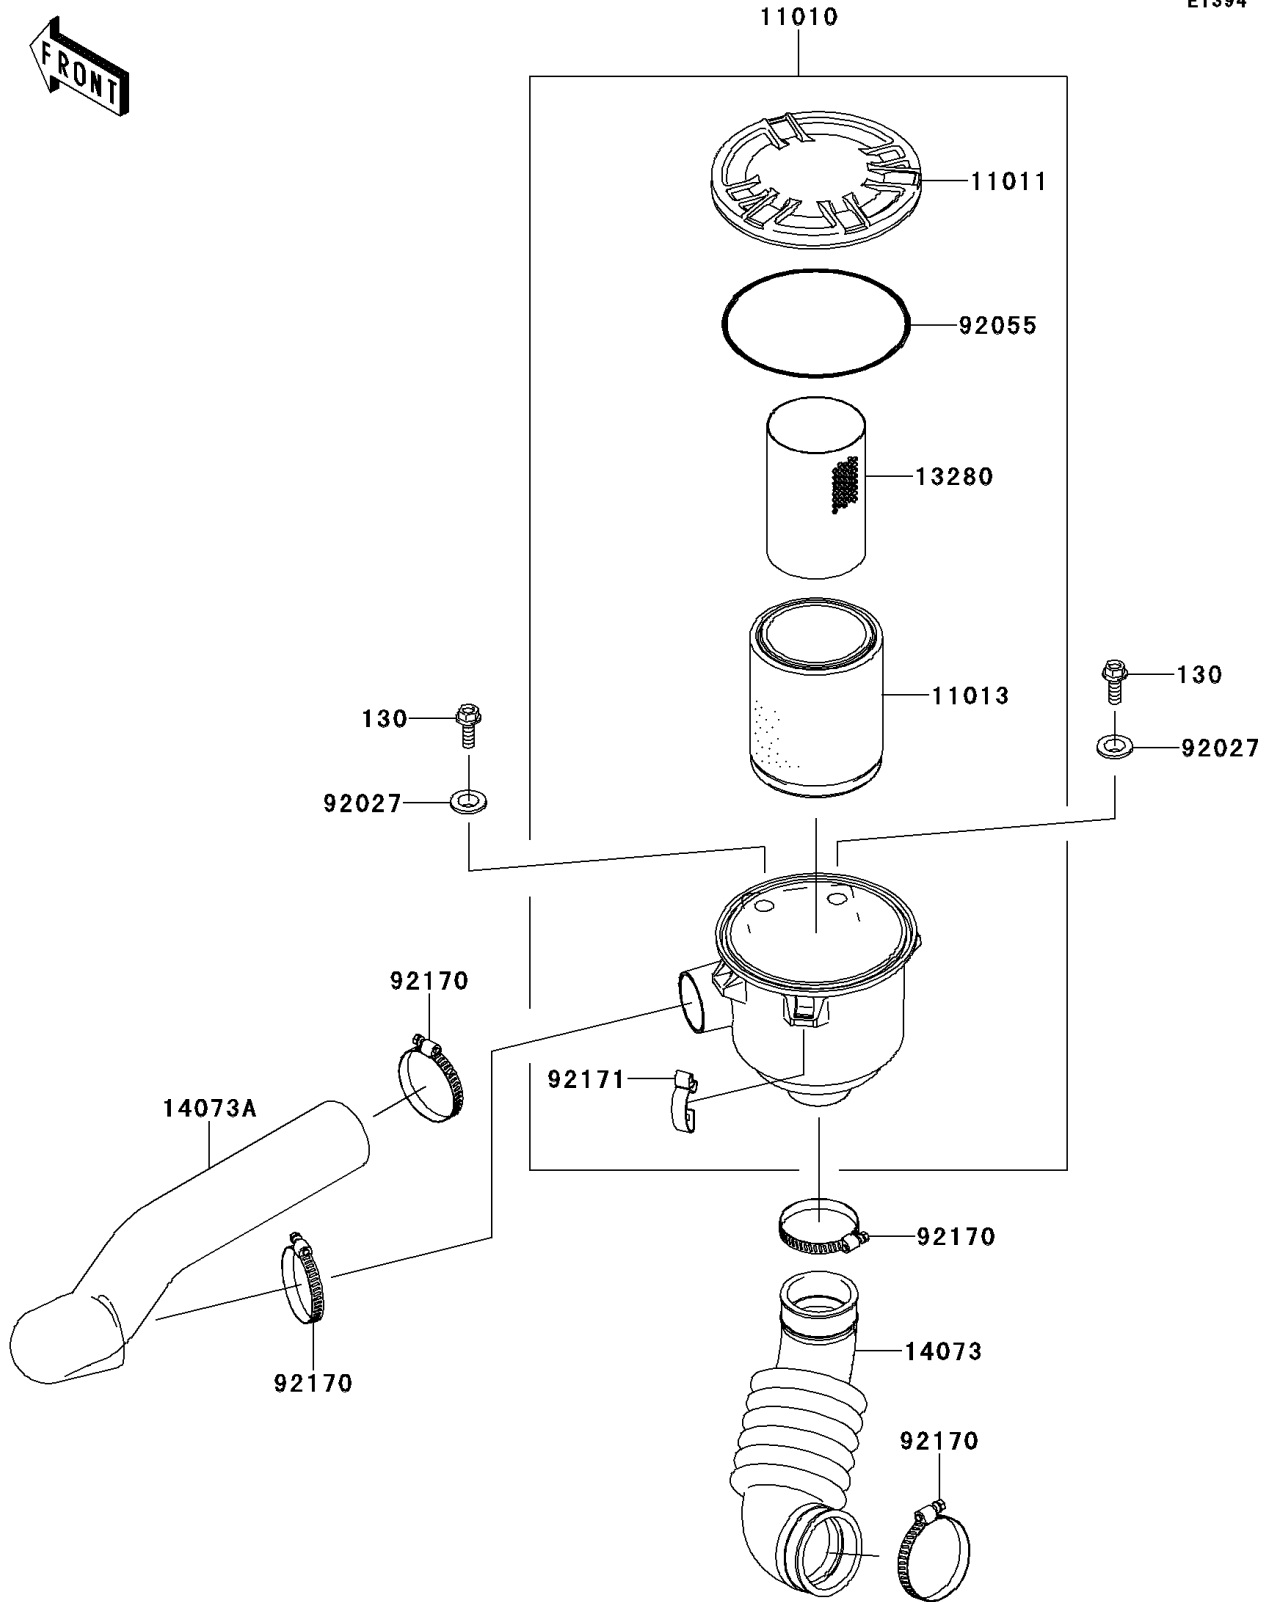

2011 MULE™ 610 4x4 PARTS DIAGRAM

Air Cleaner-Belt Converter

E1394

2011 MULE™ 610 4x4 PARTS LIST

Air Cleaner-Belt Converter

ITEM NAME	PART NUMBER	QUANTITY
FILTER-ASSY-AIR (Ref # 11010)	11010-0172	1
CASE-AIR FILTER,CAP (Ref # 11011)	11011-0135	1
ELEMENT-AIR FILTER (Ref # 11013)	11013-0037	1
HOLDER (Ref # 13280)	13280-0312	1
DUCT,AIR FILTER-CASE (Ref # 14073)	14073-0061	1
DUCT,BAR-AIR FILTER (Ref # 14073A)	14073-0080	1
COLLAR (Ref # 92027)	92027-1354	2
RING-O,122X4 (Ref # 92055)	92055-0167	1
CLAMP (Ref # 92170)	92170-1674	4
CLAMP (Ref # 92171)	92171-0225	3
BOLT-FLANGED,8X22 (Ref # 130)	130BB0822	2