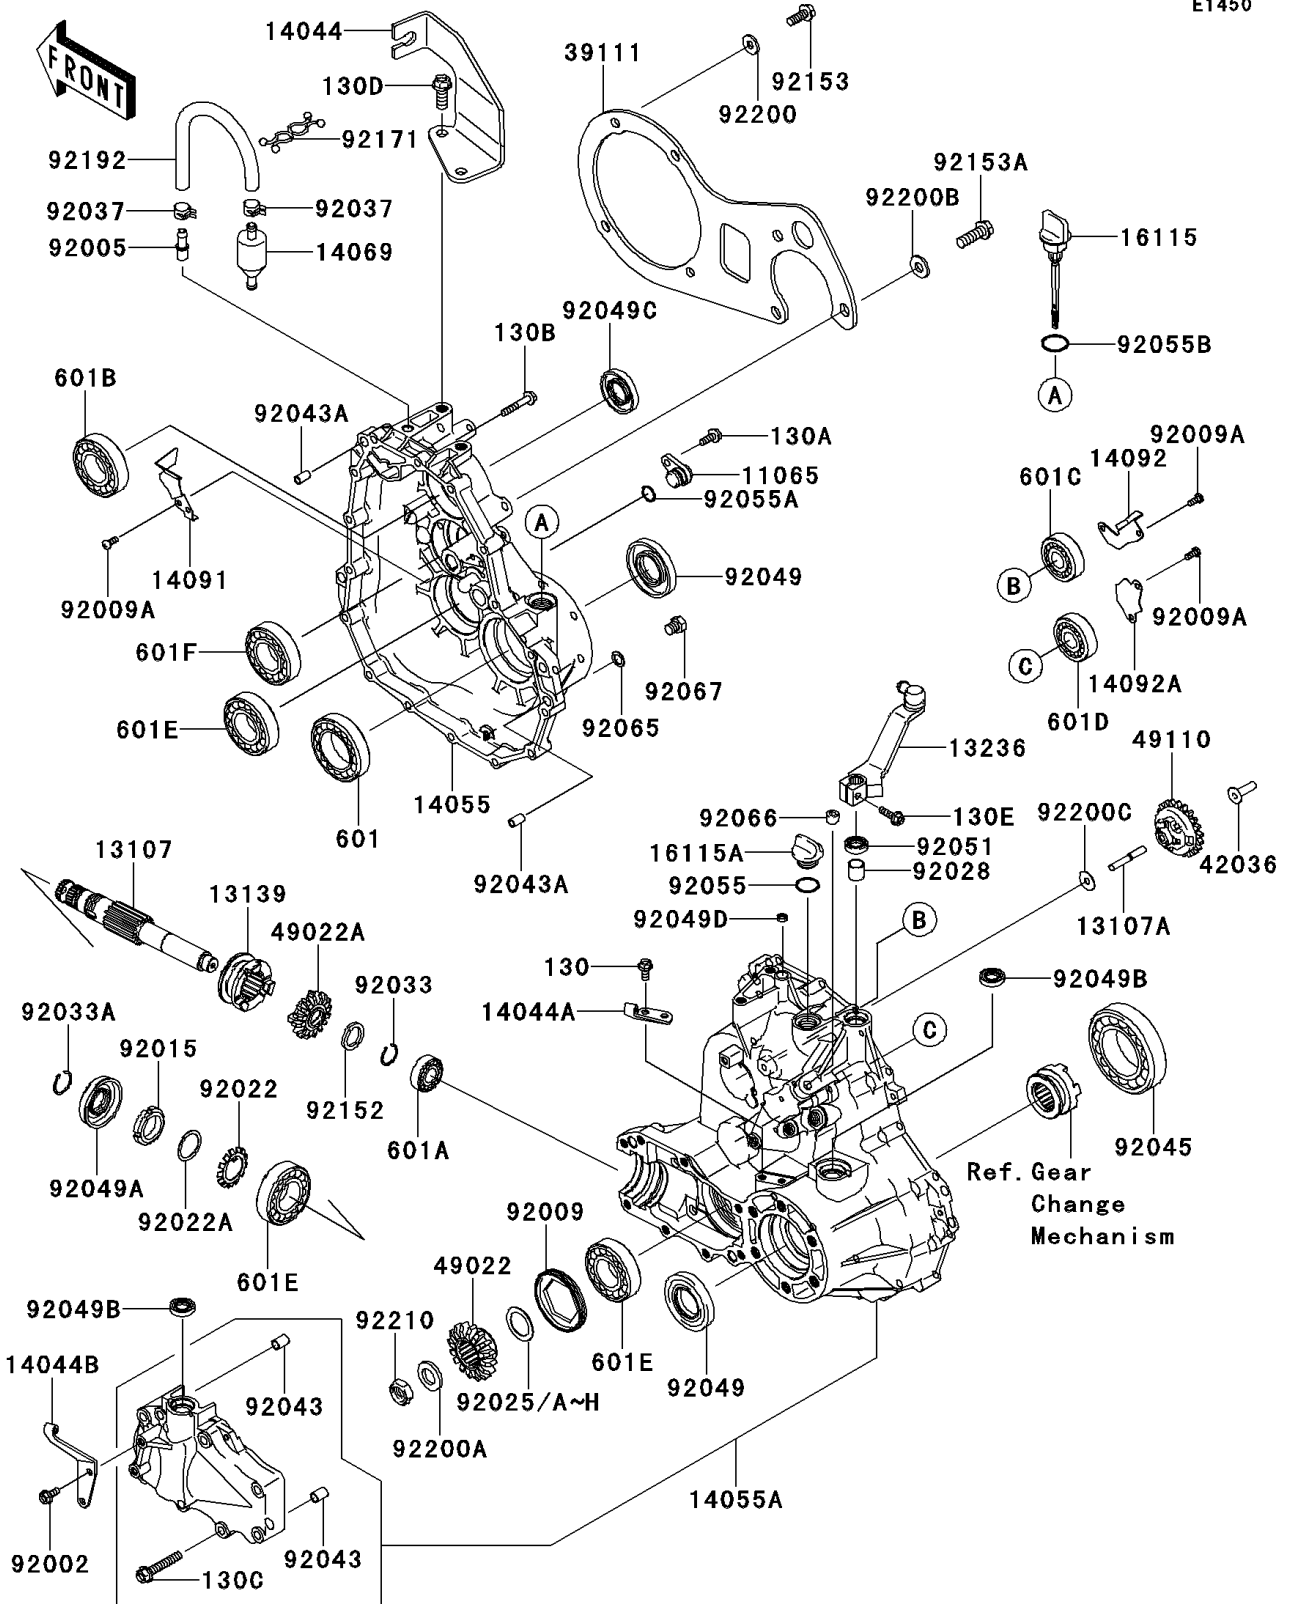

2013 MULE™ 610 4x4 PARTS DIAGRAM

Gear Box

E1450