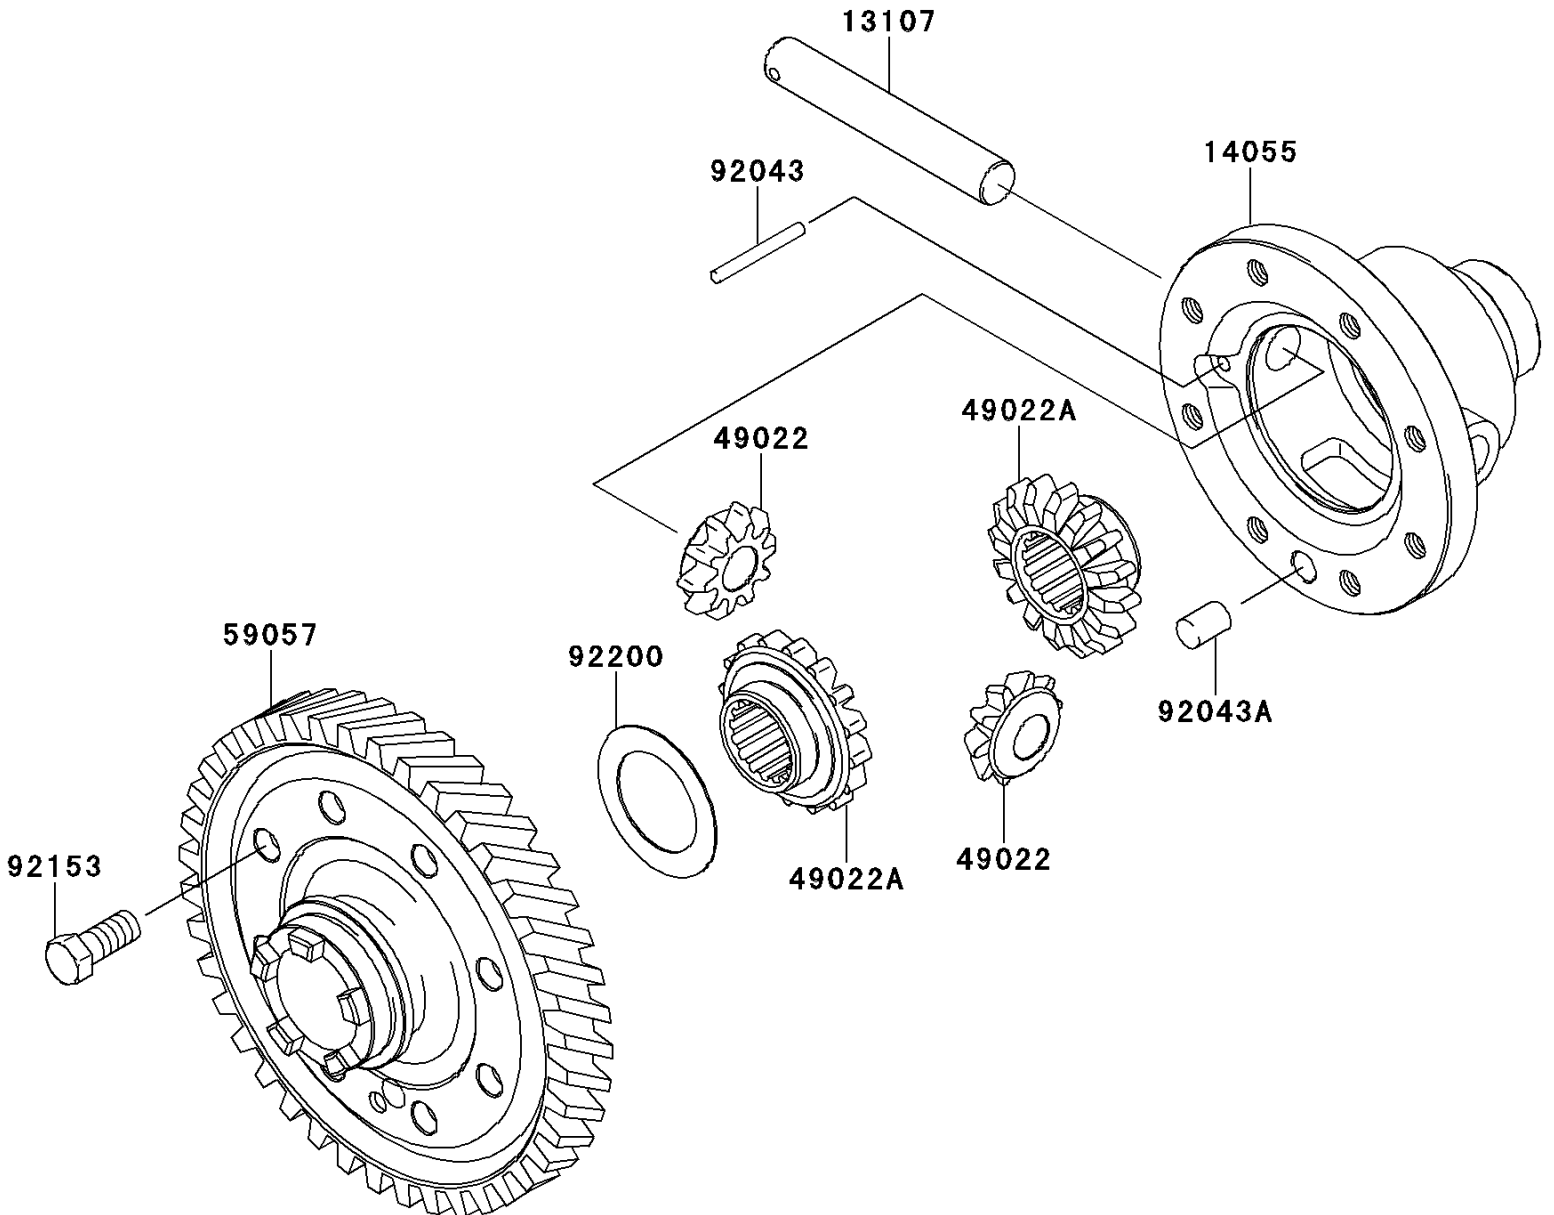

2011 MULE™ 610 4x4 PARTS DIAGRAM

Differential

E1451

2011 MULE™ 610 4x4 PARTS LIST

Differential

ITEM NAME	PART NUMBER	QUANTITY
SHAFT,DIFF-GEAR CASE (Ref # 13107)	13107-0042	1
CASE-GEAR,DIFF (Ref # 14055)	14055-0016	1
GEAR-BEVEL,10T (Ref # 49022)	49022-0572	2
GEAR-BEVEL,16T (Ref # 49022A)	49022-0573	2
GEAR-HELICAL,64T (Ref # 59057)	59057-0005	1
PIN,4X37.8 (Ref # 92043)	92043-0052	1
PIN,10X14 (Ref # 92043A)	92043-1506	1
BOLT,10X22 (Ref # 92153)	92153-0590	8
WASHER (Ref # 92200)	92200-1077	1