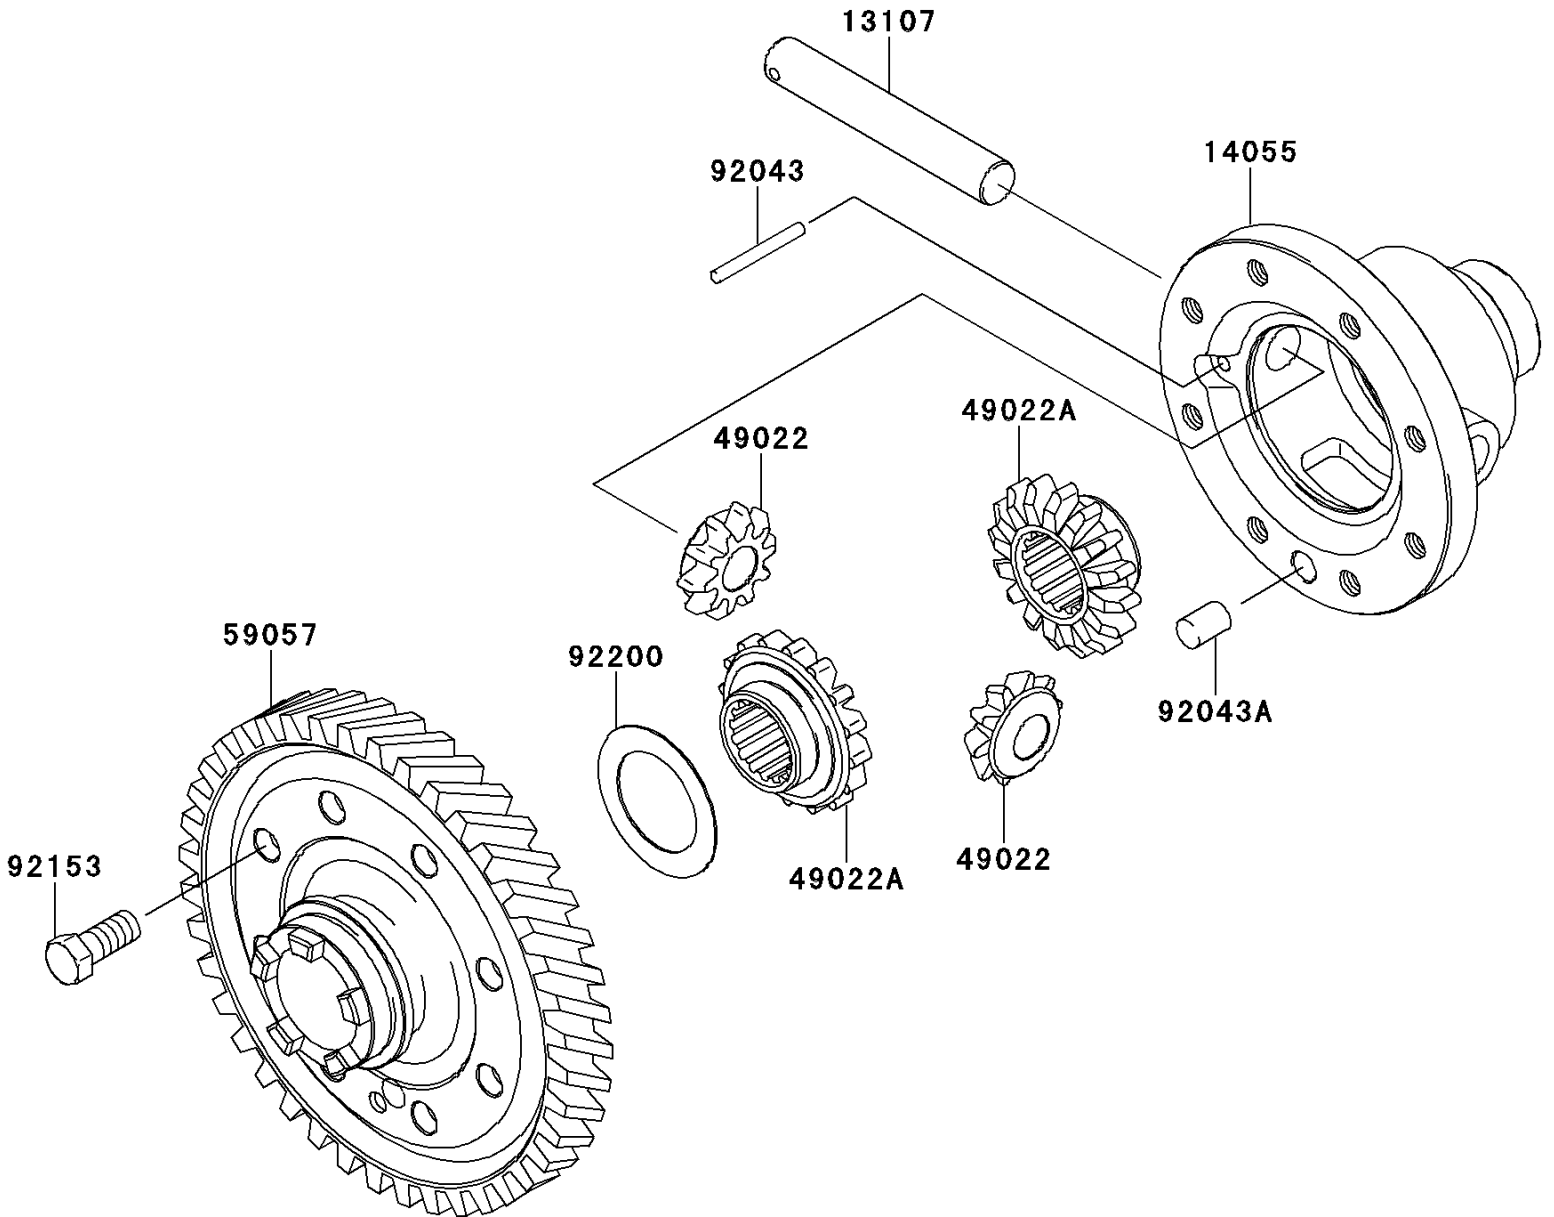

2012 MULE™ 610 4x4 PARTS DIAGRAM

Differential

E1451

2012 MULE™ 610 4x4 PARTS LIST

Differential

ITEM NAME	PART NUMBER	QUANTITY
SHAFT,DIFF-GEAR CASE (Ref # 13107)	13107-0042	1
CASE-GEAR,DIFF (Ref # 14055)	14055-0016	1
GEAR-BEVEL,10T (Ref # 49022)	49022-0572	2
GEAR-BEVEL,16T (Ref # 49022A)	49022-0573	2
GEAR-HELICAL,64T (Ref # 59057)	59057-0005	1
PIN,4X37.8 (Ref # 92043)	92043-0052	1
PIN,10X14 (Ref # 92043A)	92043-1506	1
BOLT,10X22 (Ref # 92153)	92153-0590	8
WASHER (Ref # 92200)	92200-1077	1