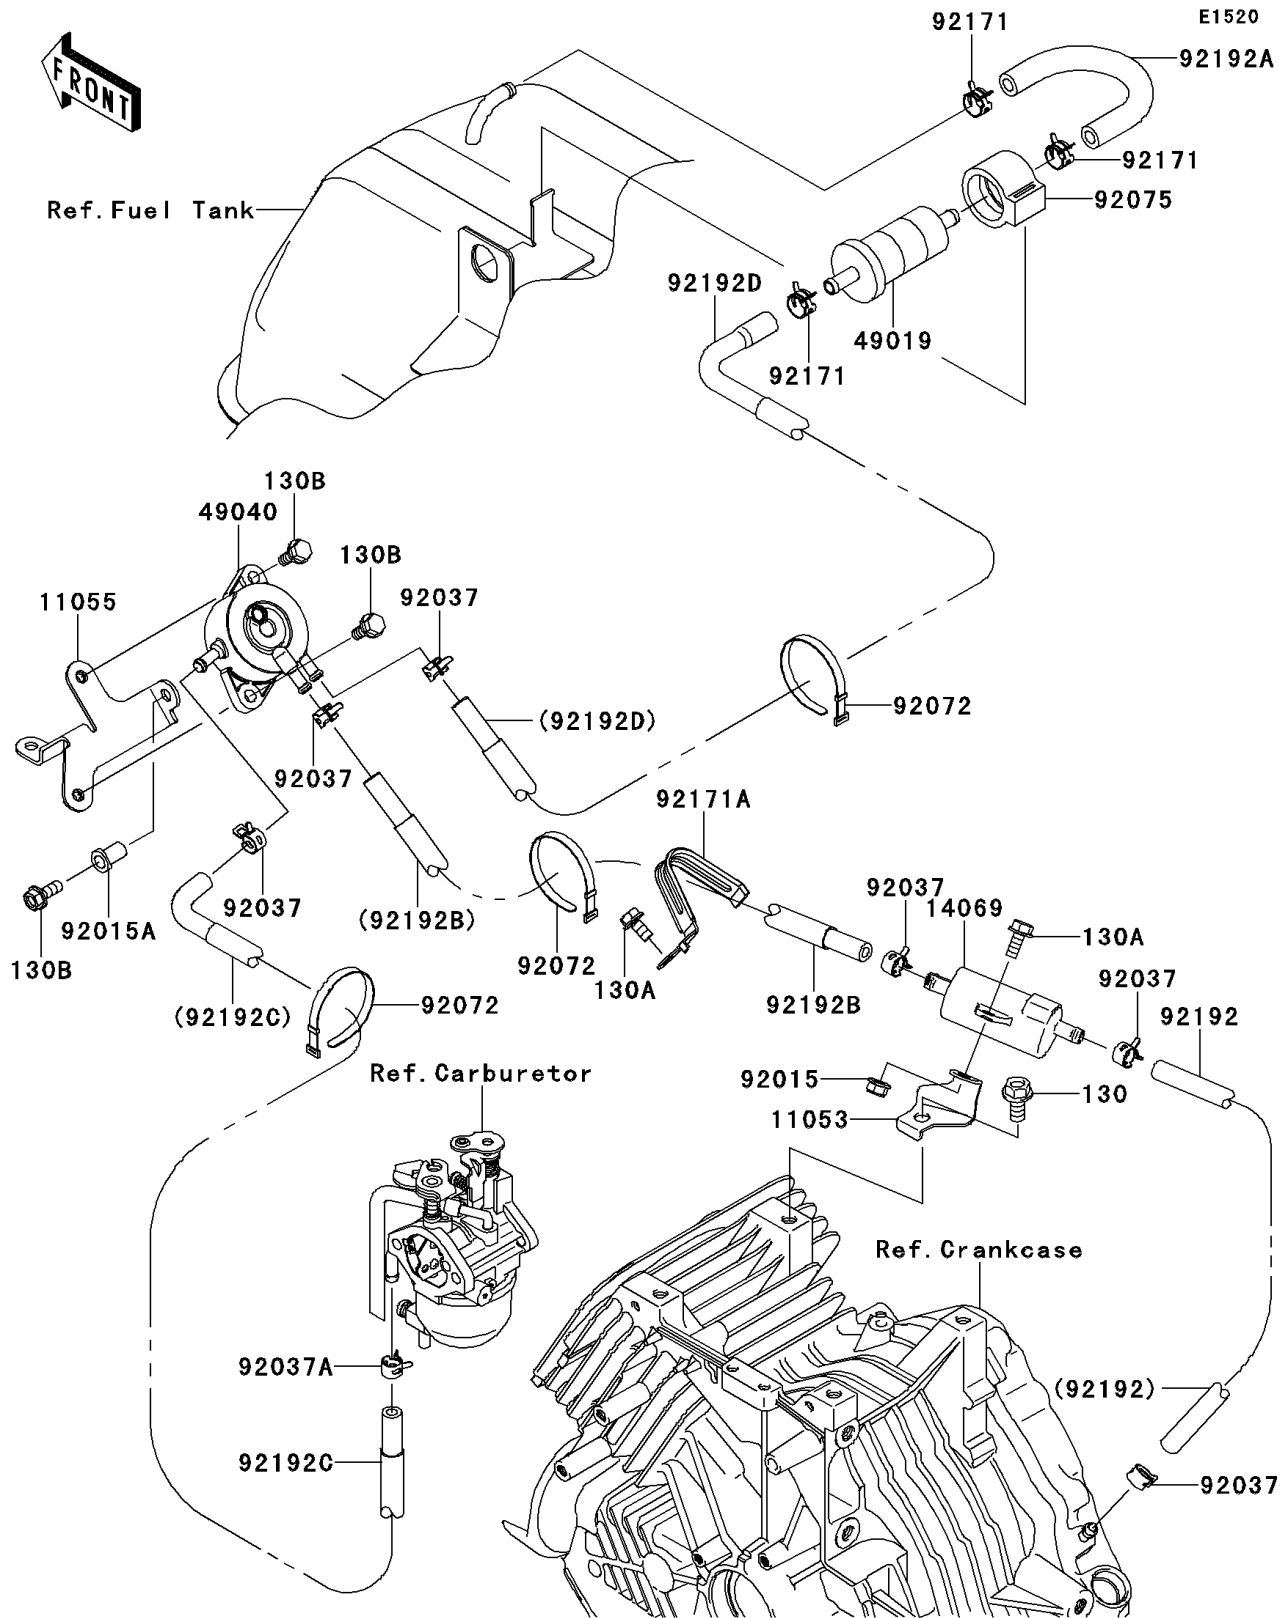

2015 MULE™ 610 4x4 PARTS DIAGRAM

Fuel Pump

2015 MULE™ 610 4x4 PARTS LIST

Fuel Pump

ITEM NAME	PART NUMBER	QUANTITY
BRACKET,BREATHER (Ref # 11053)	11053-1711	1
BRACKET (Ref # 11055)	11055-1668	1
BREATHER (Ref # 14069)	14069-0003	1
FILTER-FUEL (Ref # 49019)	49019-1055	1
PUMP-FUEL (Ref # 49040)	49040-7001	1
NUT,LOCK,FLANGED,6MM (Ref # 92015)	92015-1339	1
NUT,POP,6MM (Ref # 92015A)	92015-1759	1
CLAMP,TUBE (Ref # 92037)	92037-1505	6
CLAMP (Ref # 92037A)	92037-2113	1
BAND,L=186 (Ref # 92072)	92072-056	3
DAMPER,FUEL FILTER (Ref # 92075)	92075-1853	1
CLAMP (Ref # 92171)	92171-0515	3
CLAMP (Ref # 92171A)	92171-0842	1
TUBE,5.8X10.8X270 (Ref # 92192)	92192-0204	1
TUBE,7.5X12.5X200 (Ref # 92192A)	92192-0243	1
TUBE,5.8X10.8X370 (Ref # 92192B)	92192-0825	1
TUBE,CARB.-PUMP FUEL (Ref # 92192C)	92192-0826	1
TUBE (Ref # 92192D)	92192-0827	1
BOLT-FLANGED,8X16 (Ref # 130)	130AA0816	1
BOLT-FLANGED,6X14 (Ref # 130A)	130BA0614	2
BOLT-FLANGED,6X16 (Ref # 130B)	130BB0616	3