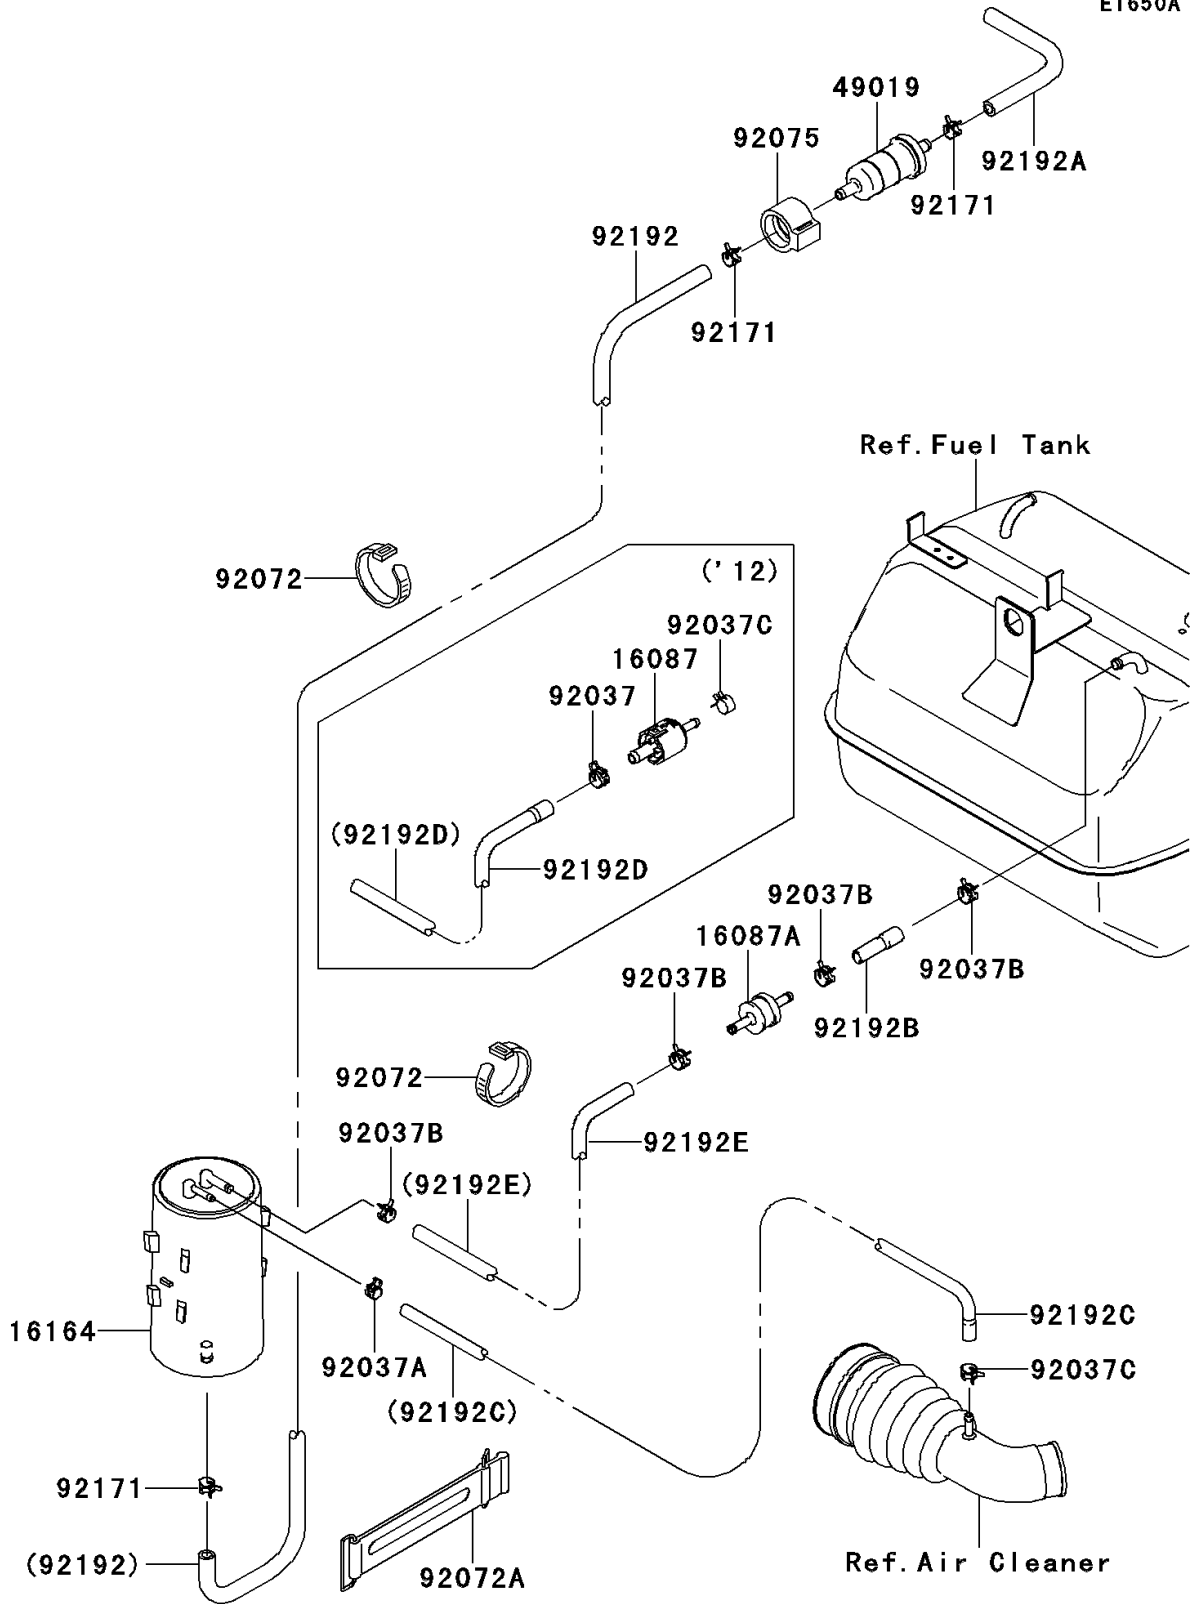

2013 MULE™ 610 4x4 PARTS DIAGRAM

Fuel Evaporative System(ACF-AFF)

E1650A

2013 MULE™ 610 4x4 PARTS LIST

Fuel Evaporative System(ACF-AFF)

ITEM NAME	PART NUMBER	QUANTITY
VALVE-CHECK (Ref # 16087A)	16087-0703	1
CANISTER (Ref # 16164)	16164-0007	1
FILTER-FUEL (Ref # 49019)	49019-1055	1
CLAMP,TUBE (Ref # 92037A)	92037-1461	1
CLAMP,TUBE (Ref # 92037B)	92037-1505	4
CLAMP (Ref # 92037C)	92037-2113	1
BAND,L=186 (Ref # 92072)	92072-056	2
BAND,L=168 (Ref # 92072A)	92072-1306	1
DAMPER,FUEL FILTER (Ref # 92075)	92075-1853	1
CLAMP (Ref # 92171)	92171-0515	3
TUBE,CANISTER-FILTER (Ref # 92192)	92192-0592	1
TUBE,FILTER-AIR (Ref # 92192A)	92192-0609	1
TUBE,TANK-CHECK VALVE (Ref # 92192B)	92192-0769	1
TUBE,CANISTER-DUCT (Ref # 92192C)	92192-1027	1
TUBE,TANK-CANISTER (Ref # 92192E)	92192-1177	1