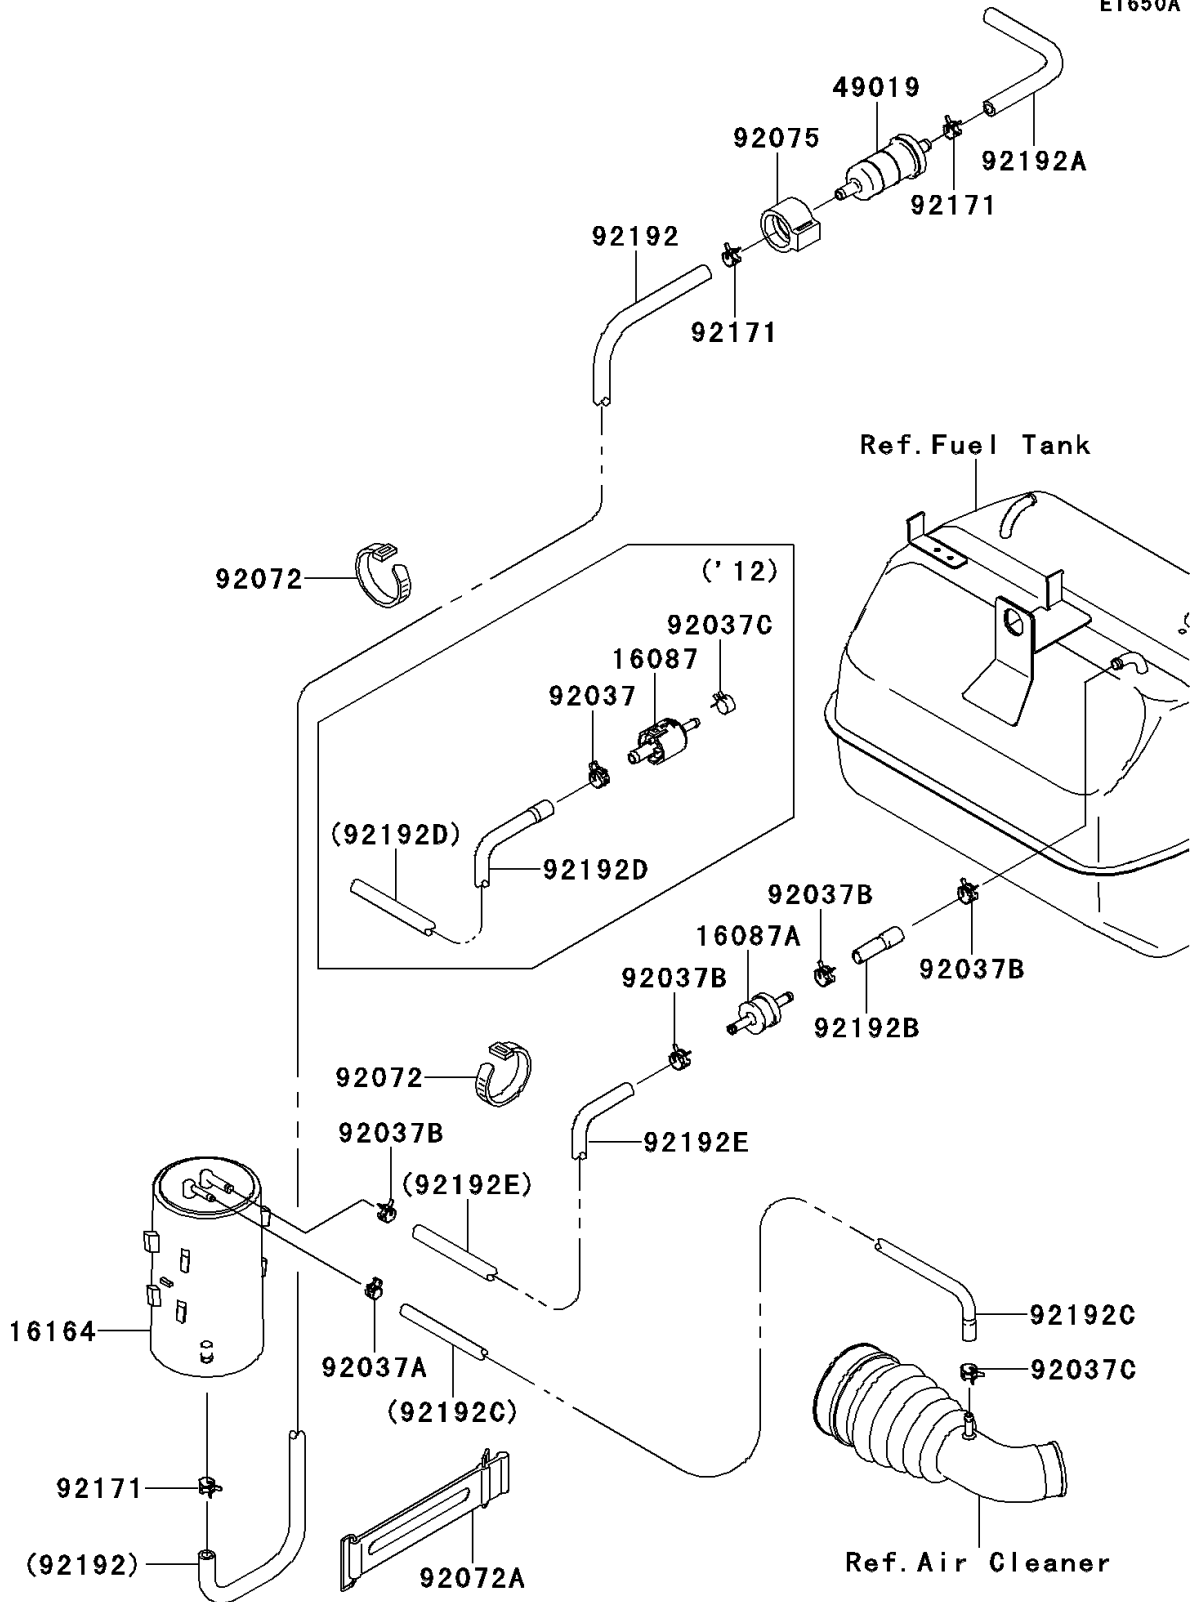

# 2012 MULE™ 610 4x4 PARTS DIAGRAM

Fuel Evaporative System(ACF-AFF)

E1650A

# 2012 MULE™ 610 4x4 PARTS LIST

Fuel Evaporative System(ACF-AFF)

ITEM NAME	PART NUMBER	QUANTITY
-----------	-------------	----------