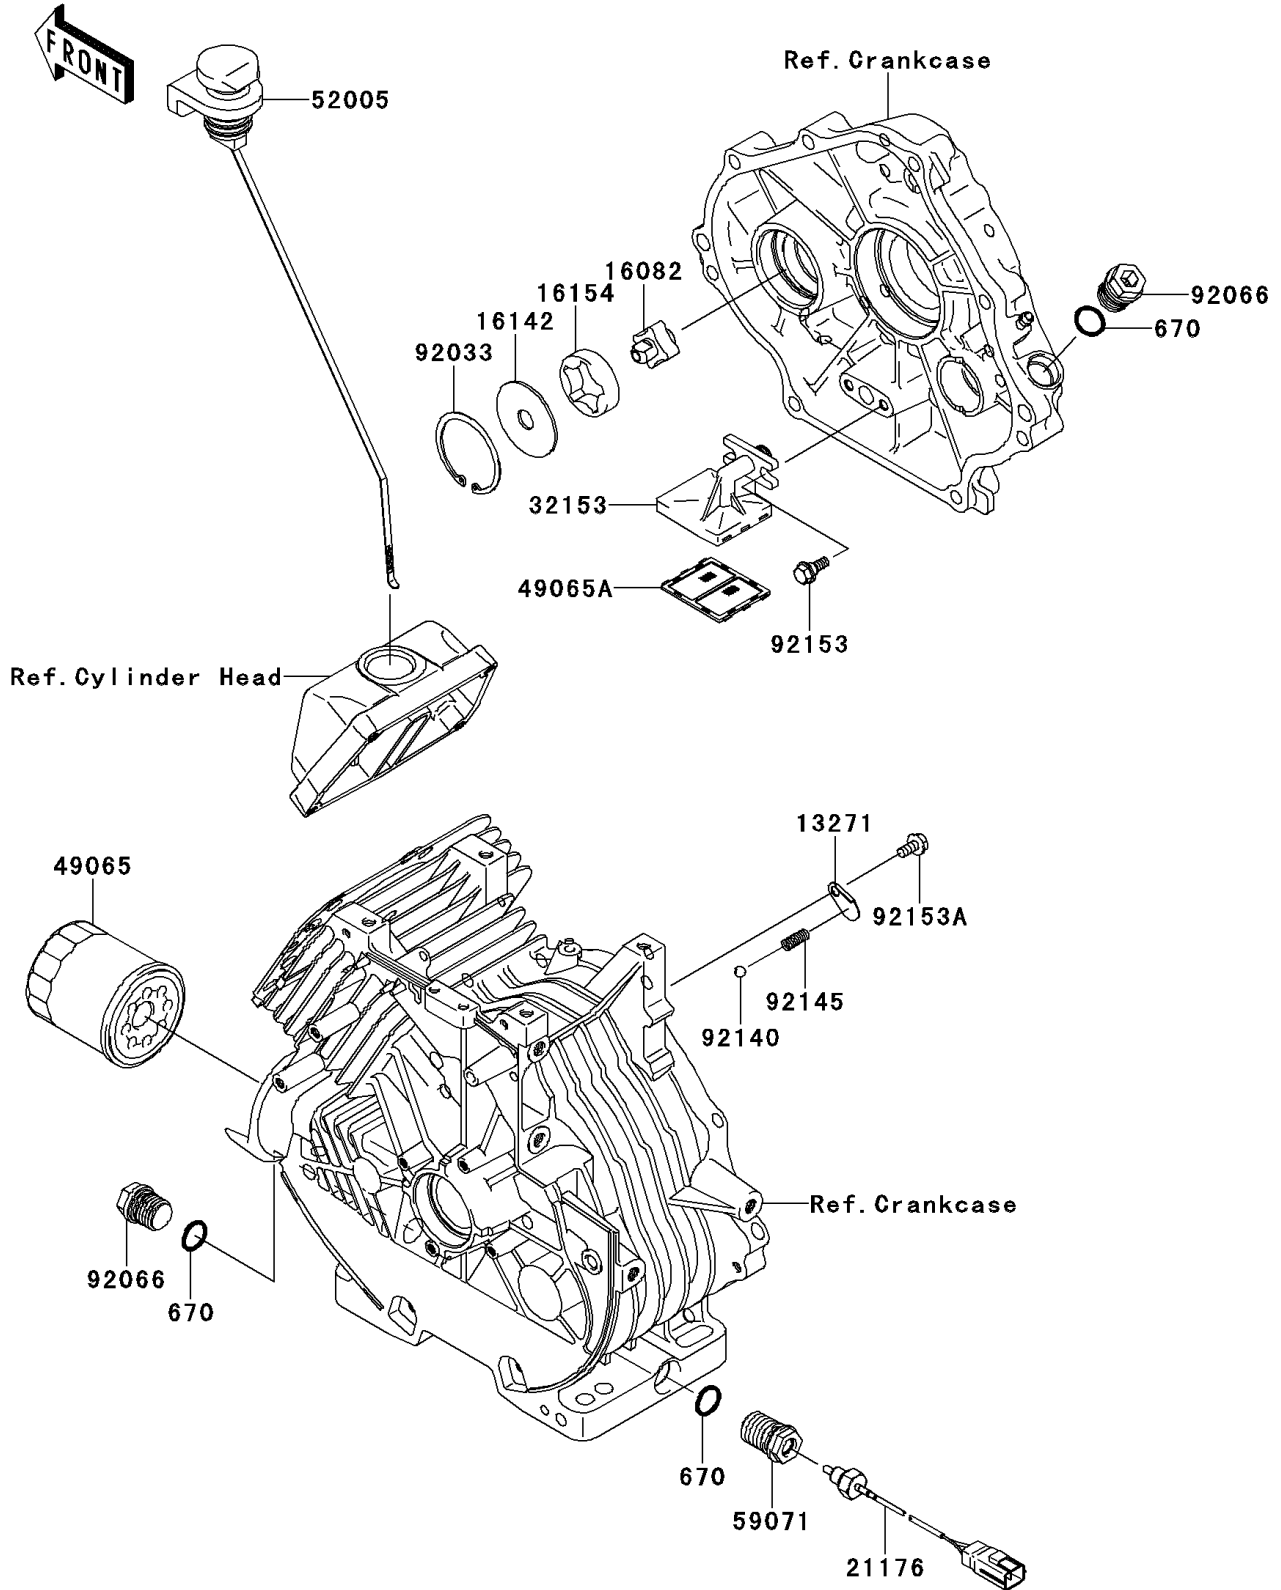

2012 MULE™ 610 4x4 PARTS DIAGRAM

Oil Pump/Oil Filter

E1710

2012 MULE™ 610 4x4 PARTS LIST

Oil Pump/Oil Filter

ITEM NAME	PART NUMBER	QUANTITY
-----------	-------------	----------