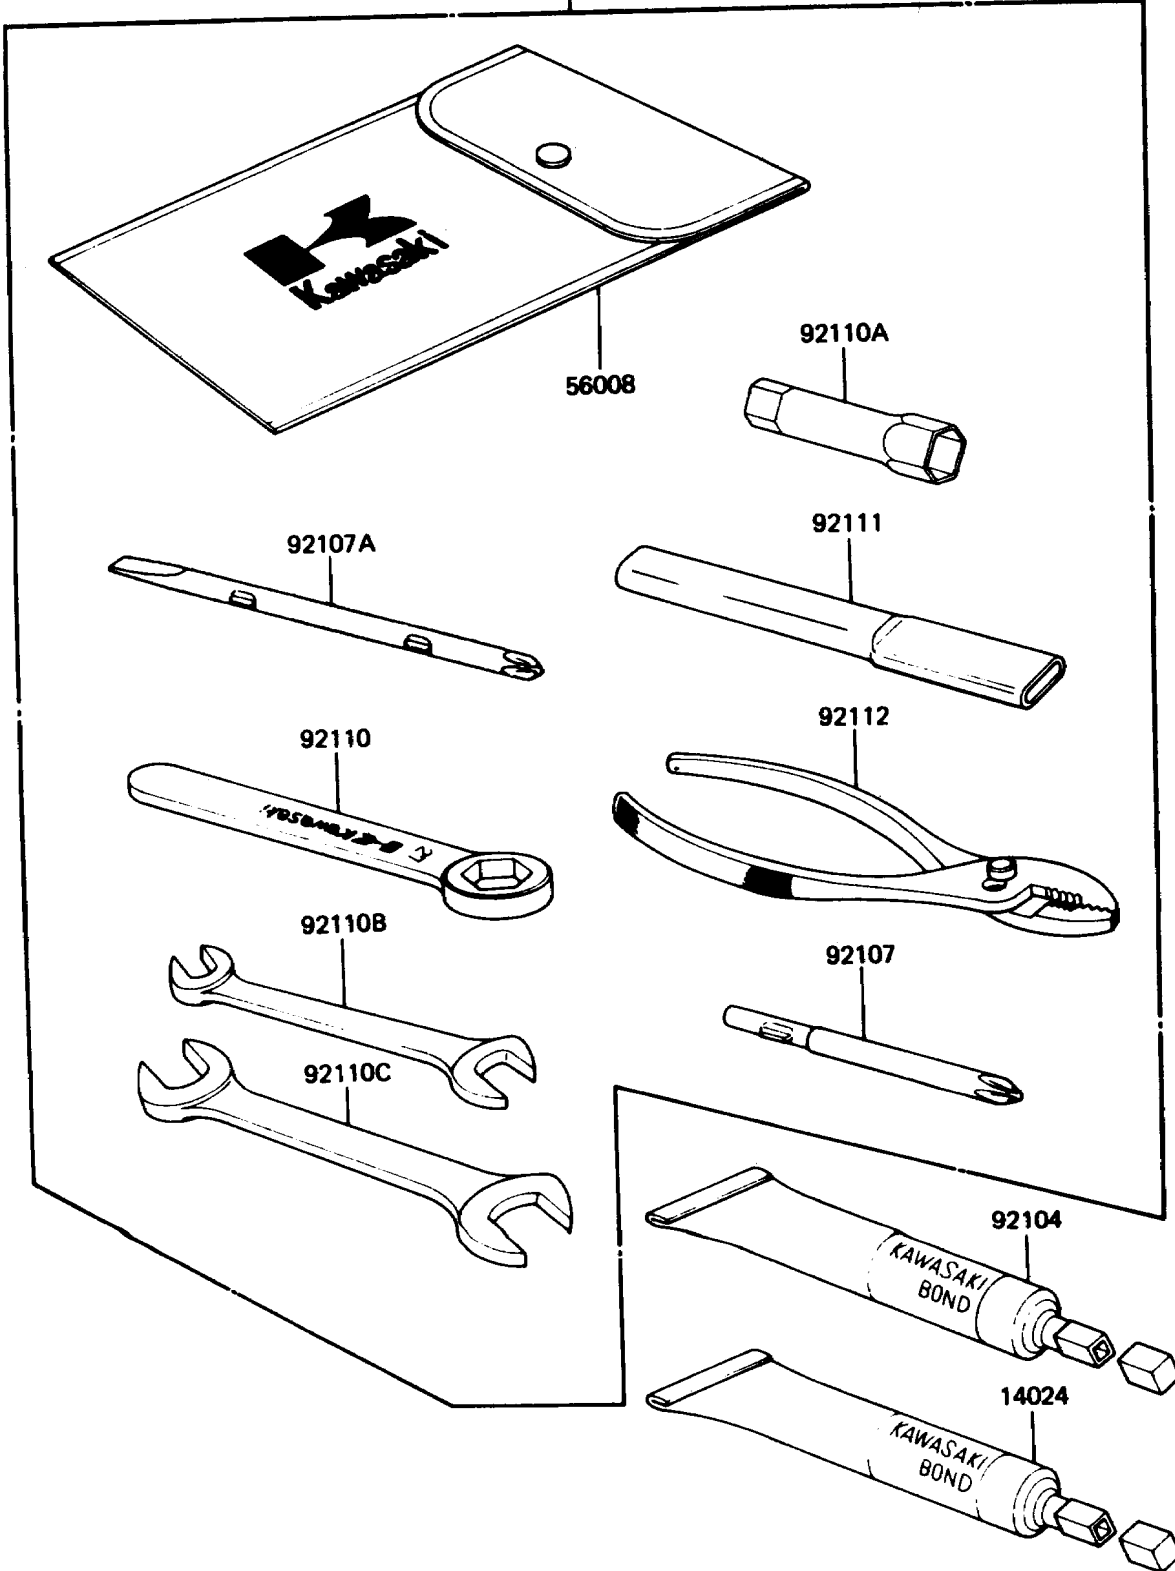

1988 LTD PARTS DIAGRAM

Owner's Tools

56007

F2810-0153

1988 LTD PARTS LIST

Owner's Tools

| ITEM NAME | PART NUMBER | QUANTITY |
|--|-------------|----------|
| THREE BOND TB1211,HT/RS,WHITE (Ref # 14024) | 56019-120 | 1 |
| TOOLKIT (Ref # 56007) | 56007-1218 | 1 |
| BAG,TOOL (Ref # 56008) | 56008-1019 | 1 |
| GASKET-LIQUID,TUBE,100G,SILVER (Ref # 92104) | 92104-002 | 1 |
| TOOL-DRIVER,#3PHILLIPS (Ref # 92107) | 92107-005 | 1 |
| TOOL-DRIVER,#2PHILLIPS&SLOT (Ref # 92107A) | 92107-1051 | 1 |
| TOOL-WRENCH,BOX END,27MM (Ref # 92110) | 92109-009 | 1 |
| TOOL-WRENCH,BOX,18MM (Ref # 92110A) | 92110-1109 | 1 |
| TOOL-WRENCH,OPEN END,10X12 (Ref # 92110B) | 92110-1117 | 1 |
| TOOL-WRENCH,OPEN END,14X17 (Ref # 92110C) | 92126-003 | 1 |
| TOOL-BAR,BOX END WRENCH (Ref # 92111) | 92111-1051 | 1 |
| TOOL-PLIERS (Ref # 92112) | 92112-003 | 1 |