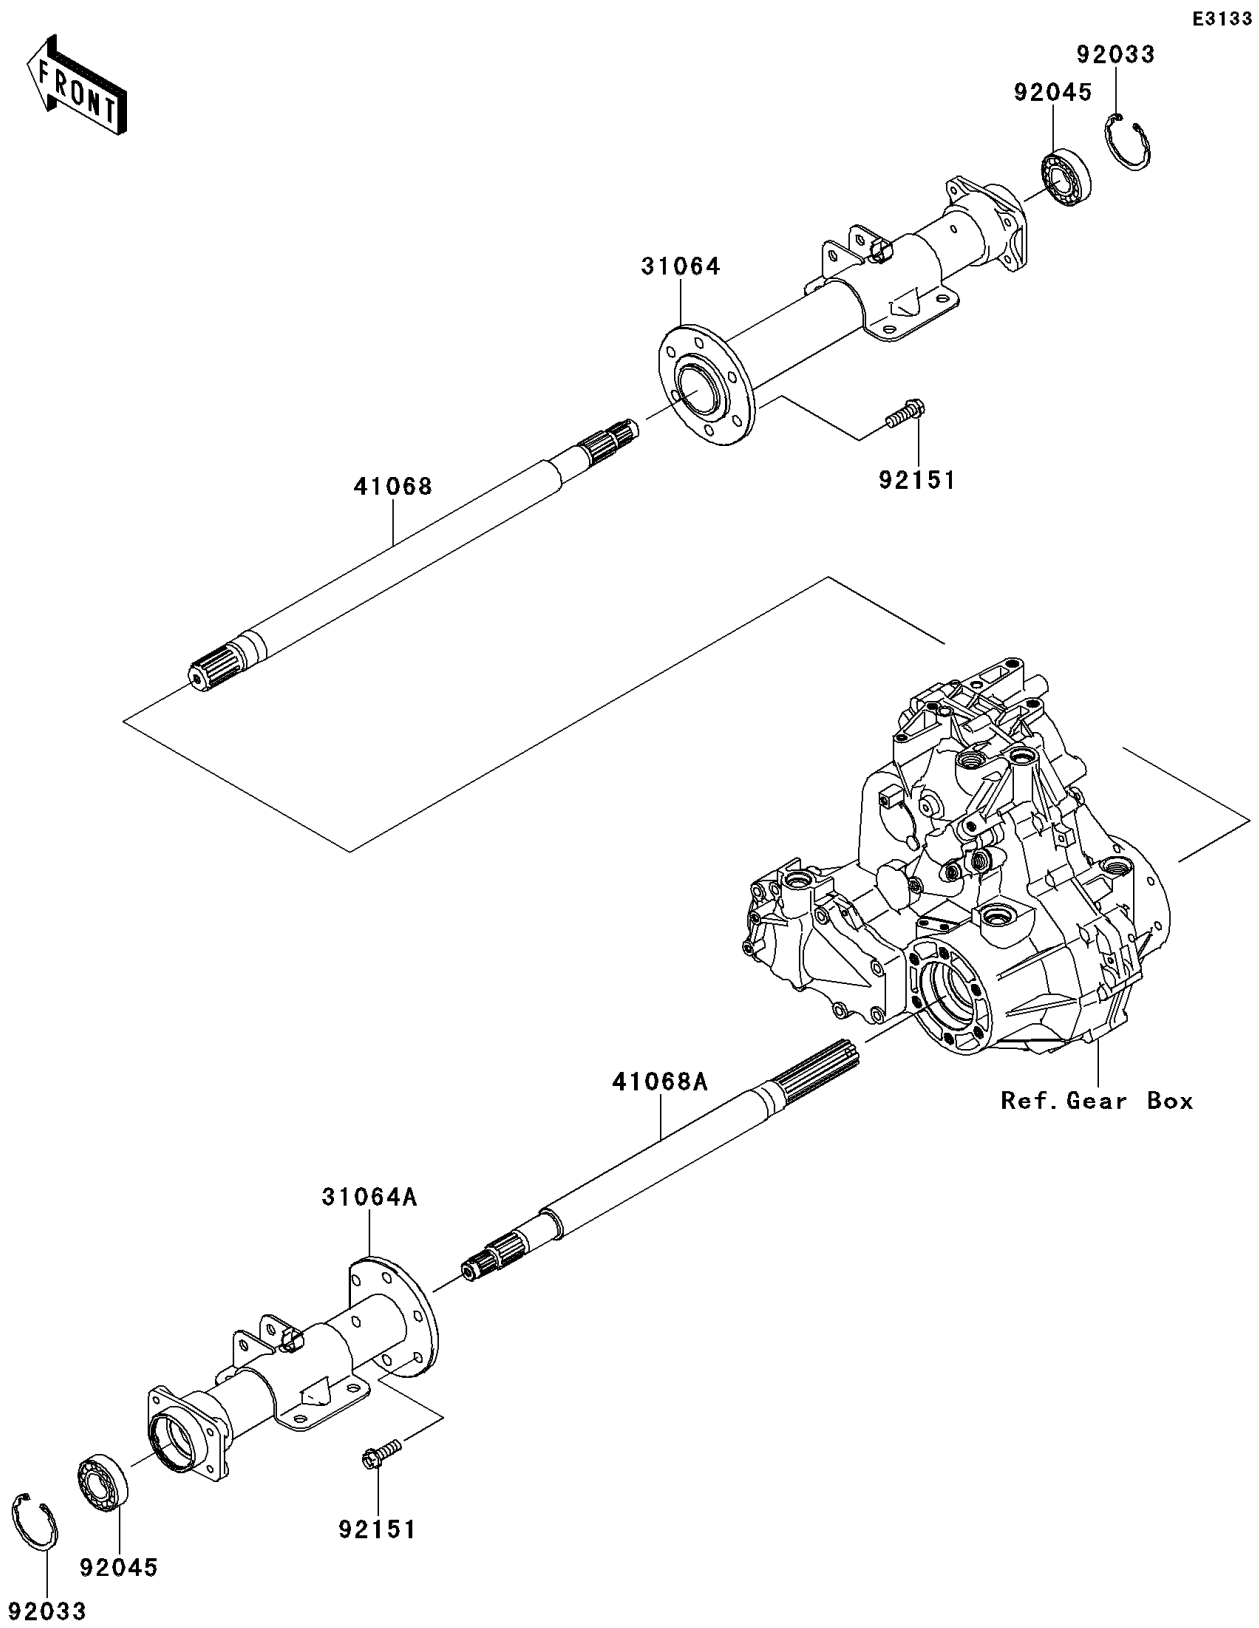

2013 MULE™ 610 4x4 PARTS DIAGRAM

Rear Axle

2013 MULE™ 610 4x4 PARTS LIST

Rear Axle

ITEM NAME	PART NUMBER	QUANTITY
PIPE-COMP,RH (Ref # 31064)	31064-0197	1
PIPE-COMP,LH (Ref # 31064A)	31064-0198	1
AXLE,RH (Ref # 41068)	41068-0036	1
AXLE,LH (Ref # 41068A)	41068-0037	1
RING-SNAP (Ref # 92033)	92033-2149	2
BEARING-BALL,6205A26DDU2 (Ref # 92045)	92045-0044	2
BOLT,10X28 (Ref # 92151)	92151-2142	12