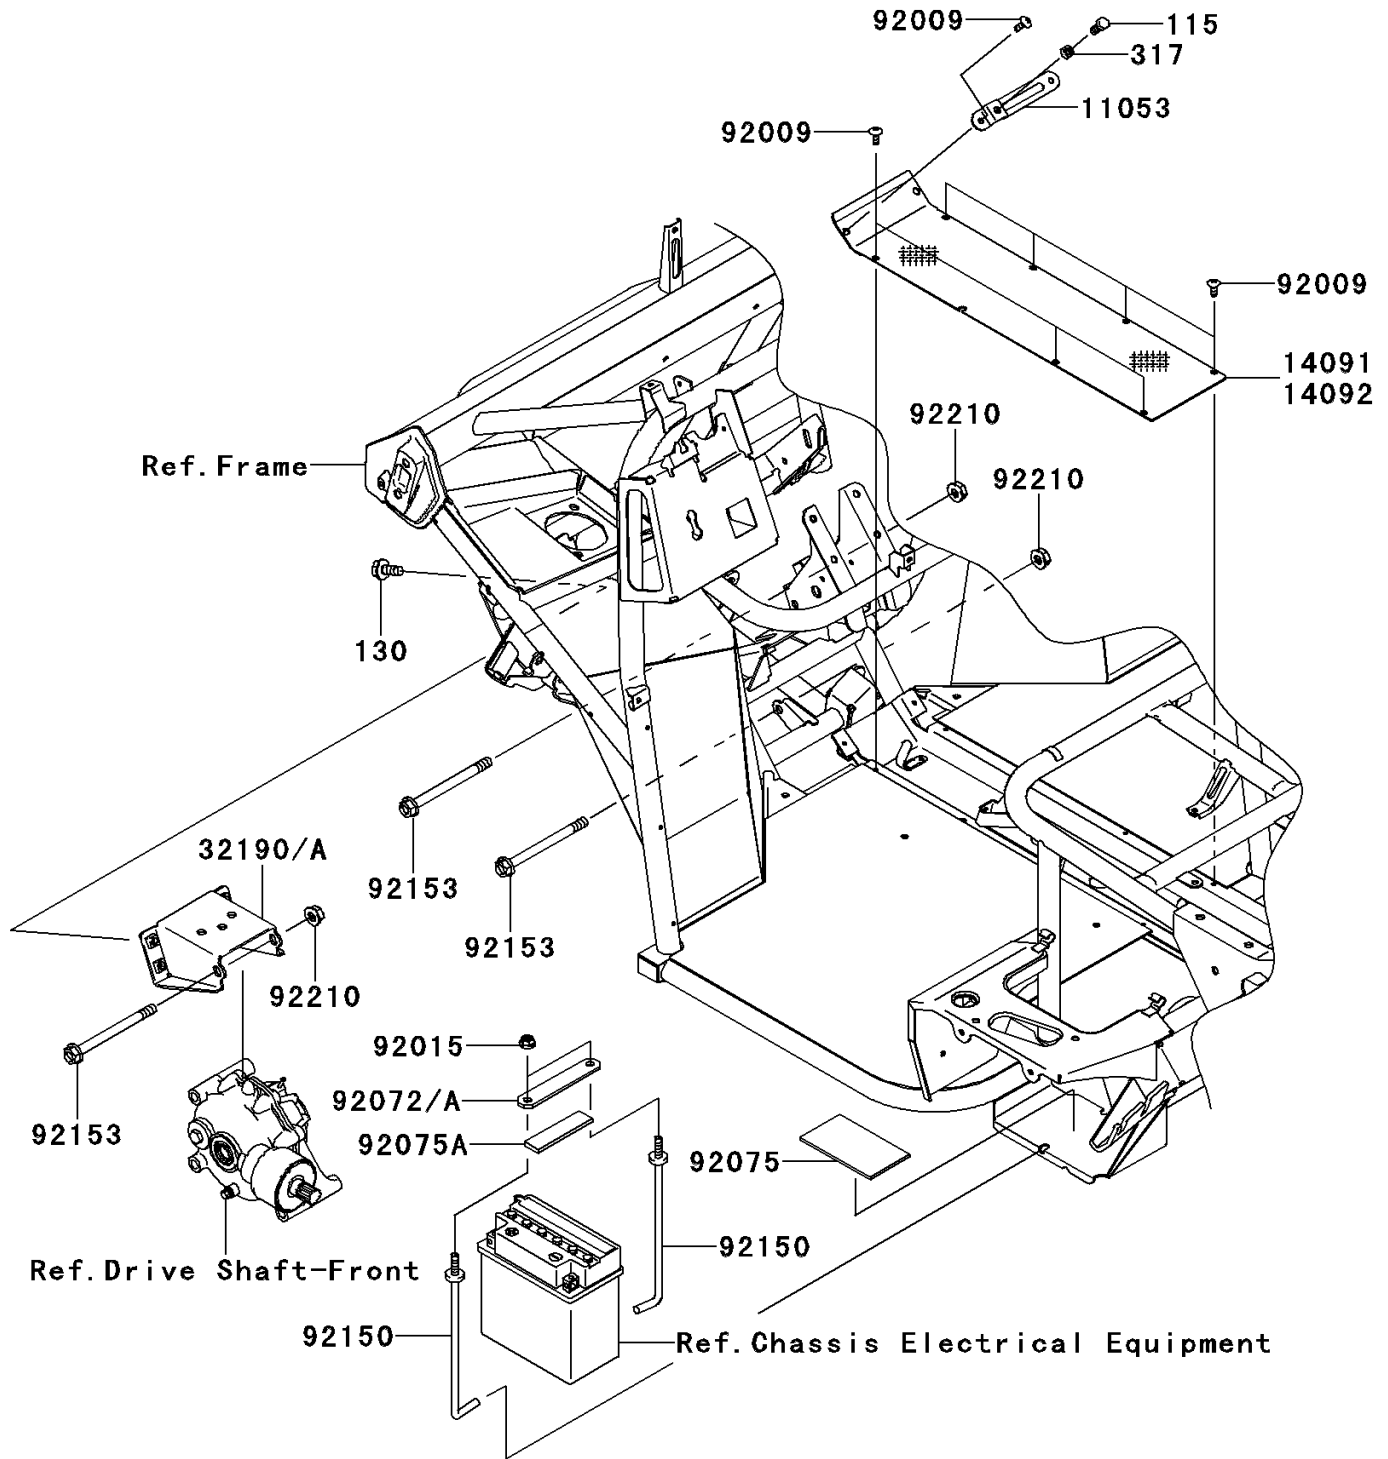

2013 MULE™ 610 4x4 PARTS DIAGRAM

Engine Mount

F2122

2013 MULE™ 610 4x4 PARTS LIST

Engine Mount

ITEM NAME	PART NUMBER	QUANTITY
BRACKET,THROTTLE LEVER (Ref # 11053)	11053-1670	1
COVER,FLOOR,CNT (Ref # 14091)	14091-0390	1
BRACKET-ENGINE (Ref # 32190)	32190-0163	1
SCREW,TAPPING,6X16 (Ref # 92009)	92009-1166	9
NUT,FLANGED,8MM (Ref # 92015)	92015-1406	2
BAND,BATTERY (Ref # 92072)	92072-1233	1
DAMPER (Ref # 92075)	92075-1076	1
DAMPER (Ref # 92075A)	92075-1214	1
BOLT,BATTERY (Ref # 92150)	92150-1293	2
BOLT,FLANGED,10X120 (Ref # 92153)	92153-7502	3
NUT,LOCK,FLANGED,10MM (Ref # 92210)	92210-0276	3
BOLT-SMALL-UPSET,8X20 (Ref # 115)	115BA0820	1
BOLT-FLANGED,10X20 (Ref # 130)	130BA1020	4
NUT-HEX-SMALL,8MM (Ref # 317)	317BA0800	1