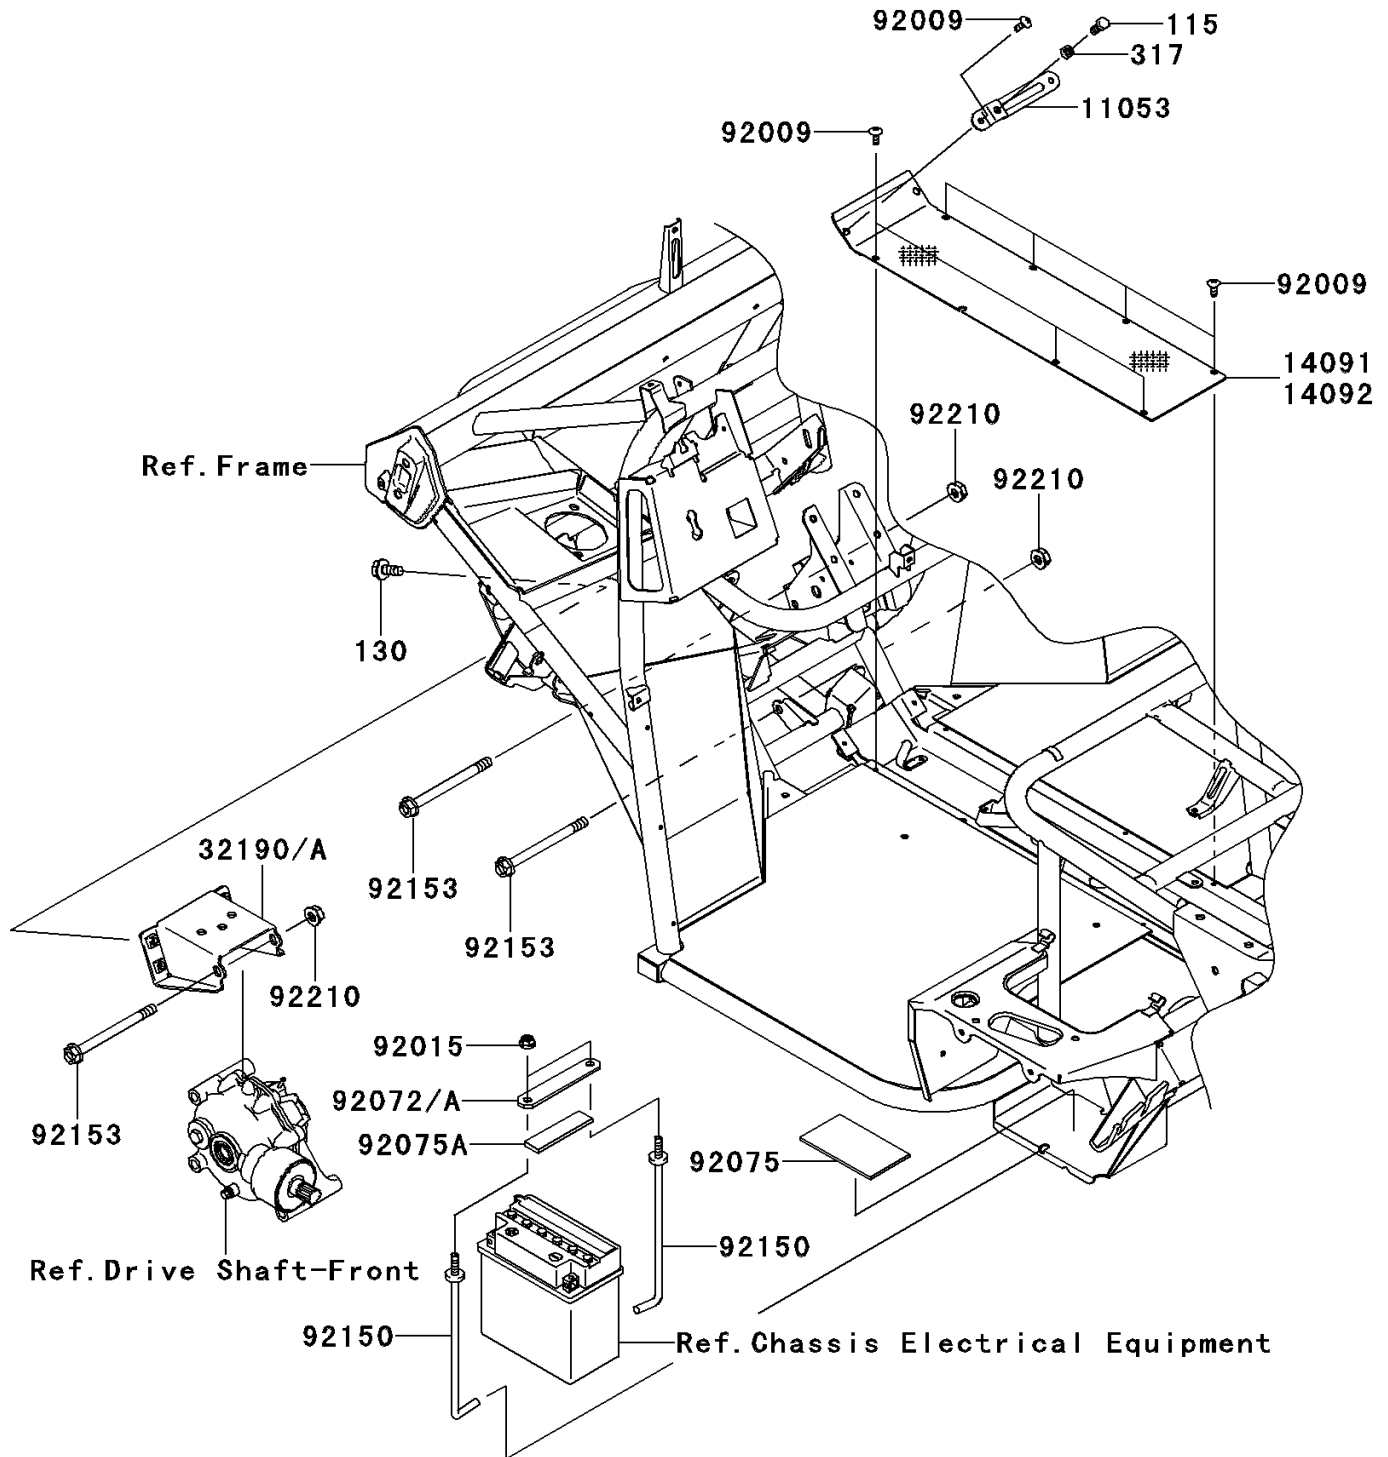

2012 MULE™ 610 4x4 PARTS DIAGRAM

Engine Mount

F2122

2012 MULE™ 610 4x4 PARTS LIST

Engine Mount

ITEM NAME	PART NUMBER	QUANTITY
BRACKET,THROTTLE LEVER (Ref # 11053)	11053-1670	1
COVER,FLOOR,CNT (Ref # 14091)	14091-0390	1
BRACKET-ENGINE (Ref # 32190)	32190-0163	1
SCREW,TAPPING,6X16 (Ref # 92009)	92009-1166	9
NUT,FLANGED,8MM (Ref # 92015)	92015-1406	2
BAND,BATTERY (Ref # 92072)	92072-1233	1
DAMPER (Ref # 92075)	92075-1076	1
DAMPER (Ref # 92075A)	92075-1214	1
BOLT,BATTERY (Ref # 92150)	92150-1293	2
BOLT,FLANGED,10X120 (Ref # 92153)	92153-7502	3
NUT,LOCK,FLANGED,10MM (Ref # 92210)	92210-0276	3
BOLT-SMALL-UPSET,8X20 (Ref # 115)	115BA0820	1
BOLT-FLANGED,10X20 (Ref # 130)	130BA1020	4
NUT-HEX-SMALL,8MM (Ref # 317)	317BA0800	1