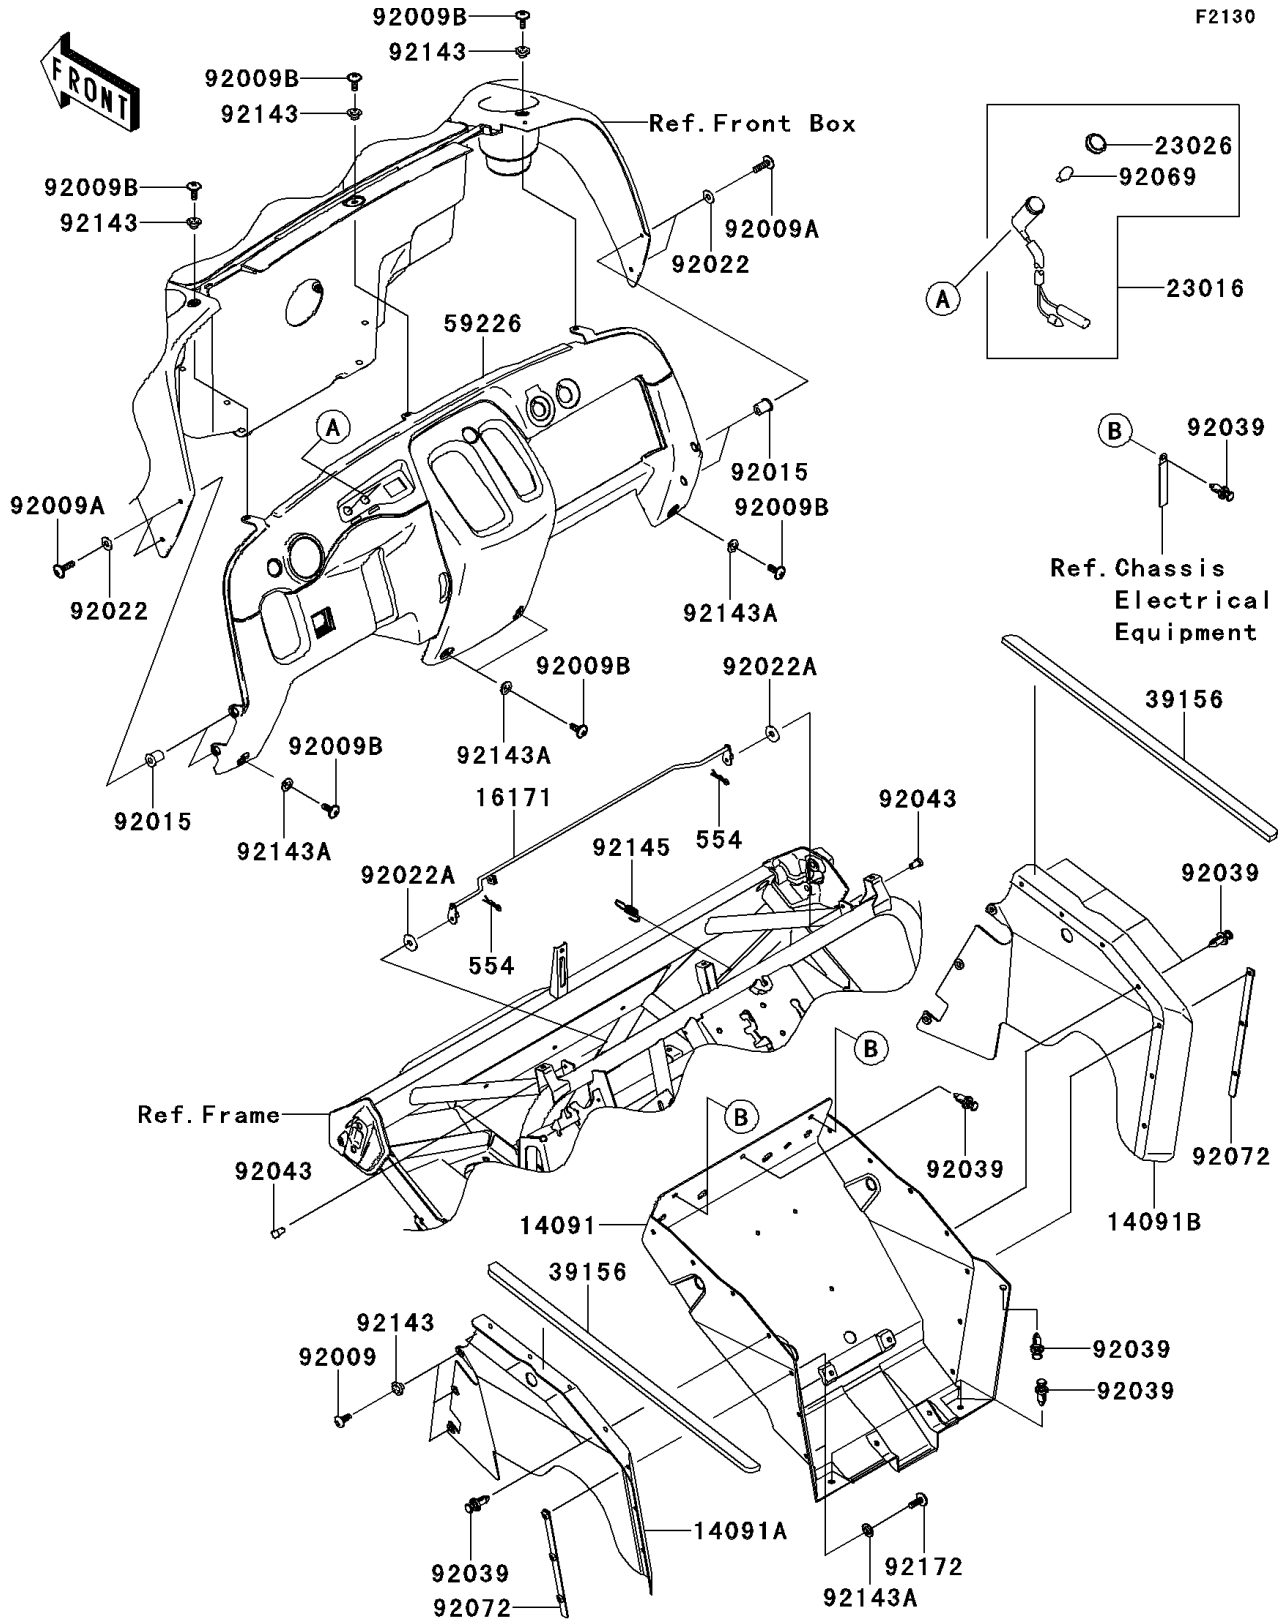

2011 MULE™ 610 4x4 PARTS DIAGRAM

Frame Fittings(Front)

2011 MULE™ 610 4x4 PARTS LIST

Frame Fittings(Front)

ITEM NAME	PART NUMBER	QUANTITY
COVER,FLOOR,CNT (Ref # 14091)	14091-0408	1
COVER,FLOOR,SIDE,LH (Ref # 14091A)	14091-0424	1
COVER,FLOOR,SIDE,RH (Ref # 14091B)	14091-0425	1
LINK,HOOD (Ref # 16171)	16171-7501	1
LAMP-ASSY,TEMP (Ref # 23016)	23016-1128	2
LENS,TEMP LAMP (Ref # 23026)	23026-1157	2
PAD (Ref # 39156)	39156-0071	2
PANEL-CONTROL,GRAY (Ref # 59226)	59226-0009-284	1
SCREW,TAPPING,6X16 (Ref # 92009)	92009-1166	6
SCREW,6X22,BLACK (Ref # 92009A)	92009-1256	4
SCREW,6X16 (Ref # 92009B)	92009-1621	7
NUT (Ref # 92015)	92015-1700	4
WASHER,6.5X16X1 (Ref # 92022)	92022-1143	4
WASHER,6.5X20X1.6,BLACK (Ref # 92022A)	92022-1346	2
RIVET (Ref # 92039)	92039-1229	15
PIN,6X9 (Ref # 92043)	92043-1626	2
BULB,12V 1.7W,T10 (Ref # 92069)	92069-1059	2
BAND (Ref # 92072)	92072-0042	2
COLLAR (Ref # 92143)	92143-1057	9
COLLAR (Ref # 92143A)	92143-1087	10
SPRING (Ref # 92145)	92145-0215	1
SCREW,6X18 (Ref # 92172)	92172-0002	6
PIN-SNAP (Ref # 554)	554DA0600	2