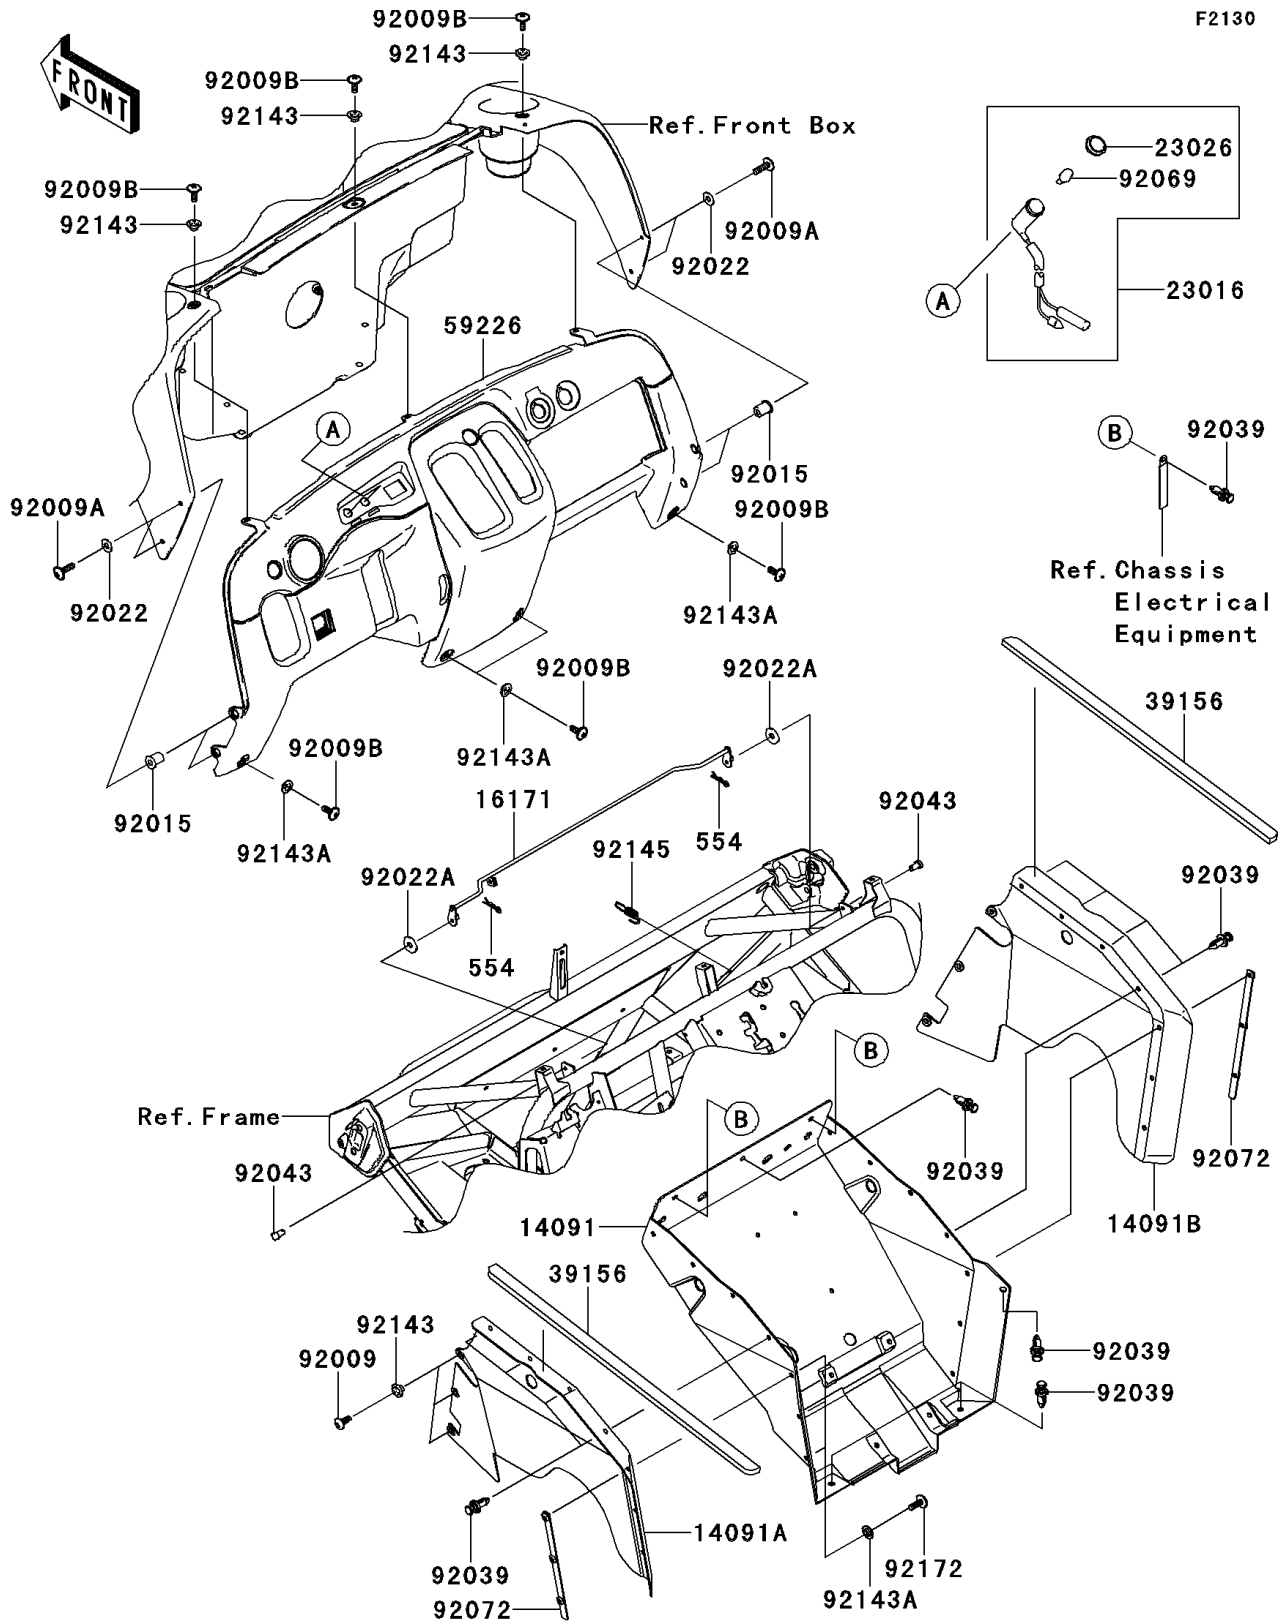

2011 MULE™ 610 4x4 PARTS DIAGRAM

Frame Fittings(Front)

2011 MULE™ 610 4x4 PARTS LIST

Frame Fittings(Front)

ITEM NAME	PART NUMBER	QUANTITY
COVER,FLOOR,CNT (Ref # 14091)	14091-0408	1
COVER,FLOOR,SIDE,LH (Ref # 14091A)	14091-0424	1
COVER,FLOOR,SIDE,RH (Ref # 14091B)	14091-0425	1
LINK,HOOD (Ref # 16171)	16171-7501	1
LAMP-ASSY,TEMP (Ref # 23016)	23016-1128	2
LENS,TEMP LAMP (Ref # 23026)	23026-1157	2
PAD (Ref # 39156)	39156-0071	2
PANEL-CONTROL,GRAY (Ref # 59226)	59226-0009-284	1
SCREW,TAPPING,6X16 (Ref # 92009)	92009-1166	6
SCREW,6X22,BLACK (Ref # 92009A)	92009-1256	4
SCREW,6X16 (Ref # 92009B)	92009-1621	7
NUT (Ref # 92015)	92015-1700	4
WASHER,6.5X16X1 (Ref # 92022)	92022-1143	4
WASHER,6.5X20X1.6,BLACK (Ref # 92022A)	92022-1346	2
RIVET (Ref # 92039)	92039-1229	15
PIN,6X9 (Ref # 92043)	92043-1626	2
BULB,12V 1.7W,T10 (Ref # 92069)	92069-1059	2
BAND (Ref # 92072)	92072-0042	2
COLLAR (Ref # 92143)	92143-1057	9
COLLAR (Ref # 92143A)	92143-1087	10
SPRING (Ref # 92145)	92145-0215	1
SCREW,6X18 (Ref # 92172)	92172-0002	6
PIN-SNAP (Ref # 554)	554DA0600	2