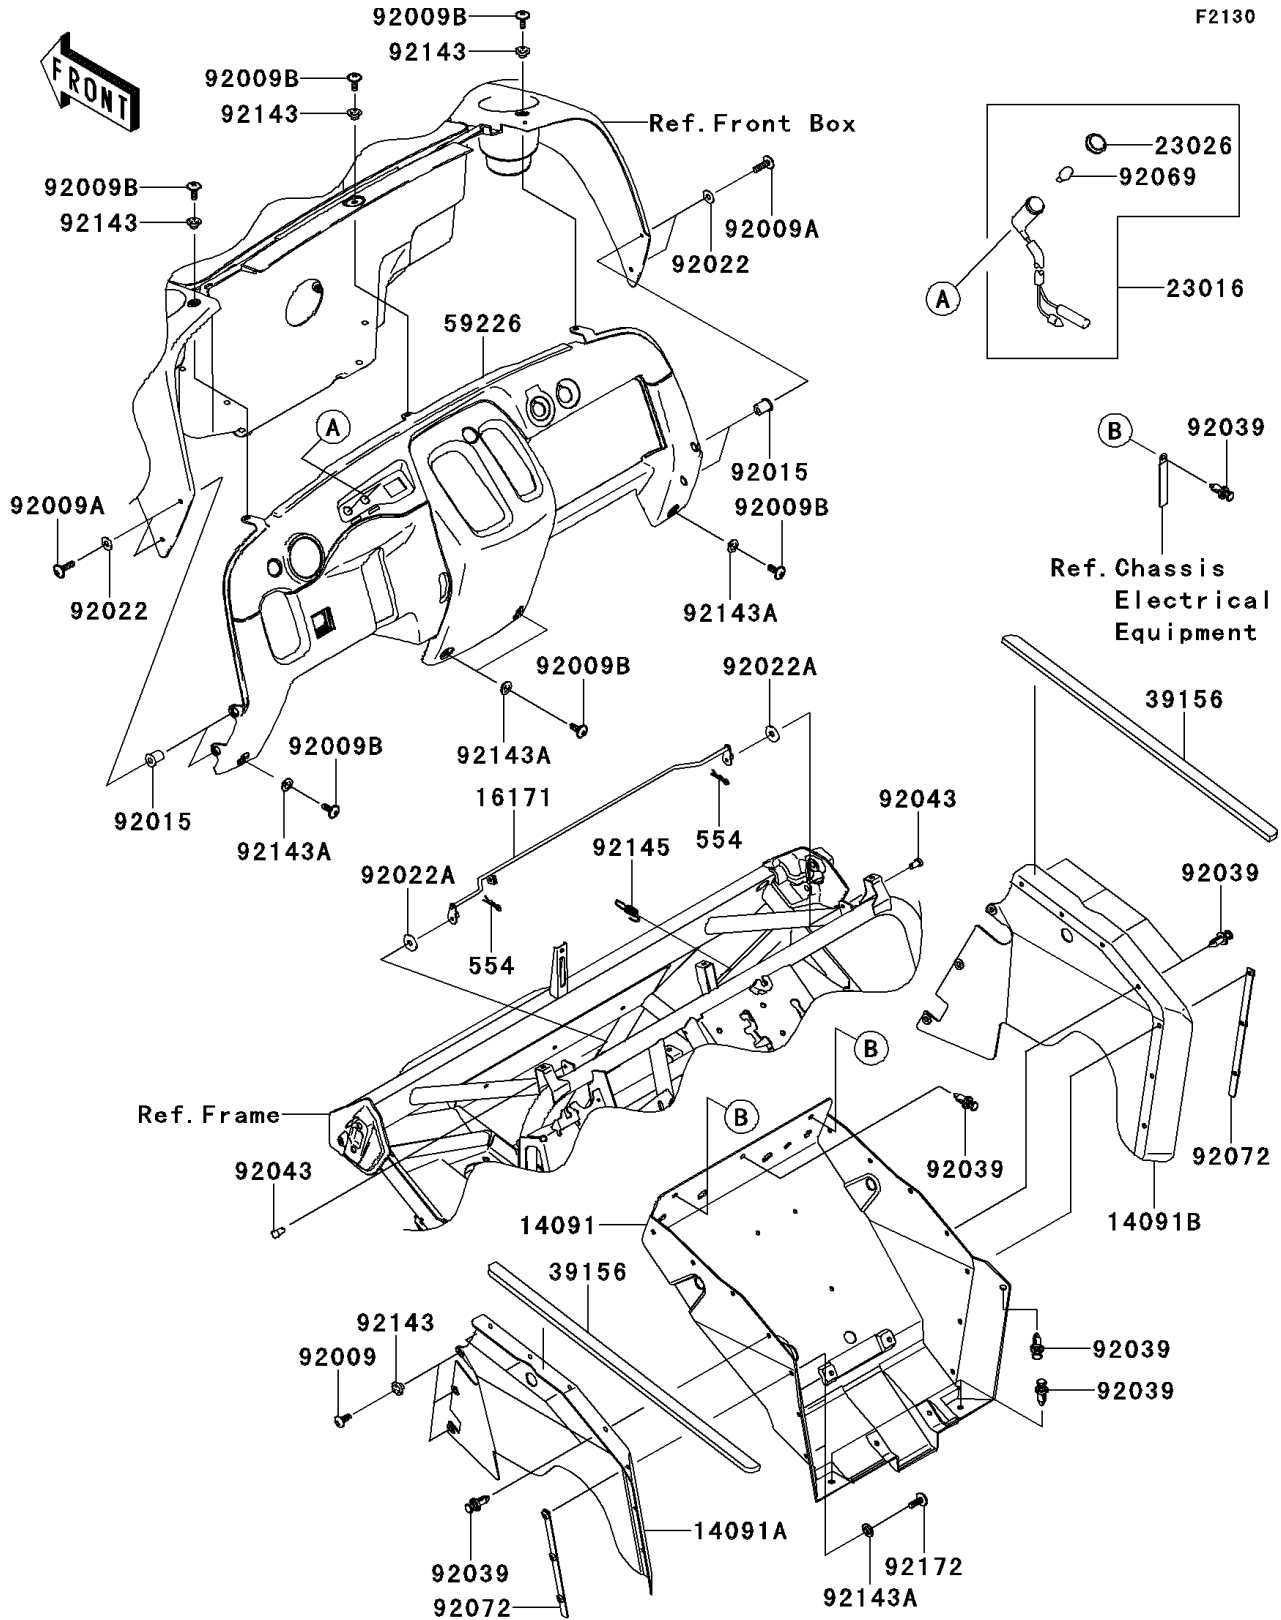

2013 MULE™ 610 4x4 PARTS DIAGRAM

Frame Fittings(Front)

2013 MULE™ 610 4x4 PARTS LIST

Frame Fittings(Front)

ITEM NAME	PART NUMBER	QUANTITY
COVER,FLOOR,CNT (Ref # 14091)	14091-0408	1
COVER,FLOOR,SIDE,LH (Ref # 14091A)	14091-0424	1
COVER,FLOOR,SIDE,RH (Ref # 14091B)	14091-0425	1
LINK,HOOD (Ref # 16171)	16171-7501	1
LAMP-ASSY,TEMP (Ref # 23016)	23016-1128	2
LENS,TEMP LAMP (Ref # 23026)	23026-1157	2
PAD (Ref # 39156)	39156-0071	2
PANEL-CONTROL,GRAY (Ref # 59226)	59226-0009-284	1
SCREW,TAPPING,6X16 (Ref # 92009)	92009-1166	6
SCREW,6X22,BLACK (Ref # 92009A)	92009-1256	4
SCREW,6X16 (Ref # 92009B)	92009-1621	7
NUT (Ref # 92015)	92015-1700	4
WASHER,6.5X16X1 (Ref # 92022)	92022-1143	4
WASHER,6.5X20X1.6,BLACK (Ref # 92022A)	92022-1346	2
RIVET (Ref # 92039)	92039-1229	15
PIN,6X9 (Ref # 92043)	92043-1626	2
BULB,12V 1.7W,T10 (Ref # 92069)	92069-1059	2
BAND (Ref # 92072)	92072-0042	2
COLLAR (Ref # 92143)	92143-1057	9
COLLAR (Ref # 92143A)	92143-1087	10
SPRING (Ref # 92145)	92145-0215	1
SCREW,6X18 (Ref # 92172)	92172-0002	6
PIN-SNAP (Ref # 554)	554DA0600	2