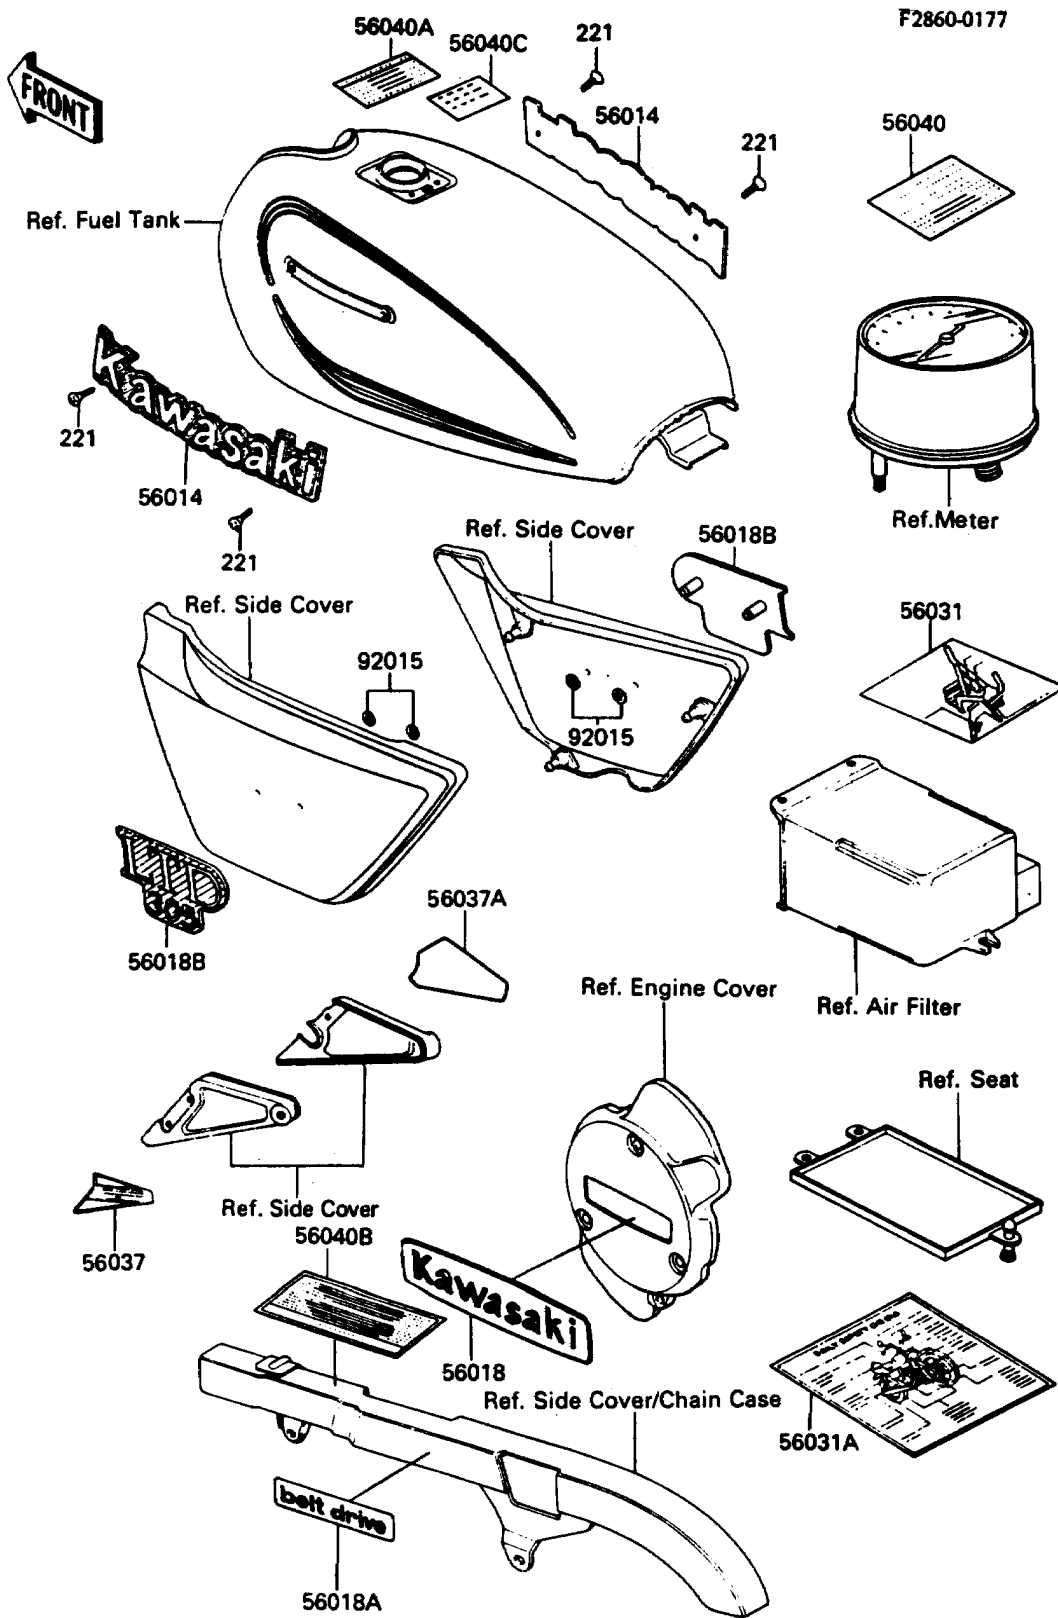

# 1988 LTD PARTS DIAGRAM

Labels

# 1988 LTD PARTS LIST

## Labels

ITEM NAME	PART NUMBER	QUANTITY
EMBLEM,FUEL TANK,KAWASAKI (Ref # 56014)	56014-1161	2
MARK,PULSING COIL CAP (Ref # 56018)	56018-1292	1
MARK,CHAIN CASE,"BELT DRIVE" (Ref # 56018A)	56018-1431	1
MARK,SIDE COVER (Ref # 56018B)	56018-1923	2
LABEL-MANUAL,BATTERY VENT (Ref # 56031)	56031-1148	1
LABEL-MANUAL,DAILY SAFETY (Ref # 56031A)	56031-1176	1
LABEL-SPECIFICATION,OIL FILTER (Ref # 56037A)	56037-1138	1
LABEL-WARNING,BREAK IN CAUTION (Ref # 56040)	56040-1007	1
LABEL-WARNING,BREAK IN CAUTION (Ref # 56040A)	56040-1008	1
LABEL-WARNING,BELT (Ref # 56040B)	56040-1022	1
LABEL-WARNING,EVAPO (Ref # 56040C)	56040-1121	1
NUT,PUSH,3MM (Ref # 92015)	92018-005	4
SCREW-CSK-CROS (Ref # 221)	221C0306	4