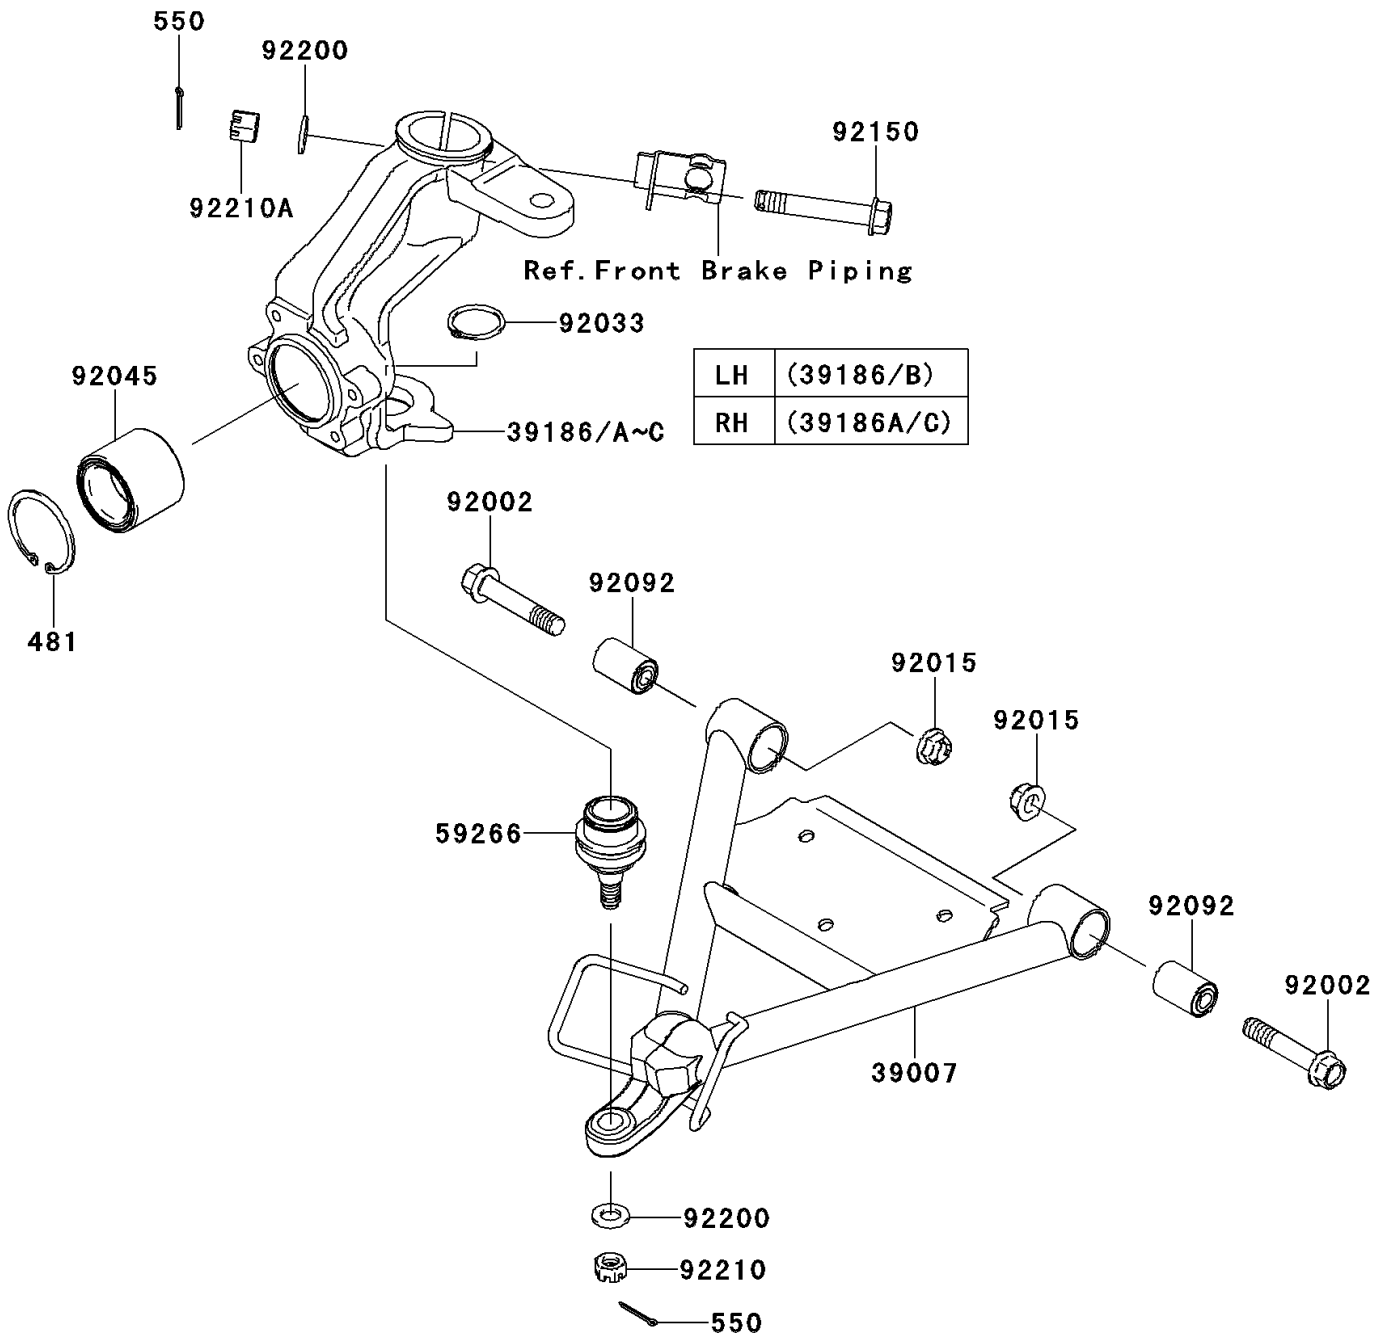

2011 MULE™ 610 4x4 PARTS DIAGRAM

Suspension

F2150

2011 MULE™ 610 4x4 PARTS LIST

Suspension

ITEM NAME	PART NUMBER	QUANTITY
ARM-SUSP (Ref # 39007)	39007-0029	2
KNUCKLE,LH (Ref # 39186)	39186-0061	1
KNUCKLE,RH (Ref # 39186A)	39186-0062	1
JOINT-BALL (Ref # 59266)	59266-1080	2
BOLT,ROD,12MM (Ref # 92002)	92002-1757	4
NUT,12MM (Ref # 92015)	92015-1706	4
RING-SNAP,C-TYPE,32MM (Ref # 92033)	92033-1262	2
BEARING-BALL,DAC2552W-7CS31 (Ref # 92045)	92045-0102	2
BUSHING-RUBBER (Ref # 92092)	92092-005	4
BOLT,FLANGED,12X72 (Ref # 92150)	92150-1356	2
WASHER,12.3X23X2.3 (Ref # 92200)	92200-1004	4
NUT,CASTLE,12MM (Ref # 92210)	92210-0395	2
NUT,12MM (Ref # 92210A)	92210-7501	2
CIRCLIP (Ref # 481)	481J5200	2
PIN-COTTER,3.0X25 (Ref # 550)	550AA3025	4