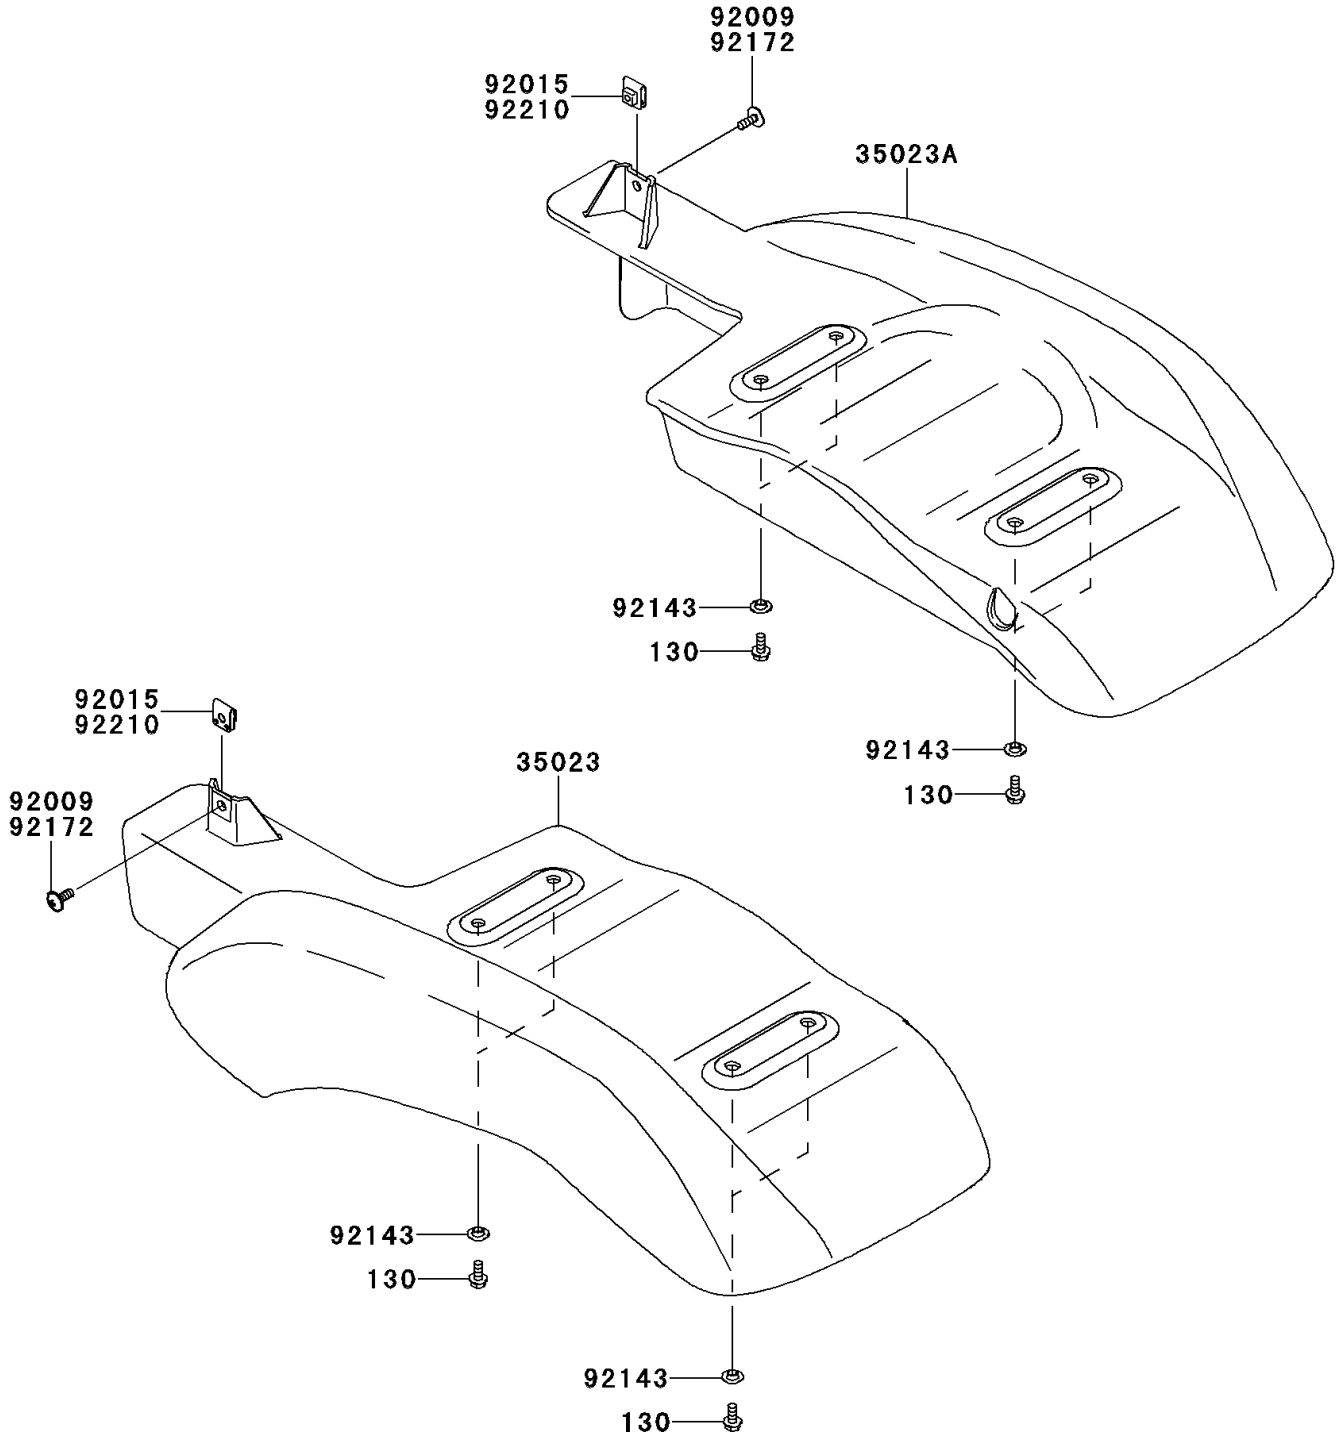

# 2013 MULE™ 610 4x4 PARTS DIAGRAM

Rear Fender(s)

F2172

### Rear Fender(s)

ITEM NAME	PART NUMBER	QUANTITY
FENDER-REAR,LH,F.BLACK (Ref # 35023)	35023-0045-6Z	1
FENDER-REAR,RH,F.BLACK (Ref # 35023A)	35023-0046-6Z	1
COLLAR (Ref # 92143)	92143-1087	8
SCREW,TAPPING,6X20 (Ref # 92172)	92172-0488	2
NUT,LEAF SPRING,6MM (Ref # 92210)	92210-0624	2
BOLT-FLANGED,6X14 (Ref # 130)	130BB0614	8