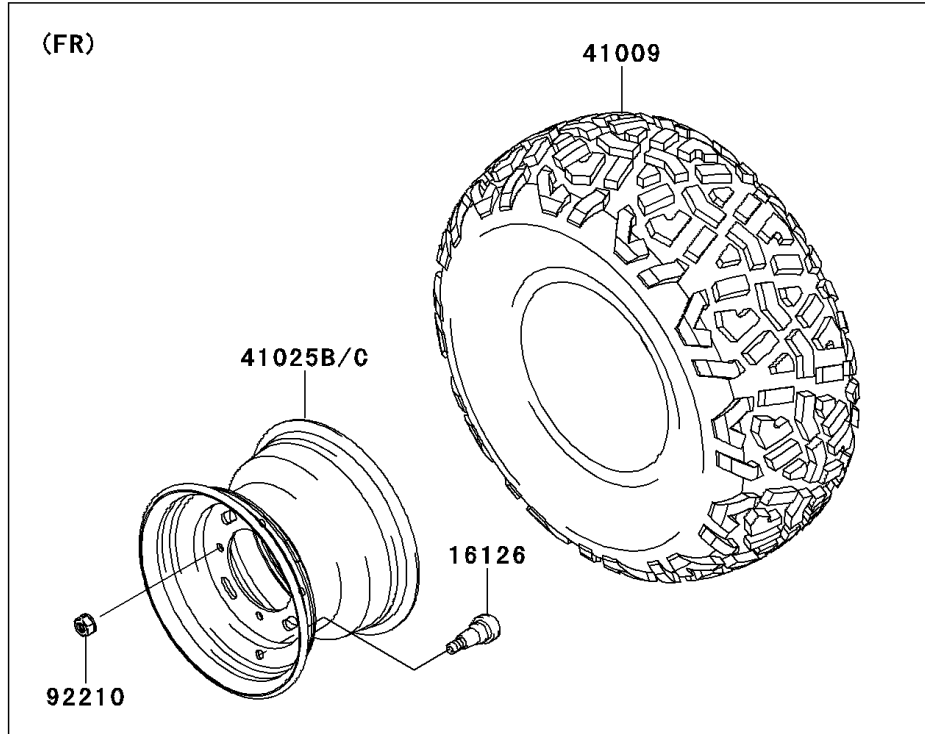

# 2011 MULE™ 610 4x4 PARTS DIAGRAM

Wheels/Tires

F2210

## 2011 MULE™ 610 4x4 PARTS LIST

### Wheels/Tires

ITEM NAME	PART NUMBER	QUANTITY
VALVE (Ref # 16126)	16126-4001	4
TIRE,FR,24X9.00-10 4PR (Ref # 41009)	41009-0290	2
TIRE,RR,24X11.00-10 4PR (Ref # 41009A)	41009-0291	2
RIM,RR,10X8.5,SILVER (Ref # 41025)	41025-0039-16H	2
RIM,FR,10X7.0 AT,SILVER (Ref # 41025B)	41025-0040-16H	2
NUT,LOCK,10MM (Ref # 92210)	92210-1204	16