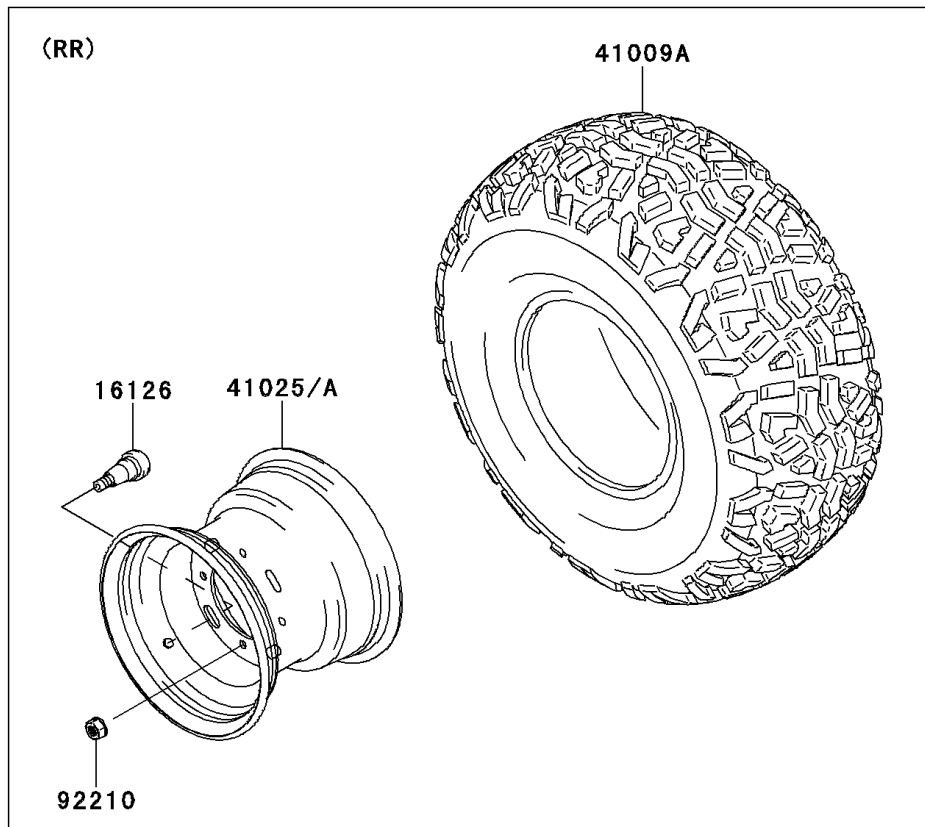

# 2011 MULE™ 610 4x4 PARTS DIAGRAM

Wheels/Tires

F2210

## 2011 MULE™ 610 4x4 PARTS LIST

### Wheels/Tires

ITEM NAME	PART NUMBER	QUANTITY
VALVE (Ref # 16126)	16126-4001	4
TIRE,FR,24X9.00-10 4PR (Ref # 41009)	41009-0290	2
TIRE,RR,24X11.00-10 4PR (Ref # 41009A)	41009-0291	2
RIM,RR,10X8.5,SILVER (Ref # 41025)	41025-0039-16H	2
RIM,FR,10X7.0 AT,SILVER (Ref # 41025B)	41025-0040-16H	2
NUT,LOCK,10MM (Ref # 92210)	92210-1204	16