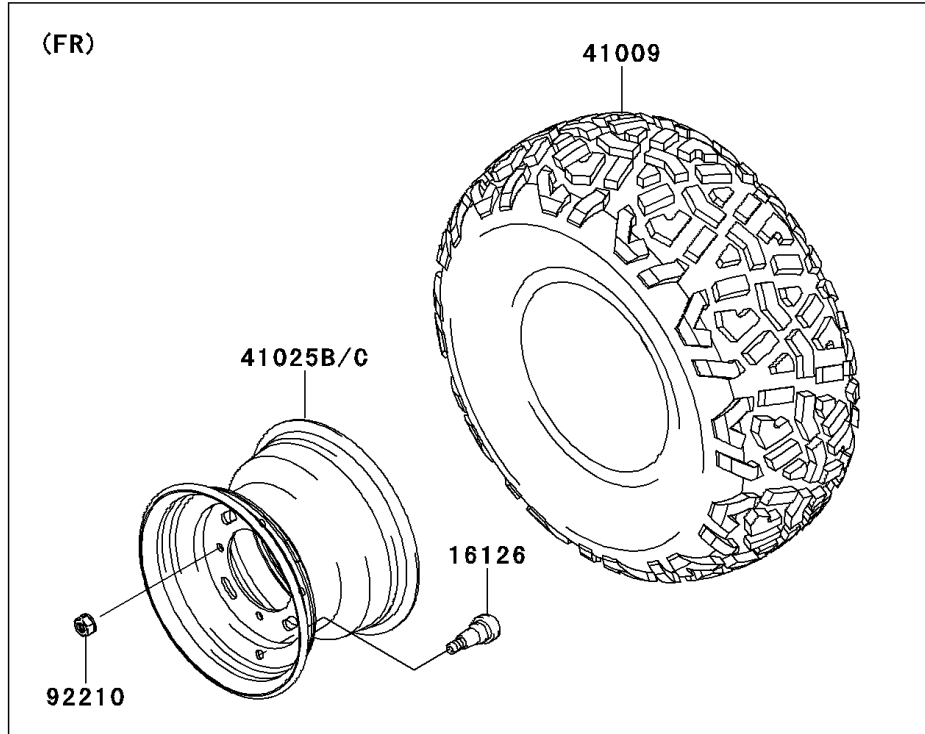

# 2013 MULE™ 610 4x4 PARTS DIAGRAM

Wheels/Tires

F2210

## 2013 MULE™ 610 4x4 PARTS LIST

### Wheels/Tires

ITEM NAME	PART NUMBER	QUANTITY
VALVE (Ref # 16126)	16126-4001	4
TIRE,FR,24X9.00-10 4PR (Ref # 41009)	41009-0290	2
TIRE,RR,24X11.00-10 4PR (Ref # 41009A)	41009-0291	2
RIM,RR,10X8.5,SILVER (Ref # 41025)	41025-0039-16H	2
RIM,FR,10X7.0 AT,SILVER (Ref # 41025B)	41025-0040-16H	2
NUT,LOCK,10MM (Ref # 92210)	92210-1204	16