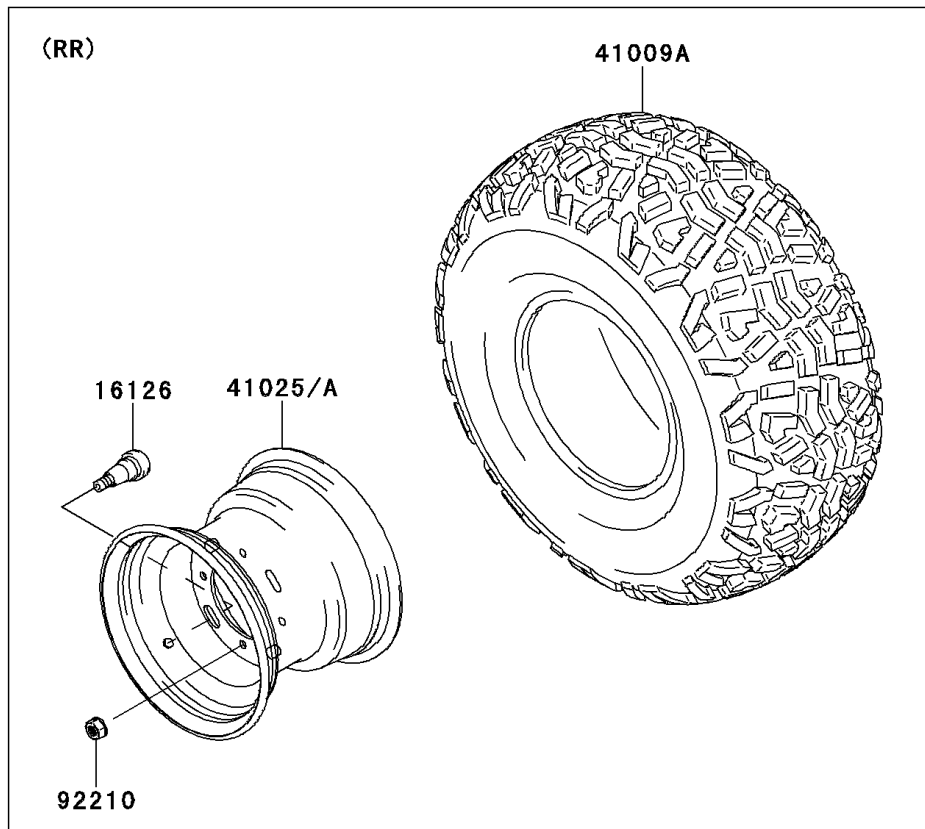

# 2013 MULE™ 610 4x4 PARTS DIAGRAM

Wheels/Tires

F2210

## 2013 MULE™ 610 4x4 PARTS LIST

### Wheels/Tires

ITEM NAME	PART NUMBER	QUANTITY
VALVE (Ref # 16126)	16126-4001	4
TIRE,FR,24X9.00-10 4PR (Ref # 41009)	41009-0290	2
TIRE,RR,24X11.00-10 4PR (Ref # 41009A)	41009-0291	2
RIM,RR,10X8.5,SILVER (Ref # 41025)	41025-0039-16H	2
RIM,FR,10X7.0 AT,SILVER (Ref # 41025B)	41025-0040-16H	2
NUT,LOCK,10MM (Ref # 92210)	92210-1204	16