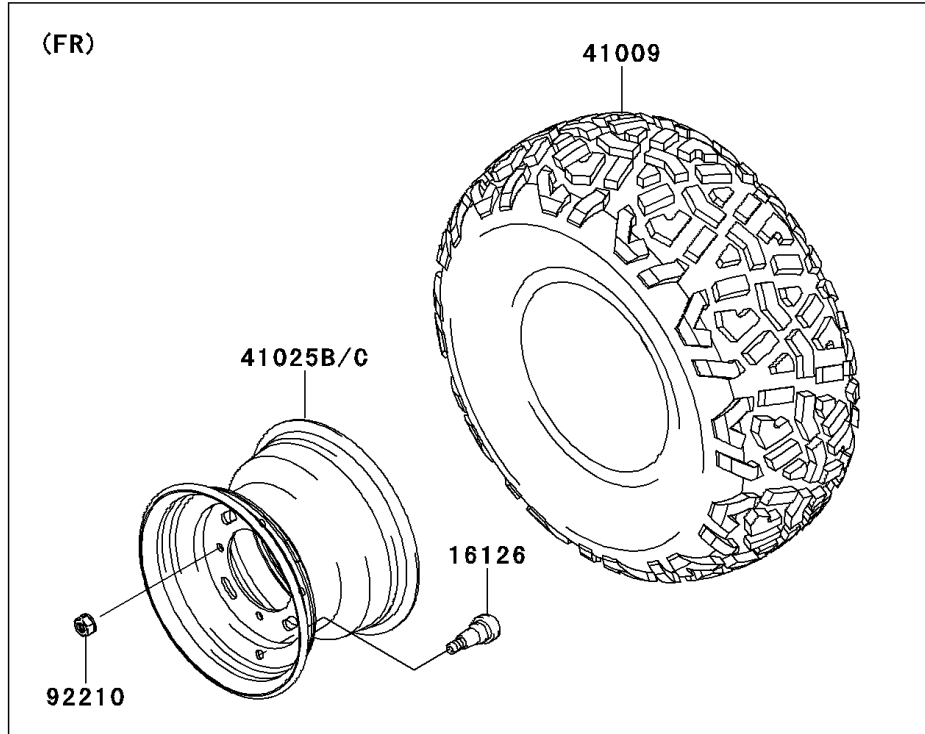

# 2014 MULE™ 610 4x4 PARTS DIAGRAM

Wheels/Tires

F2210

## 2014 MULE™ 610 4x4 PARTS LIST

### Wheels/Tires

ITEM NAME	PART NUMBER	QUANTITY
VALVE (Ref # 16126)	16126-4001	4
TIRE,FR,24X9.00-10 4PR (Ref # 41009)	41009-0290	2
TIRE,RR,24X11.00-10 4PR (Ref # 41009A)	41009-0291	2
RIM,RR,10X8.5,F.S.BLACK (Ref # 41025A)	41025-0039-397	2
RIM,FR,10X7.0 AT,F.S.BLACK (Ref # 41025C)	41025-0040-397	2
NUT,LOCK,10MM (Ref # 92210)	92210-1204	16