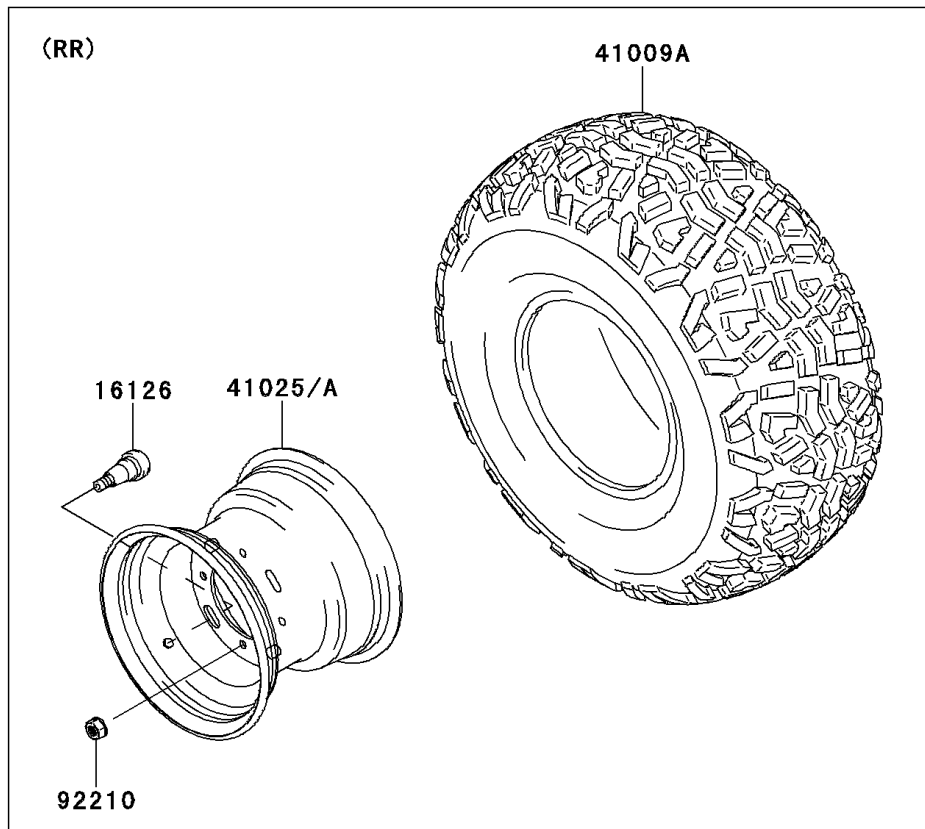

# 2014 MULE™ 610 4x4 PARTS DIAGRAM

Wheels/Tires

F2210

## 2014 MULE™ 610 4x4 PARTS LIST

### Wheels/Tires

ITEM NAME	PART NUMBER	QUANTITY
VALVE (Ref # 16126)	16126-4001	4
TIRE,FR,24X9.00-10 4PR (Ref # 41009)	41009-0290	2
TIRE,RR,24X11.00-10 4PR (Ref # 41009A)	41009-0291	2
RIM,RR,10X8.5,F.S.BLACK (Ref # 41025A)	41025-0039-397	2
RIM,FR,10X7.0 AT,F.S.BLACK (Ref # 41025C)	41025-0040-397	2
NUT,LOCK,10MM (Ref # 92210)	92210-1204	16