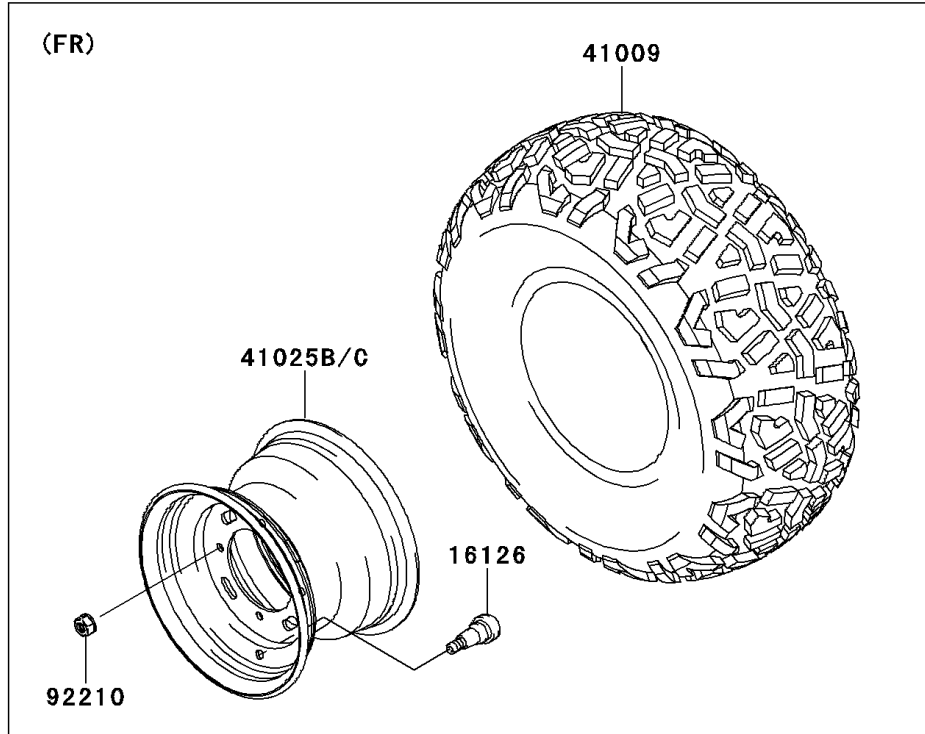

2012 MULE™ 610 4x4 PARTS DIAGRAM

Wheels/Tires

F2210

2012 MULE™ 610 4x4 PARTS LIST

Wheels/Tires

ITEM NAME	PART NUMBER	QUANTITY
VALVE (Ref # 16126)	16126-4001	4
TIRE,FR,24X9.00-10 4PR (Ref # 41009)	41009-0290	2
TIRE,RR,24X11.00-10 4PR (Ref # 41009A)	41009-0291	2
RIM,RR,10X8.5,F.S.BLACK (Ref # 41025A)	41025-0039-397	2
RIM,FR,10X7.0 AT,F.S.BLACK (Ref # 41025C)	41025-0040-397	2
NUT,LOCK,10MM (Ref # 92210)	92210-1204	16