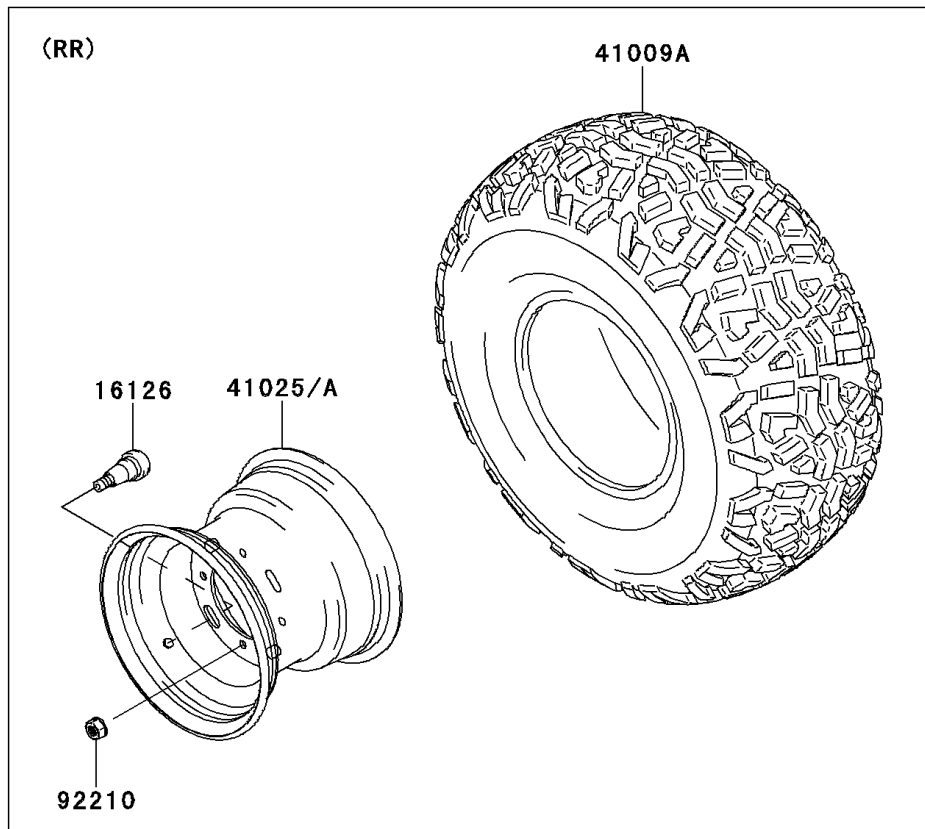

2012 MULE™ 610 4x4 PARTS DIAGRAM

Wheels/Tires

F2210

2012 MULE™ 610 4x4 PARTS LIST

Wheels/Tires

ITEM NAME	PART NUMBER	QUANTITY
VALVE (Ref # 16126)	16126-4001	4
TIRE,FR,24X9.00-10 4PR (Ref # 41009)	41009-0290	2
TIRE,RR,24X11.00-10 4PR (Ref # 41009A)	41009-0291	2
RIM,RR,10X8.5,F.S.BLACK (Ref # 41025A)	41025-0039-397	2
RIM,FR,10X7.0 AT,F.S.BLACK (Ref # 41025C)	41025-0040-397	2
NUT,LOCK,10MM (Ref # 92210)	92210-1204	16