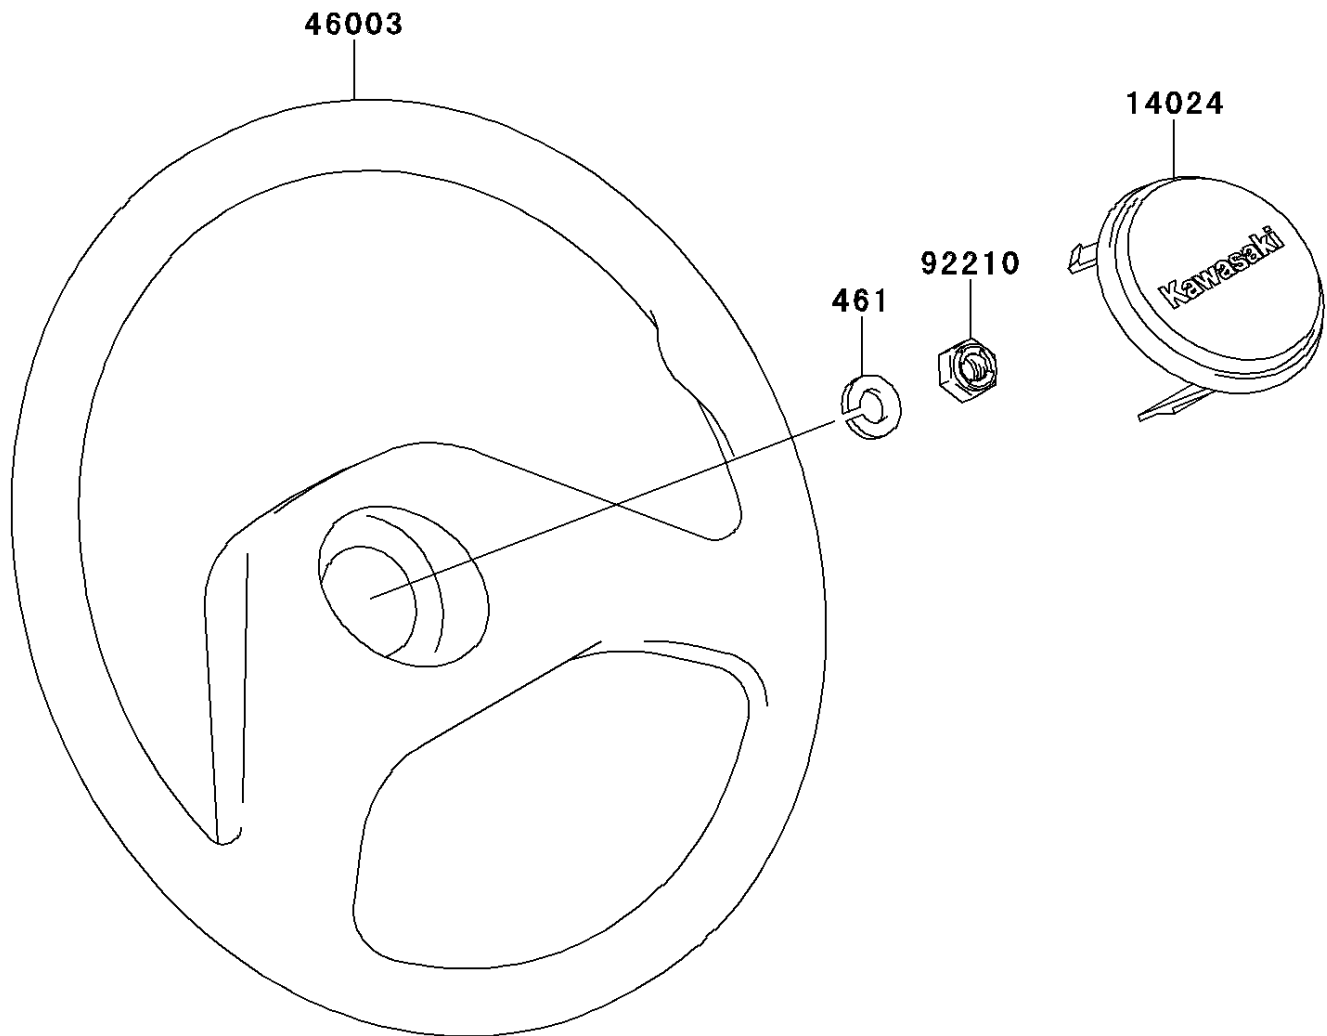

2013 MULE™ 610 4x4 PARTS DIAGRAM

Steering Wheel

F2311

2013 MULE™ 610 4x4 PARTS LIST

Steering Wheel

ITEM NAME	PART NUMBER	QUANTITY
COVER,HORN SWITCH (Ref # 14024)	14024-1574	1
HANDLE,STEERING (Ref # 46003)	46003-1265	1
NUT,LOCK,12MM (Ref # 92210)	92210-1249	1
WASHER-SPRING,12MM (Ref # 461)	461DA1200	1