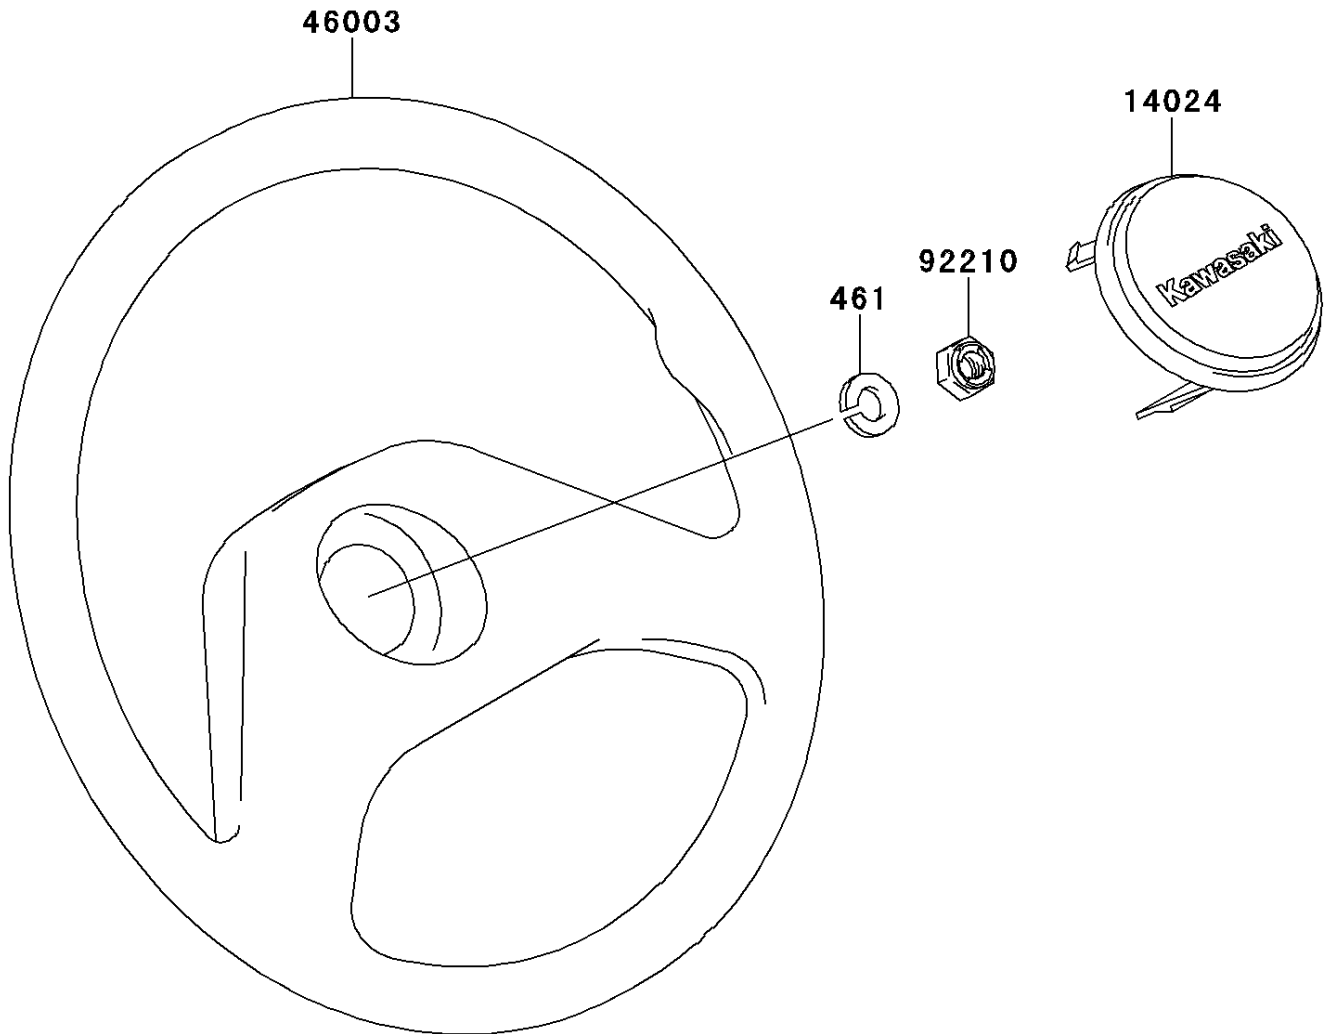

# 2015 MULE™ 610 4x4 PARTS DIAGRAM

Steering Wheel

F2311

## 2015 MULE™ 610 4x4 PARTS LIST

### Steering Wheel

ITEM NAME	PART NUMBER	QUANTITY
COVER,HORN SWITCH (Ref # 14024)	14024-1574	1
HANDLE,STEERING (Ref # 46003)	46003-1265	1
NUT,LOCK,12MM (Ref # 92210)	92210-1249	1
WASHER-SPRING,12MM (Ref # 461)	461DA1200	1