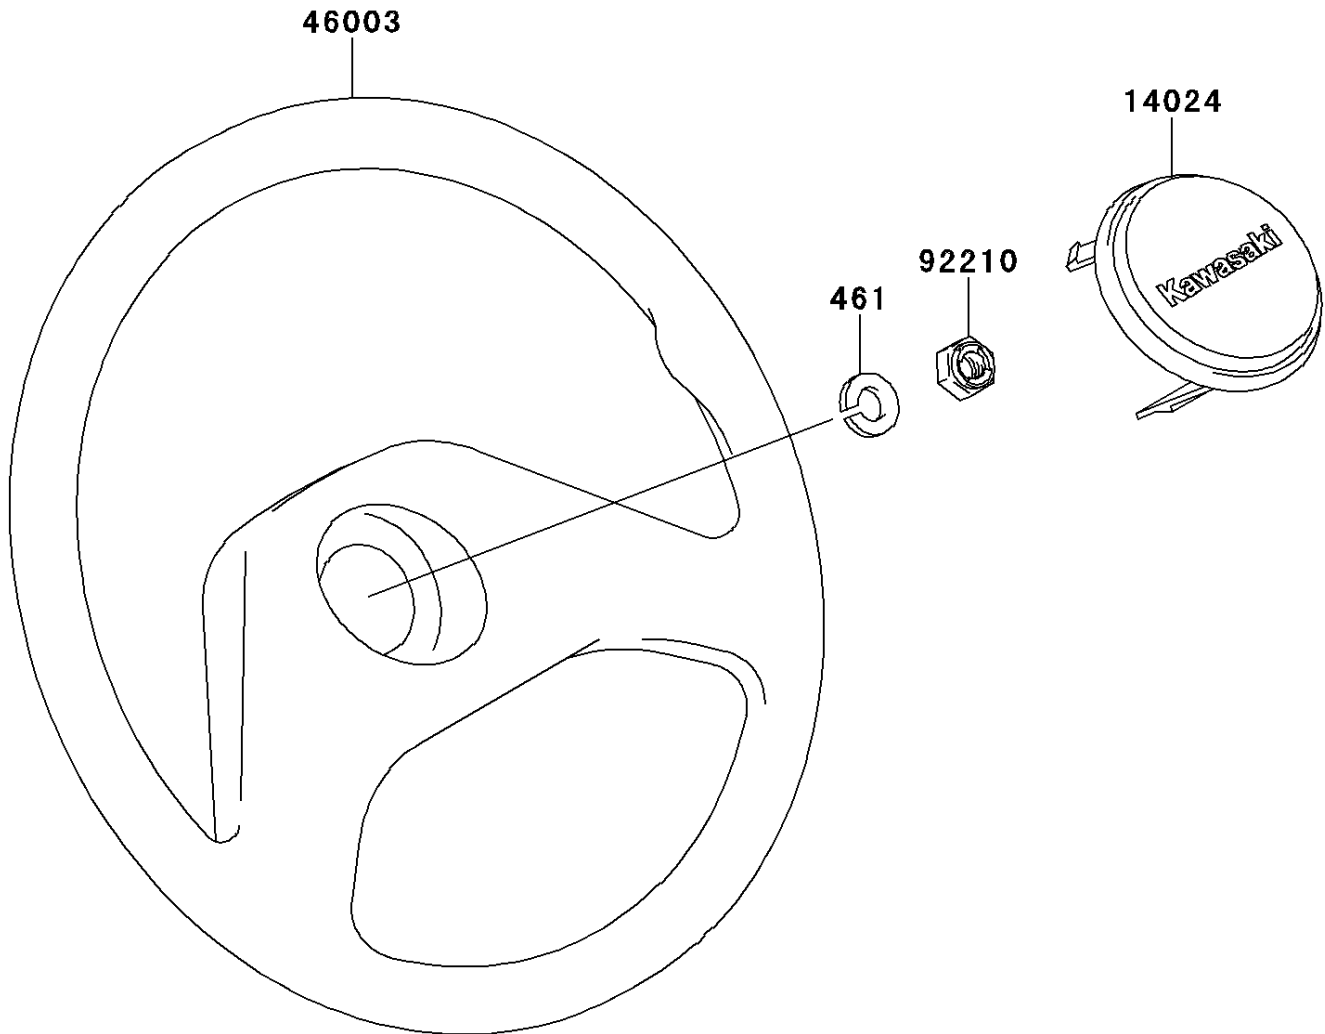

2012 MULE™ 610 4x4 PARTS DIAGRAM

Steering Wheel

F2311

2012 MULE™ 610 4x4 PARTS LIST

Steering Wheel

ITEM NAME	PART NUMBER	QUANTITY
COVER,HORN SWITCH (Ref # 14024)	14024-1574	1
HANDLE,STEERING (Ref # 46003)	46003-1265	1
NUT,LOCK,12MM (Ref # 92210)	92210-1249	1
WASHER-SPRING,12MM (Ref # 461)	461DA1200	1