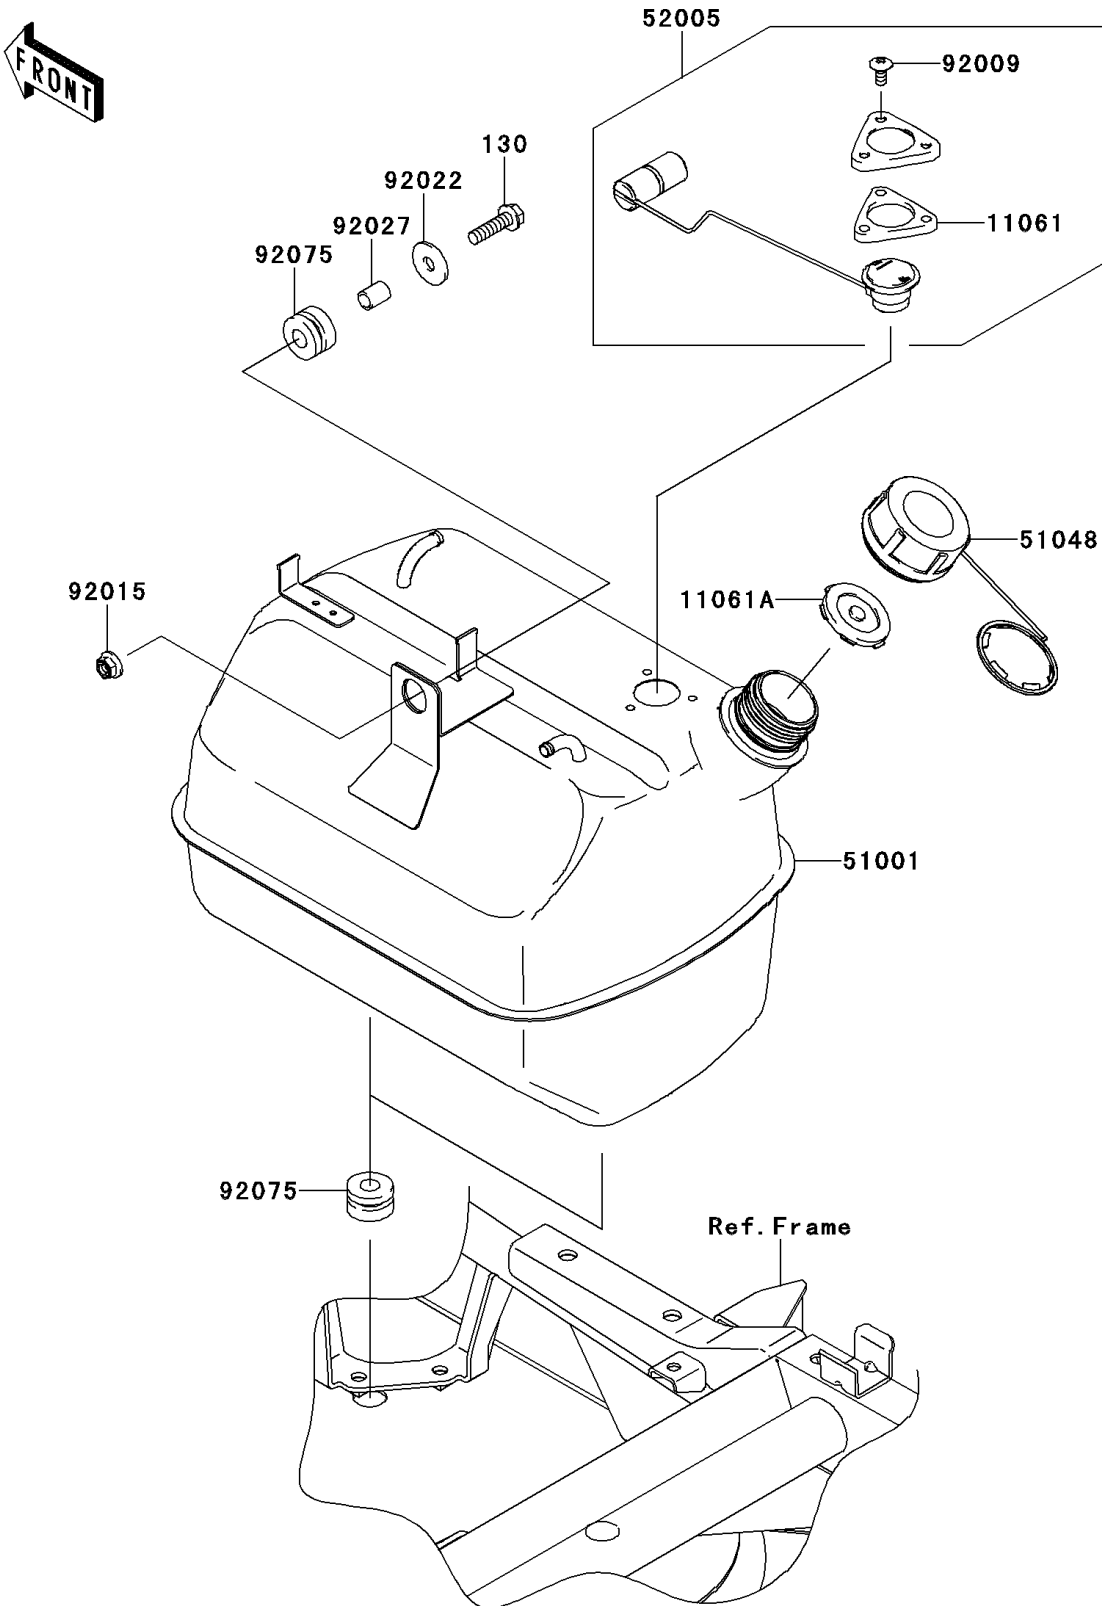

2011 MULE™ 610 4x4 PARTS DIAGRAM

Fuel Tank

F2410

2011 MULE™ 610 4x4 PARTS LIST

Fuel Tank

ITEM NAME	PART NUMBER	QUANTITY
GASKET,FUEL GAUGE (Ref # 11061)	11061-0120	1
GASKET,FUEL TANK CAP (Ref # 11061A)	11061-7508	1
TANK-COMP-FUEL (Ref # 51001)	51001-0341	1
CAP-ASSY-TANK,FUEL (Ref # 51048)	51048-0026	1
GAUGE,FUEL (Ref # 52005)	52005-0080	1
SCREW,6X14 (Ref # 92009)	92009-1541	3
NUT,LOCK,FLANGED,8MM (Ref # 92015)	92015-1397	1
WASHER,9X28X2.3 (Ref # 92022)	92022-1632	1
COLLAR,8.8X12X15.5 (Ref # 92027)	92027-1081	1
DAMPER (Ref # 92075)	92075-1736	3
BOLT-FLANGED,8X30 (Ref # 130)	130AA0830	1