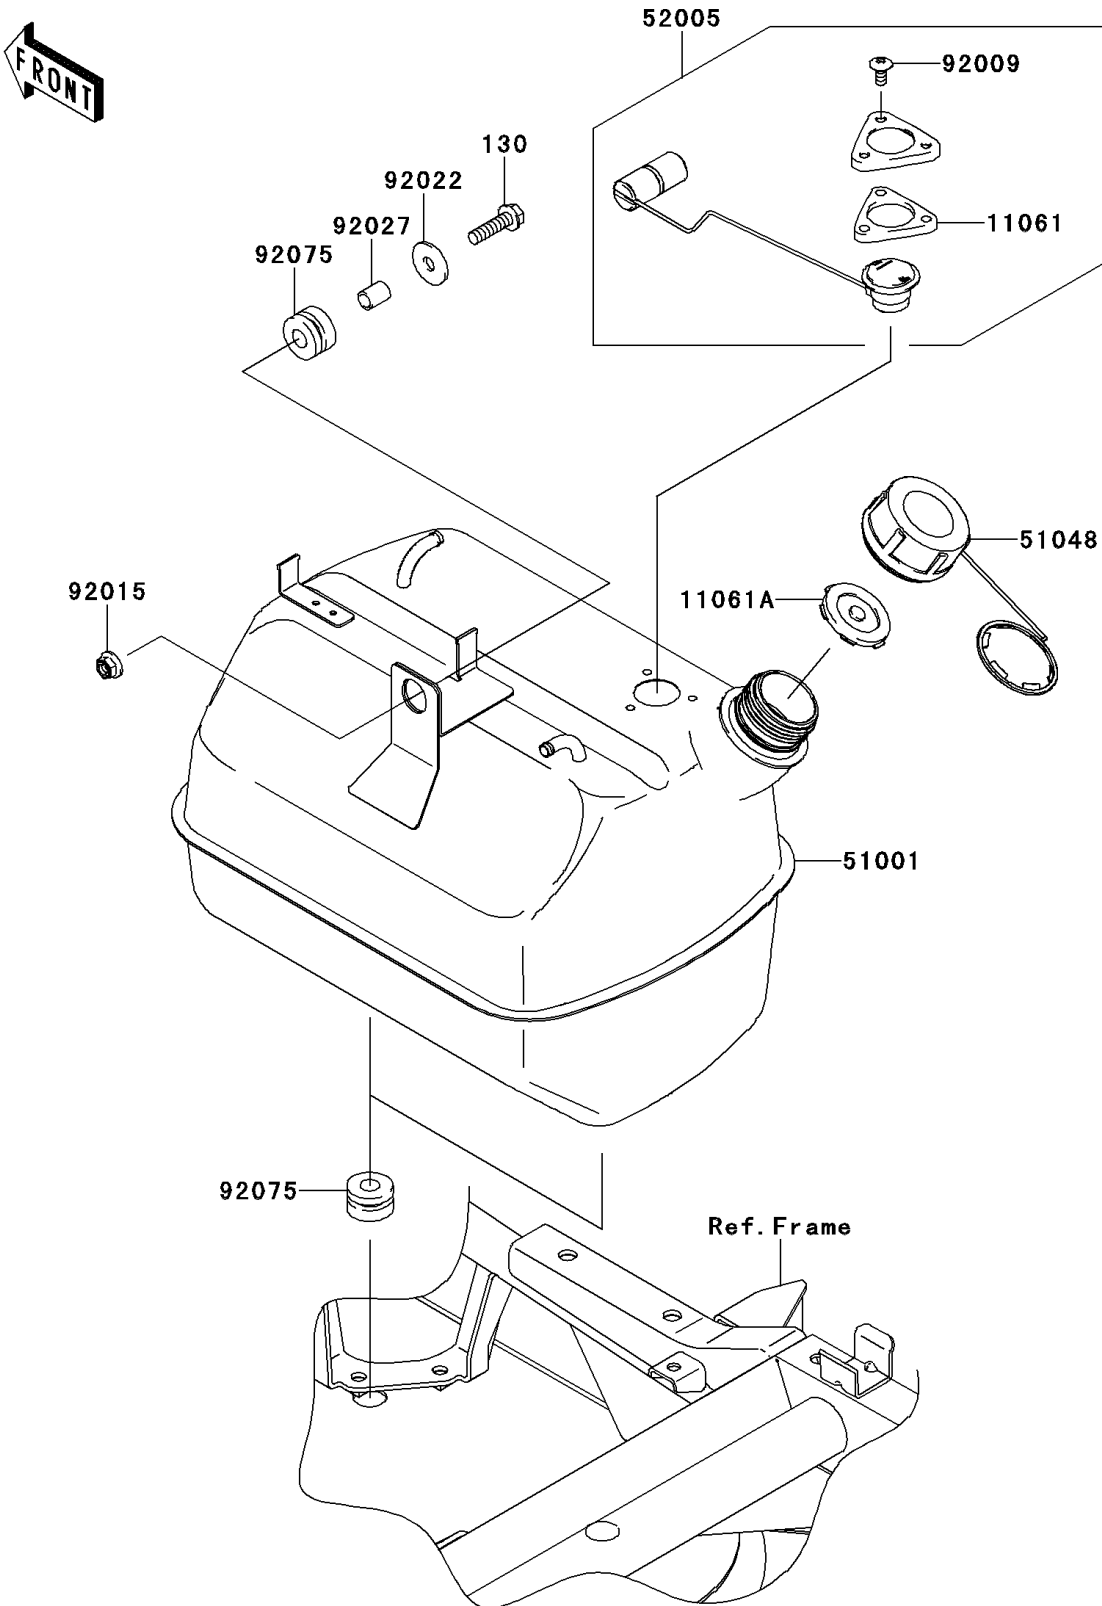

2012 MULE™ 610 4x4 PARTS DIAGRAM

Fuel Tank

F2410

2012 MULE™ 610 4x4 PARTS LIST

Fuel Tank

ITEM NAME	PART NUMBER	QUANTITY
GASKET,FUEL GAUGE (Ref # 11061)	11061-0120	1
GASKET,FUEL TANK CAP (Ref # 11061A)	11061-7508	1
TANK-COMP-FUEL (Ref # 51001)	51001-0341	1
CAP-ASSY-TANK,FUEL (Ref # 51048)	51048-0026	1
GAUGE,FUEL (Ref # 52005)	52005-0080	1
SCREW,6X14 (Ref # 92009)	92009-1541	3
NUT,LOCK,FLANGED,8MM (Ref # 92015)	92015-1397	1
WASHER,9X28X2.3 (Ref # 92022)	92022-1632	1
COLLAR,8.8X12X15.5 (Ref # 92027)	92027-1081	1
DAMPER (Ref # 92075)	92075-1736	3
BOLT-FLANGED,8X30 (Ref # 130)	130AA0830	1