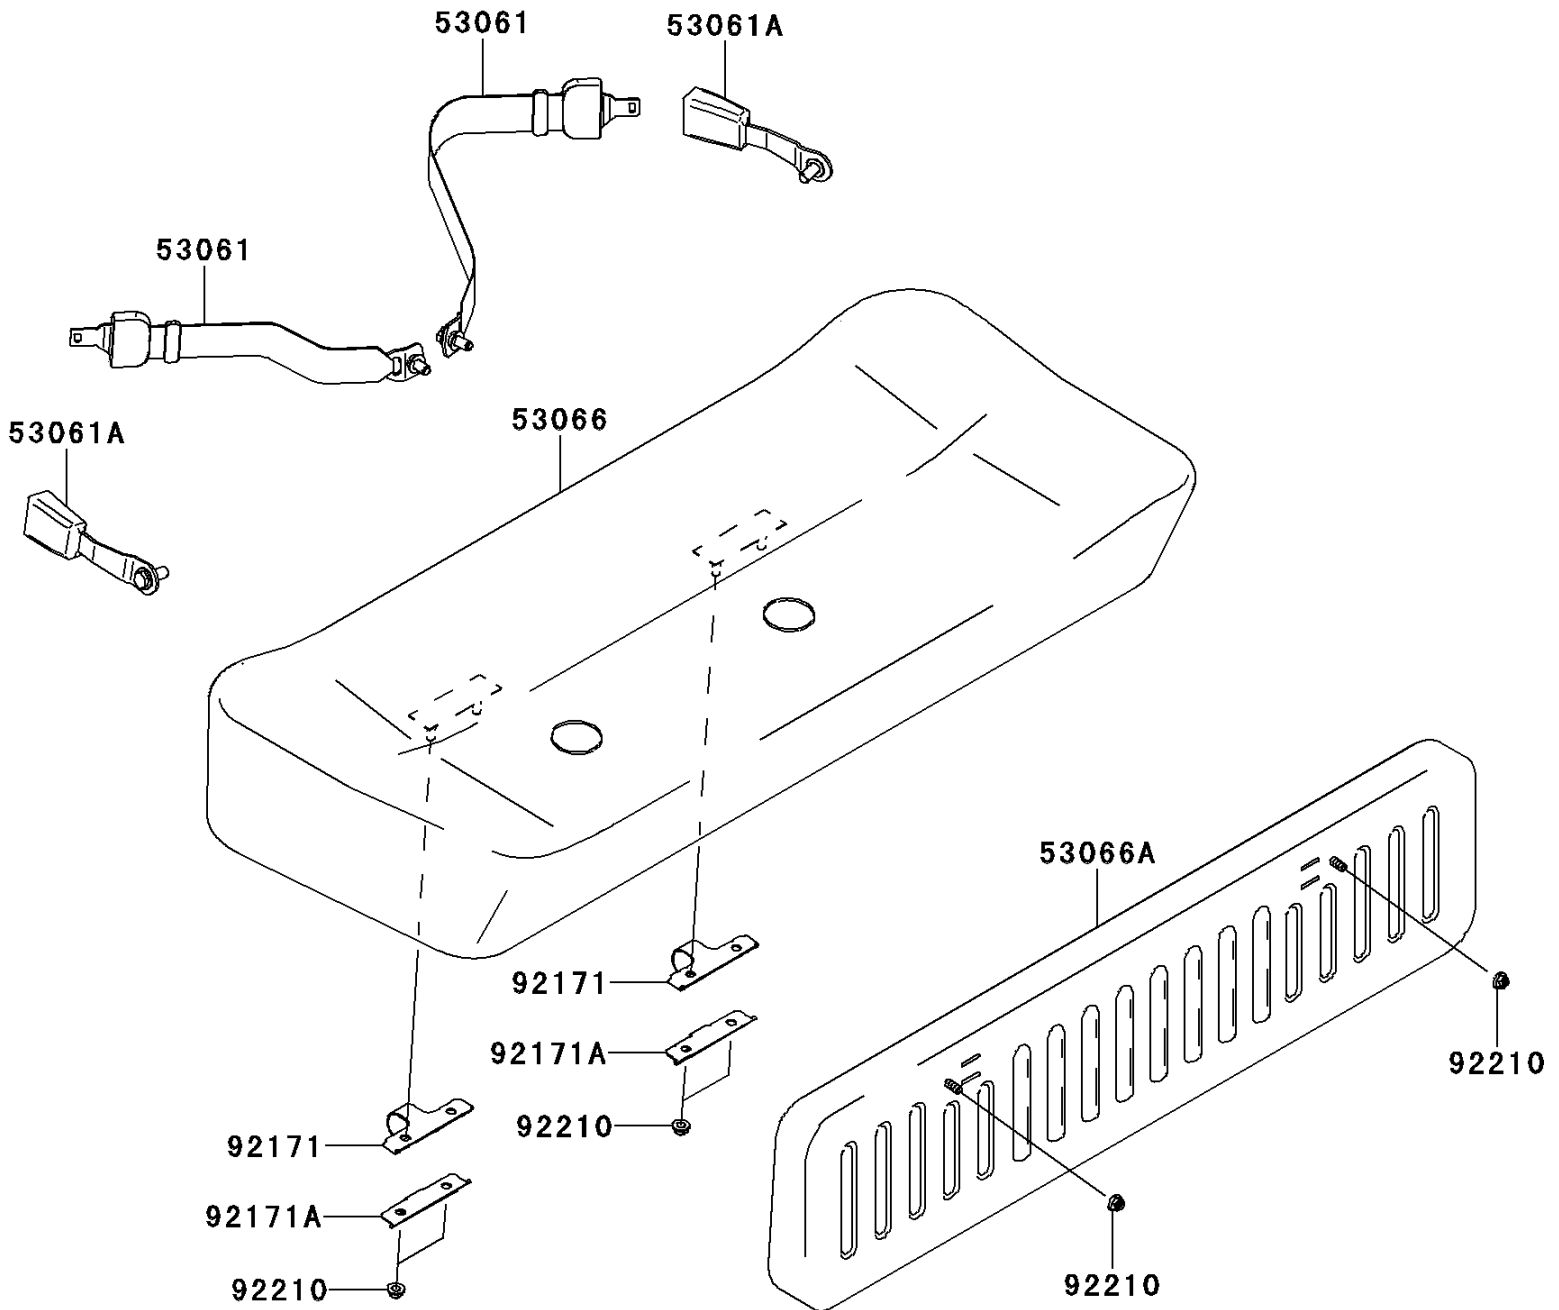

2012 MULE™ 610 4x4 PARTS DIAGRAM

Seat

F2510

2012 MULE™ 610 4x4 PARTS LIST

Seat

ITEM NAME	PART NUMBER	QUANTITY
BELT-SEAT,CATCH PLATE (Ref # 53061)	53061-1013	2
BELT-SEAT,BUCKLE (Ref # 53061A)	53061-1014	2
SEAT-ASSY,CUSHION,GRAY (Ref # 53066)	53066-0269-12H	1
SEAT-ASSY,BACK,GRAY (Ref # 53066A)	53066-0270-12H	1
CLAMP (Ref # 92171)	92171-0441	2
CLAMP (Ref # 92171A)	92171-0442	2
NUT,FLANGED,LOCK,8MM (Ref # 92210)	92210-0005	6