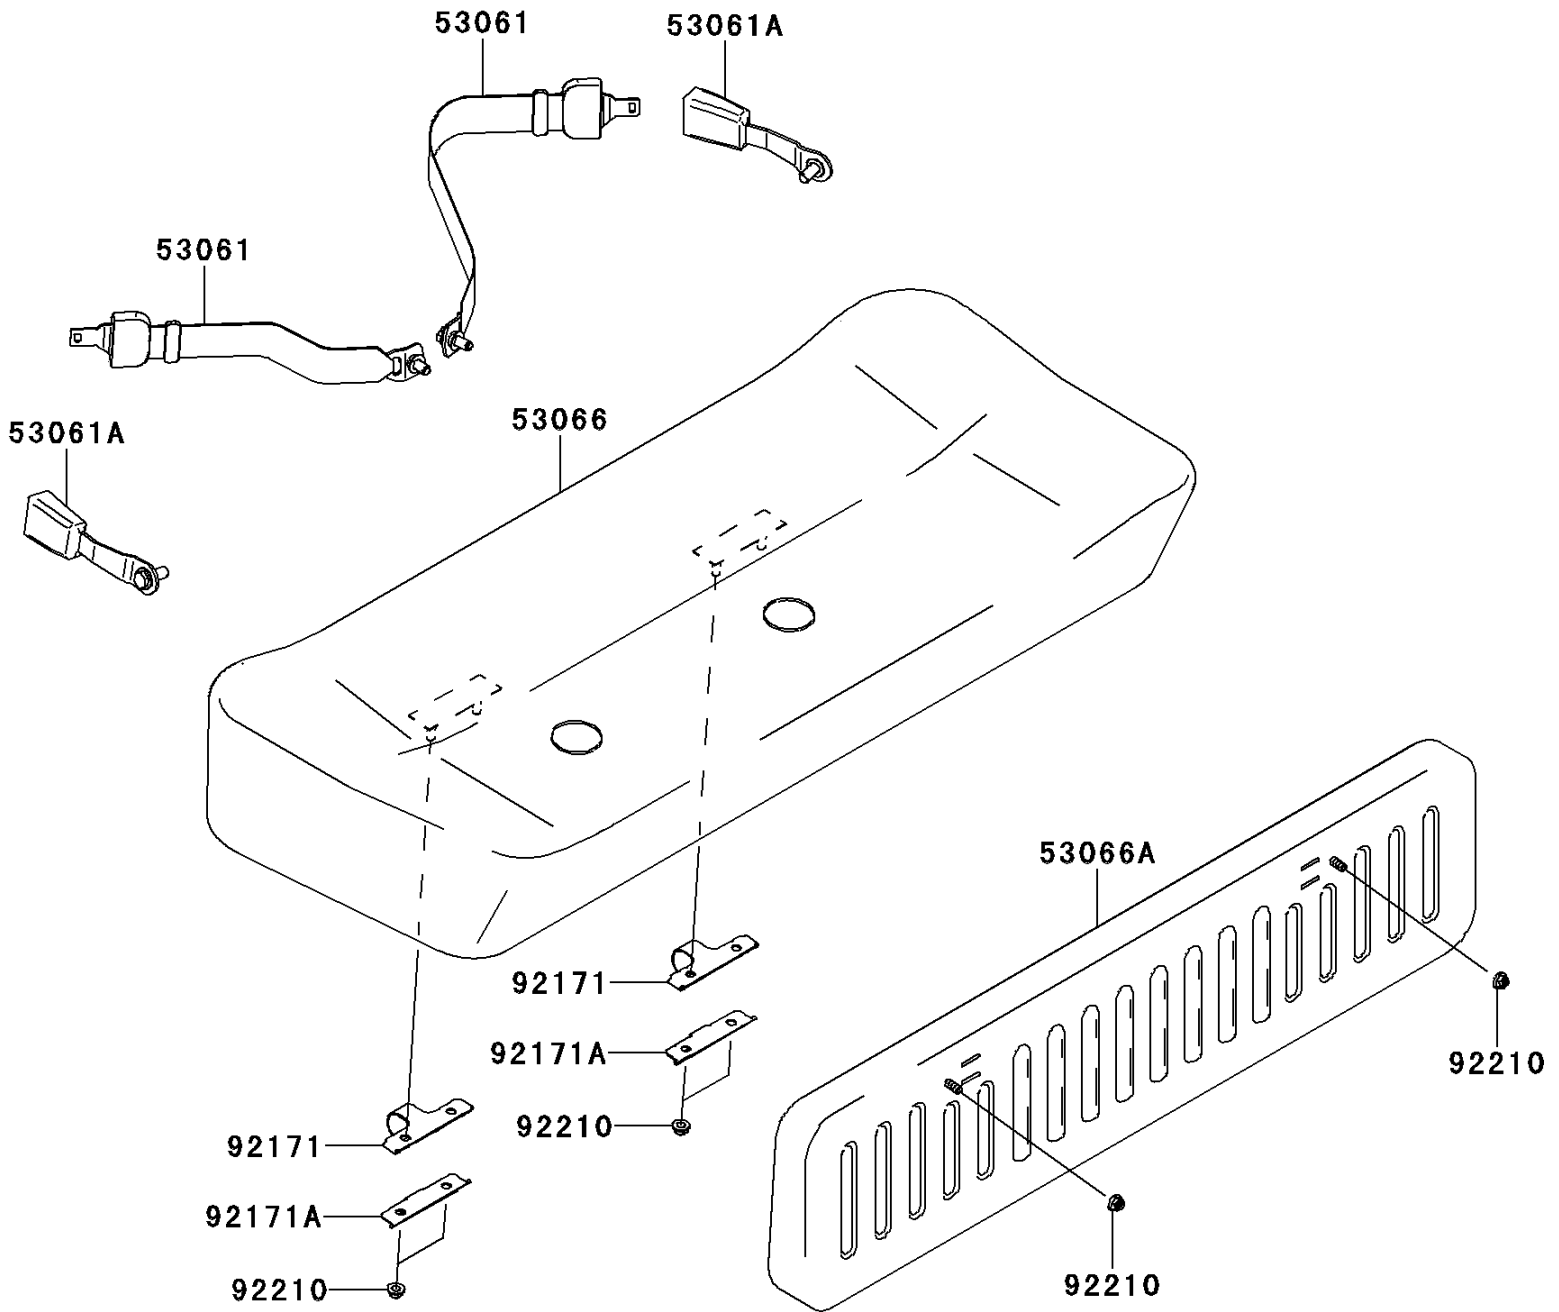

2013 MULE™ 610 4x4 PARTS DIAGRAM

Seat

F2510

2013 MULE™ 610 4x4 PARTS LIST

Seat

ITEM NAME	PART NUMBER	QUANTITY
BELT-SEAT,CATCH PLATE (Ref # 53061)	53061-1013	2
BELT-SEAT,BUCKLE (Ref # 53061A)	53061-1014	2
SEAT-ASSY,CUSHION,GRAY (Ref # 53066)	53066-0269-12H	1
SEAT-ASSY,BACK,GRAY (Ref # 53066A)	53066-0270-12H	1
CLAMP (Ref # 92171)	92171-0441	2
CLAMP (Ref # 92171A)	92171-0442	2
NUT,FLANGED,LOCK,8MM (Ref # 92210)	92210-0005	6