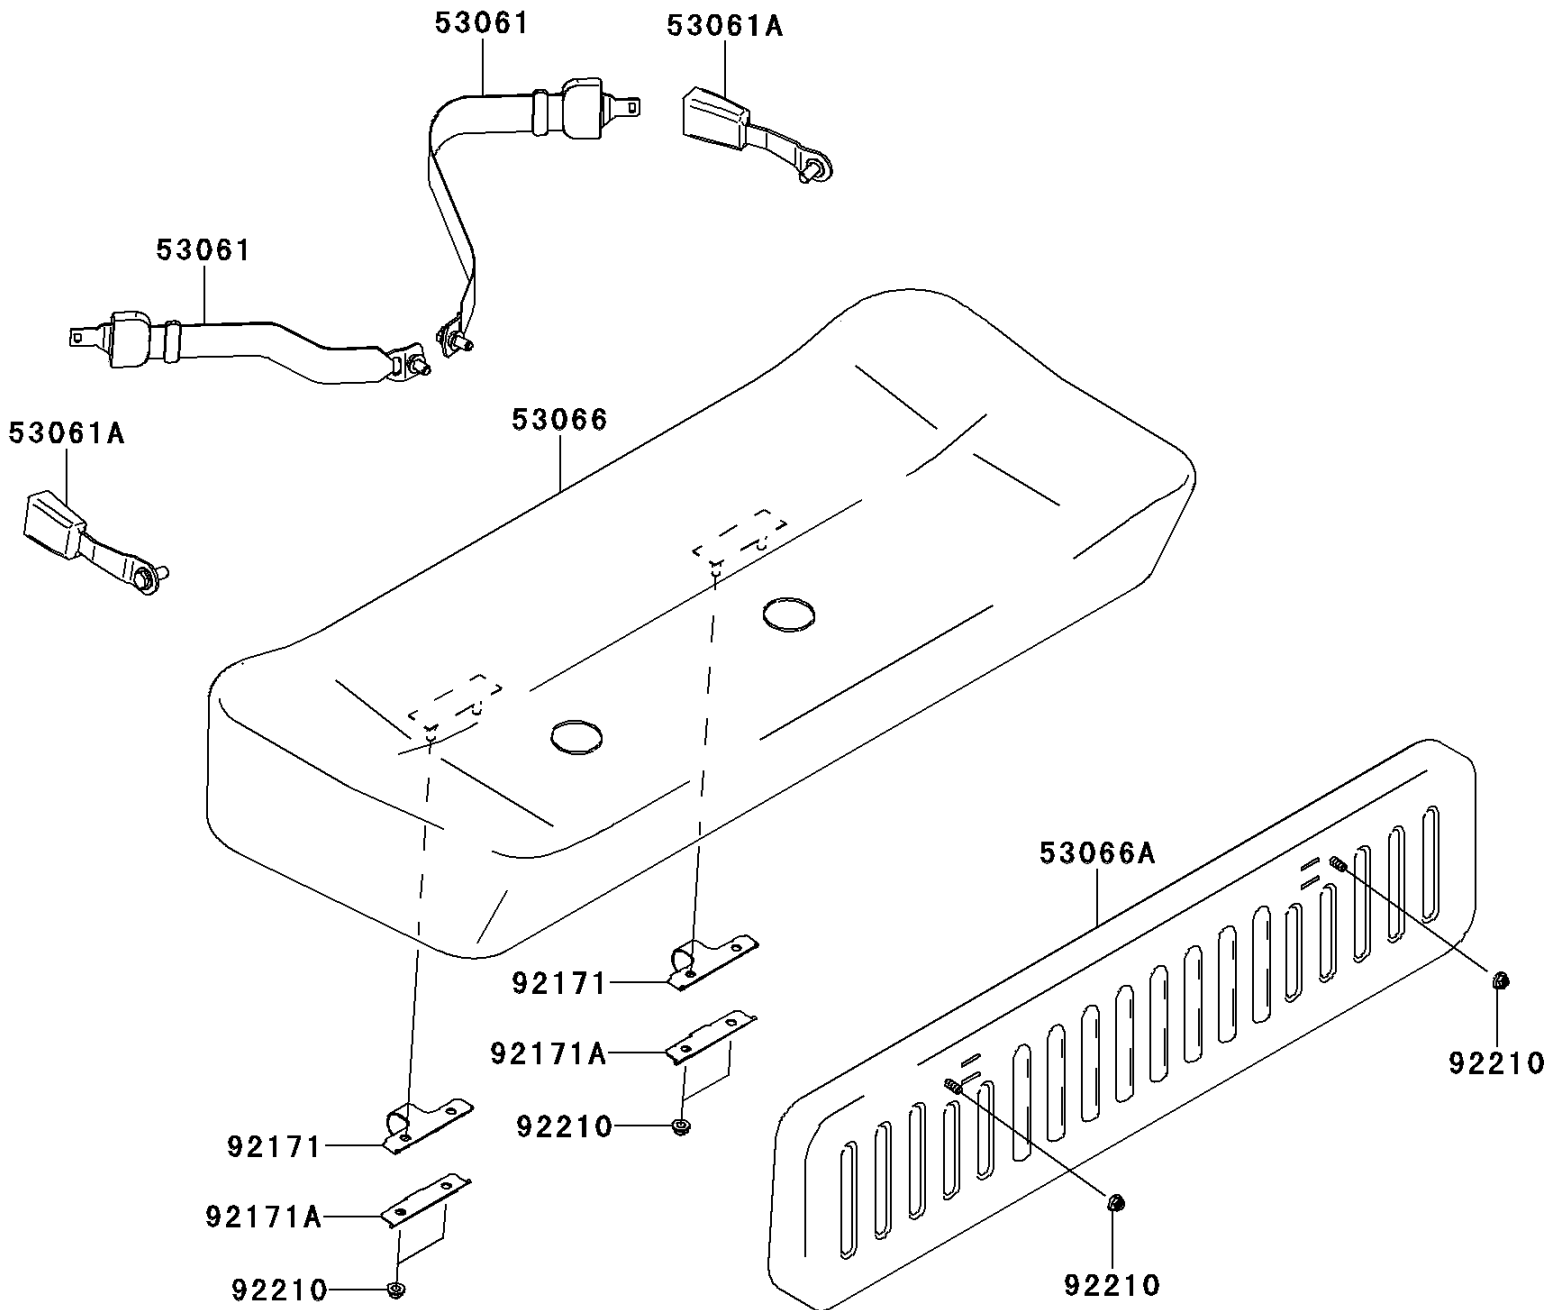

2015 MULE™ 610 4x4 PARTS DIAGRAM

Seat

F2510

2015 MULE™ 610 4x4 PARTS LIST

Seat

ITEM NAME	PART NUMBER	QUANTITY
BELT-SEAT,CATCH PLATE (Ref # 53061)	53061-1013	2
BELT-SEAT,BUCKLE (Ref # 53061A)	53061-1014	2
SEAT-ASSY,CUSHION,GRAY (Ref # 53066)	53066-0269-12H	1
SEAT-ASSY,BACK,GRAY (Ref # 53066A)	53066-0270-12H	1
CLAMP (Ref # 92171)	92171-0441	2
CLAMP (Ref # 92171A)	92171-0442	2
NUT,FLANGED,LOCK,8MM (Ref # 92210)	92210-0005	6