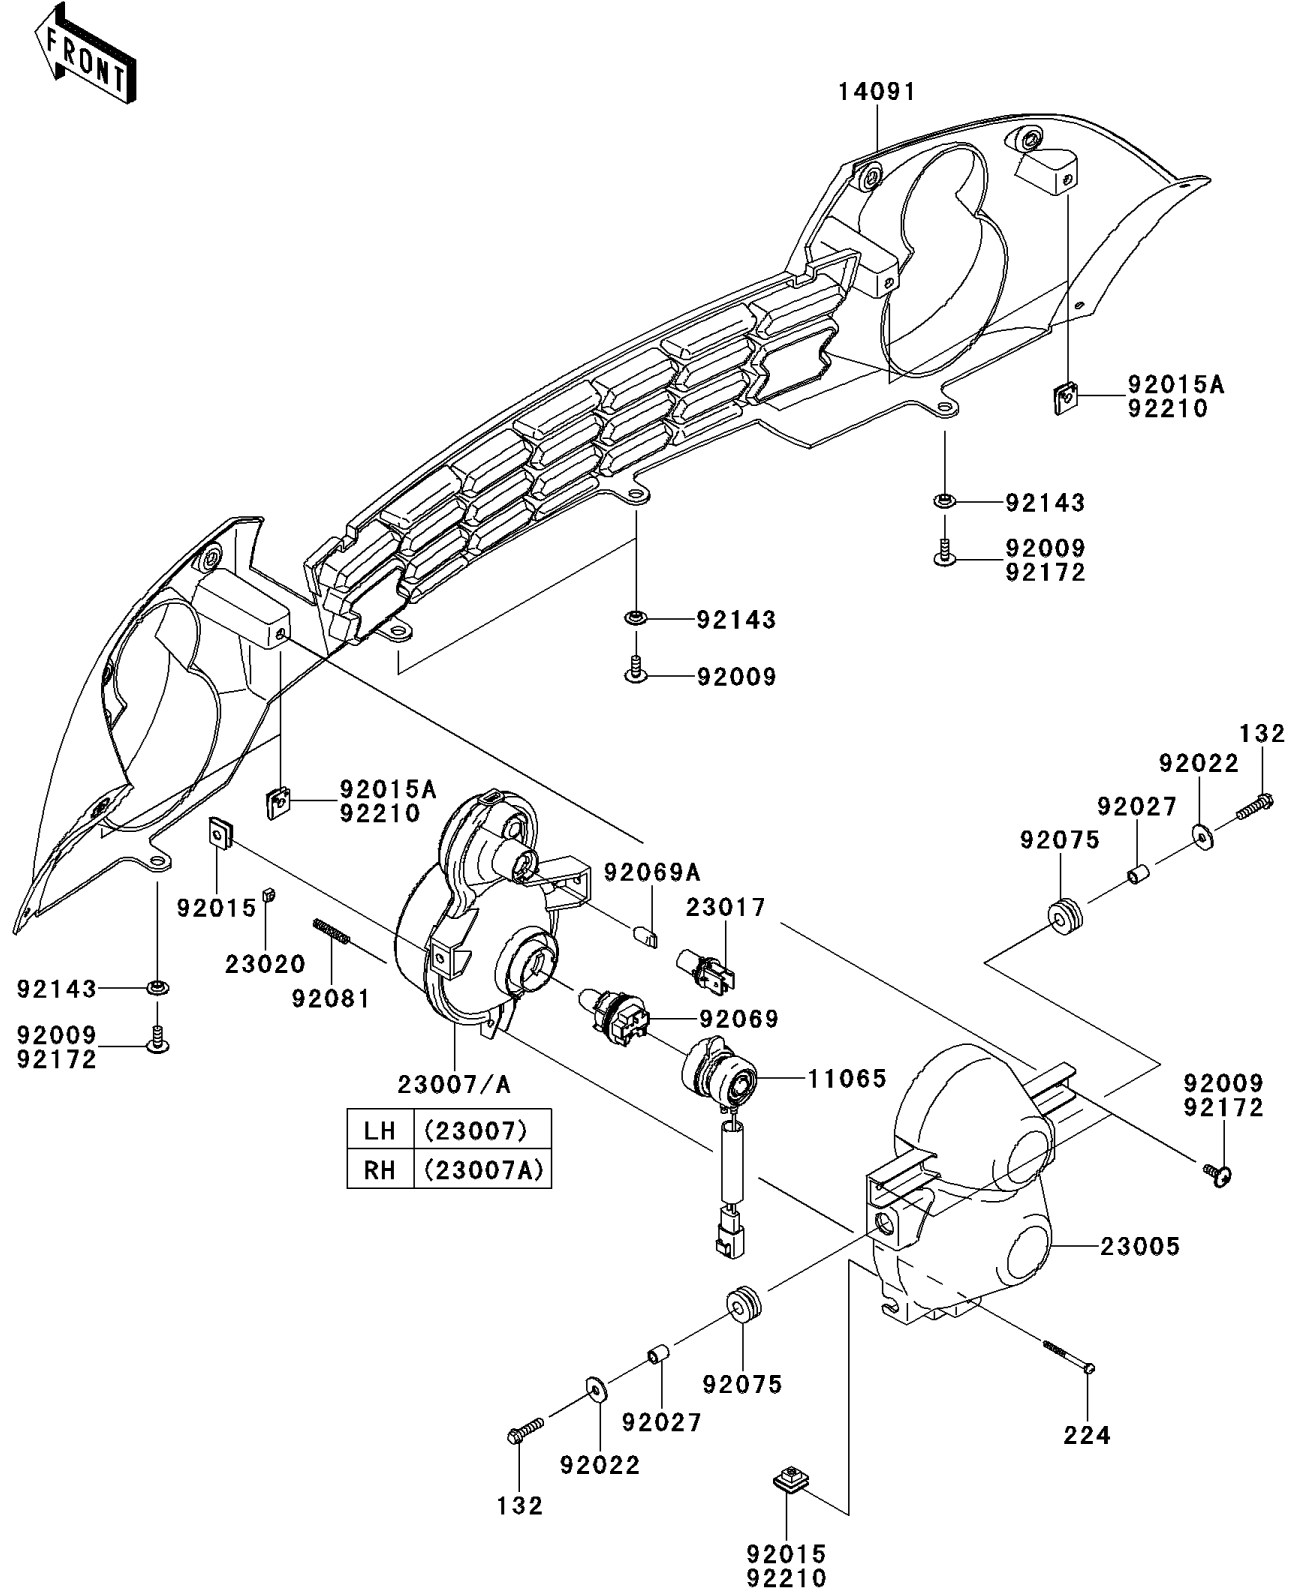

# 2012 MULE™ 610 4x4 PARTS DIAGRAM

Headlight(s)

F2710

## 2012 MULE™ 610 4x4 PARTS LIST

### Headlight(s)

ITEM NAME	PART NUMBER	QUANTITY
CAP,HEAD LAMP (Ref # 11065)	11065-0104	2
COVER,FRONT GRILLE,F.BLACK (Ref # 14091)	14091-0342-6Z	1
BODY-COMP-HEAD LAMP (Ref # 23005)	23005-0005	2
LENS-COMP,HEAD LAMP,LH (Ref # 23007)	23007-0047	1
LENS-COMP,HEAD LAMP,RH (Ref # 23007A)	23007-0048	1
SOCKET,HEAD LAMP (Ref # 23017)	23017-0002	2
NUT,4MM,FOCUS ADJUST (Ref # 23020)	23020-018	2
SCREW,6X16 (Ref # 92009)	92009-1621	2
NUT,6MM (Ref # 92015)	92015-1094	4
WASHER,6.5X20X1.6 (Ref # 92022)	92022-125	4
COLLAR,6.8X10X12 (Ref # 92027)	92027-162	4
BULB,12V 30/30W (Ref # 92069)	92069-0012	2
BULB,12V 5W (Ref # 92069A)	92069-0013	2
DAMPER (Ref # 92075)	92075-1690	4
SPRING,FOCUS ADJUST (Ref # 92081)	92081-1896	2
COLLAR (Ref # 92143)	92143-1087	4
SCREW,TAPPING,6X20 (Ref # 92172)	92172-0488	6
NUT,LEAF SPRING,6MM (Ref # 92210)	92210-0624	6
BOLT-FLANGED-SMALL,6X25 (Ref # 132)	132BA0625	4
SCREW-PAN-WP-CROS,4X45 (Ref # 224)	224AA0445	2