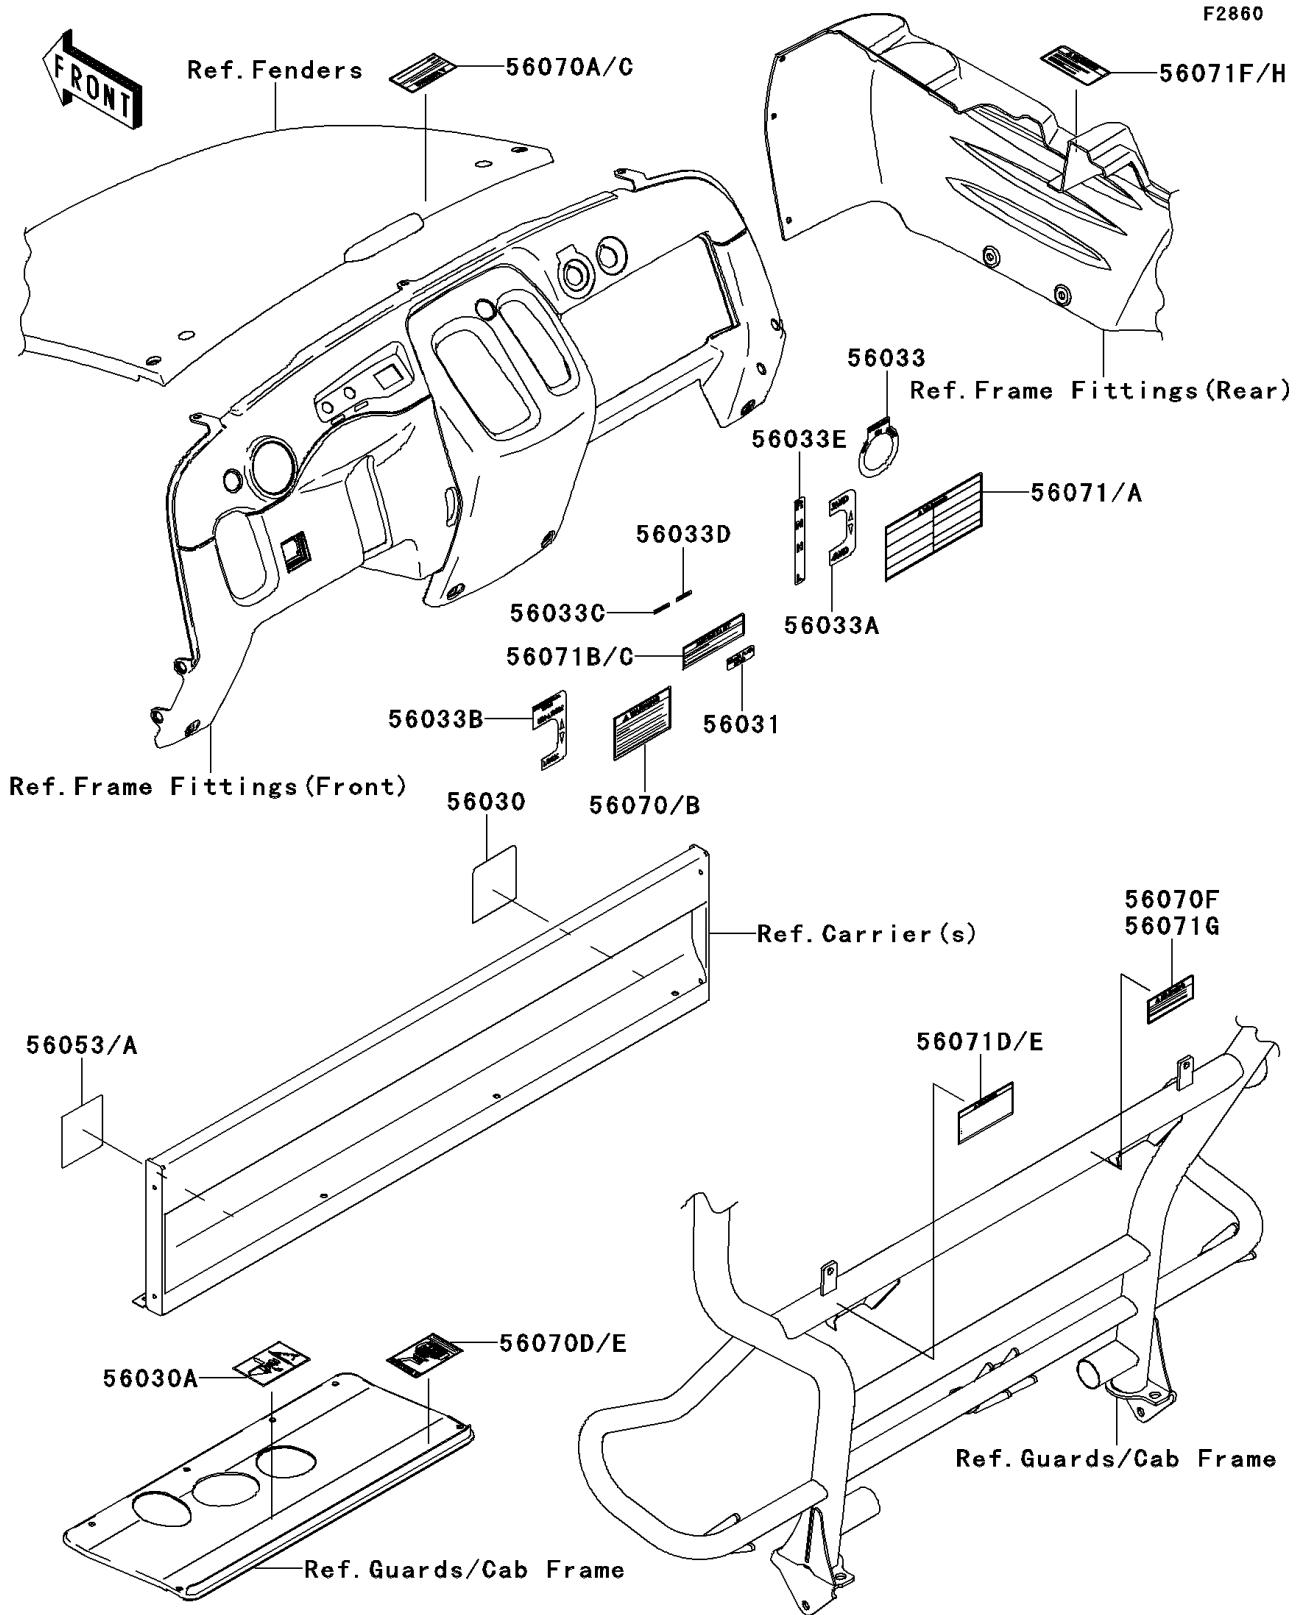

2011 MULE™ 610 4x4 PARTS DIAGRAM

Labels

2011 MULE™ 610 4x4 PARTS LIST

Labels

ITEM NAME	PART NUMBER	QUANTITY
LABEL,CARRIER HOOK OPERATION (Ref # 56030)	56030-0081	1
LABEL,OIL GAUGE (Ref # 56030A)	56030-0096	1
LABEL-MANUAL,BRAKE FLUID LEVEL (Ref # 56031)	56031-1818	1
LABEL-MANUAL,IGNITION (Ref # 56033)	56033-0051	1
LABEL-MANUAL,2/4WD (Ref # 56033A)	56033-0052	1
LABEL-MANUAL,DIFF LOCK (Ref # 56033B)	56033-0053	1
LABEL-MANUAL,OIL TEMP (Ref # 56033C)	56033-0054	1
LABEL-MANUAL,PARKING (Ref # 56033D)	56033-0055	1
LABEL-MANUAL,SHIFT (Ref # 56033E)	56033-0056	1
LABEL-SPECIFICATION,TIRE&LOAD (Ref # 56053)	56053-0503	1
LABEL-SPECIFICATION,TIRE&LOAD (Ref # 56053A)	56053-0504	1
LABEL-WARNING,OFF-HIGHWAY (Ref # 56070)	56070-0050	1
LABEL-WARNING,BONNET OPERATION (Ref # 56070A)	56070-0053	1
LABEL,OFF-HIGHWAY (Ref # 56070B)	56070-0055	1
LABEL-WARNING,BONNET OPERATION (Ref # 56070C)	56070-0058	1
LABEL-WARNING,HOT SURFACES (Ref # 56070D)	56070-1125	1
LABEL,HOT SURFACES (Ref # 56070E)	56070-1234	1
LABEL-WARNING,BED RAISED (Ref # 56070F)	56070-7515	1
LABEL-WARNING,GENERAL (Ref # 56071)	56071-0101	1
LABEL-WARNING,GENERAL (Ref # 56071A)	56071-0109	1
LABEL-WARNING,SHIFT NOTICE (Ref # 56071B)	56071-0132	1
LABEL-WARNING,SHIFT NOTICE (Ref # 56071C)	56071-0133	1
LABEL-WARNING,GASOLINE (Ref # 56071D)	56071-0134	1
LABEL-WARNING,GASOLINE (Ref # 56071E)	56071-0135	1
LABEL-WARNING,GASOLINE (Ref # 56071F)	56071-7501	1
LABEL,BED RAISED (Ref # 56071G)	56071-7504	1
LABEL,GASOLINE (Ref # 56071H)	56071-7505	1