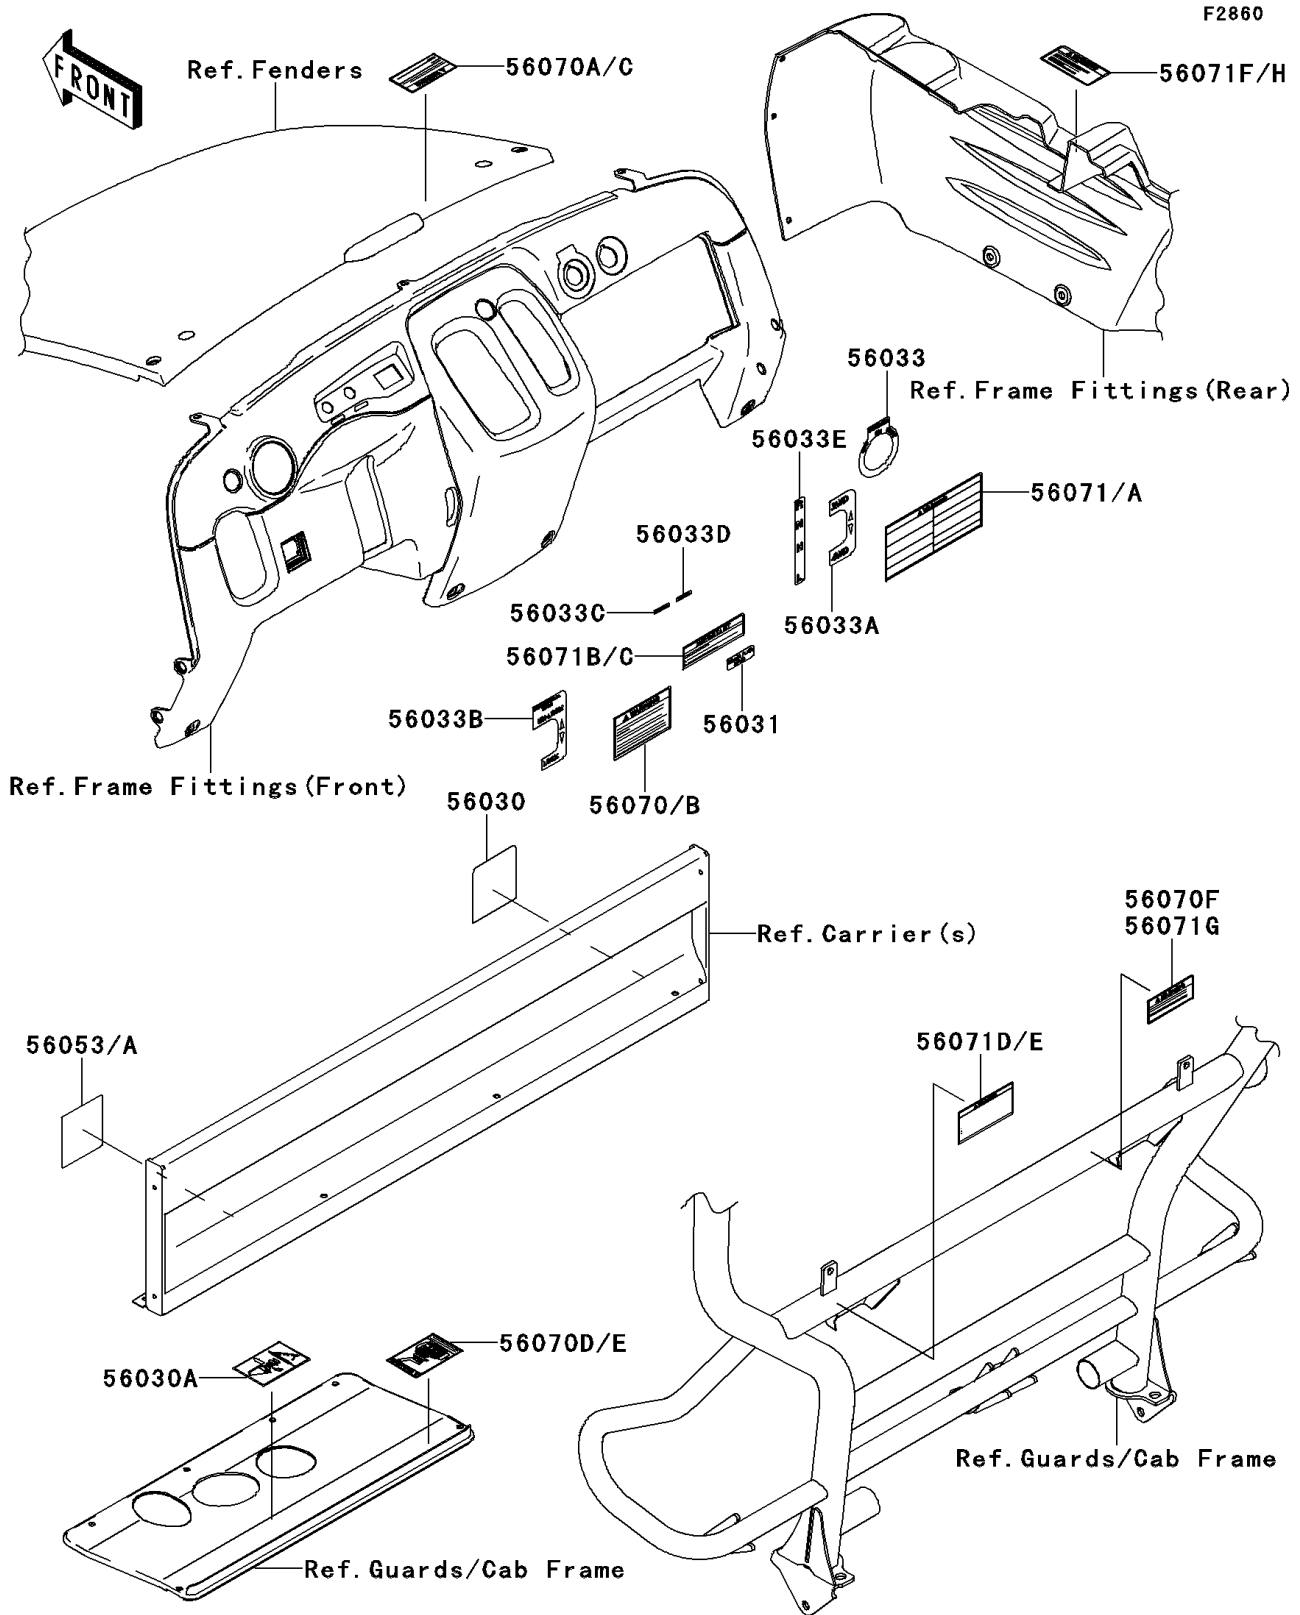

# 2015 MULE™ 610 4x4 PARTS DIAGRAM

Labels

## 2015 MULE™ 610 4x4 PARTS LIST

### Labels

ITEM NAME	PART NUMBER	QUANTITY
LABEL,CARRIER HOOK OPERATION (Ref # 56030)	56030-0081	1
LABEL,OIL GAUGE (Ref # 56030A)	56030-0096	1
LABEL-MANUAL,BRAKE FLUID LEVEL (Ref # 56031)	56031-1818	1
LABEL-MANUAL,IGNITION (Ref # 56033)	56033-0051	1
LABEL-MANUAL,2/4WD (Ref # 56033A)	56033-0052	1
LABEL-MANUAL,DIFF LOCK (Ref # 56033B)	56033-0053	1
LABEL-MANUAL,OIL TEMP (Ref # 56033C)	56033-0054	1
LABEL-MANUAL,PARKING (Ref # 56033D)	56033-0055	1
LABEL-MANUAL,SHIFT (Ref # 56033E)	56033-0056	1
LABEL-SPECIFICATION,TIRE&LOAD (Ref # 56053)	56053-0503	1
LABEL-SPECIFICATION,TIRE&LOAD (Ref # 56053A)	56053-0504	1
LABEL-WARNING,OFF-HIGHWAY (Ref # 56070)	56070-0050	1
LABEL-WARNING,BONNET OPERATION (Ref # 56070A)	56070-0053	1
LABEL,OFF-HIGHWAY (Ref # 56070B)	56070-0055	1
LABEL-WARNING,BONNET OPERATION (Ref # 56070C)	56070-0058	1
LABEL-WARNING,HOT SURFACES (Ref # 56070D)	56070-1125	1
LABEL,HOT SURFACES (Ref # 56070E)	56070-1234	1
LABEL-WARNING,BED RAISED (Ref # 56070F)	56070-7515	1
LABEL-WARNING,GENERAL (Ref # 56071)	56071-0101	1
LABEL-WARNING,GENERAL (Ref # 56071A)	56071-0109	1
LABEL-WARNING,SHIFT NOTICE (Ref # 56071B)	56071-0132	1
LABEL-WARNING,SHIFT NOTICE (Ref # 56071C)	56071-0133	1
LABEL-WARNING,GASOLINE (Ref # 56071D)	56071-0134	1
LABEL-WARNING,GASOLINE (Ref # 56071E)	56071-0135	1
LABEL-WARNING,GASOLINE (Ref # 56071F)	56071-7501	1
LABEL,BED RAISED (Ref # 56071G)	56071-7504	1
LABEL,GASOLINE (Ref # 56071H)	56071-7505	1