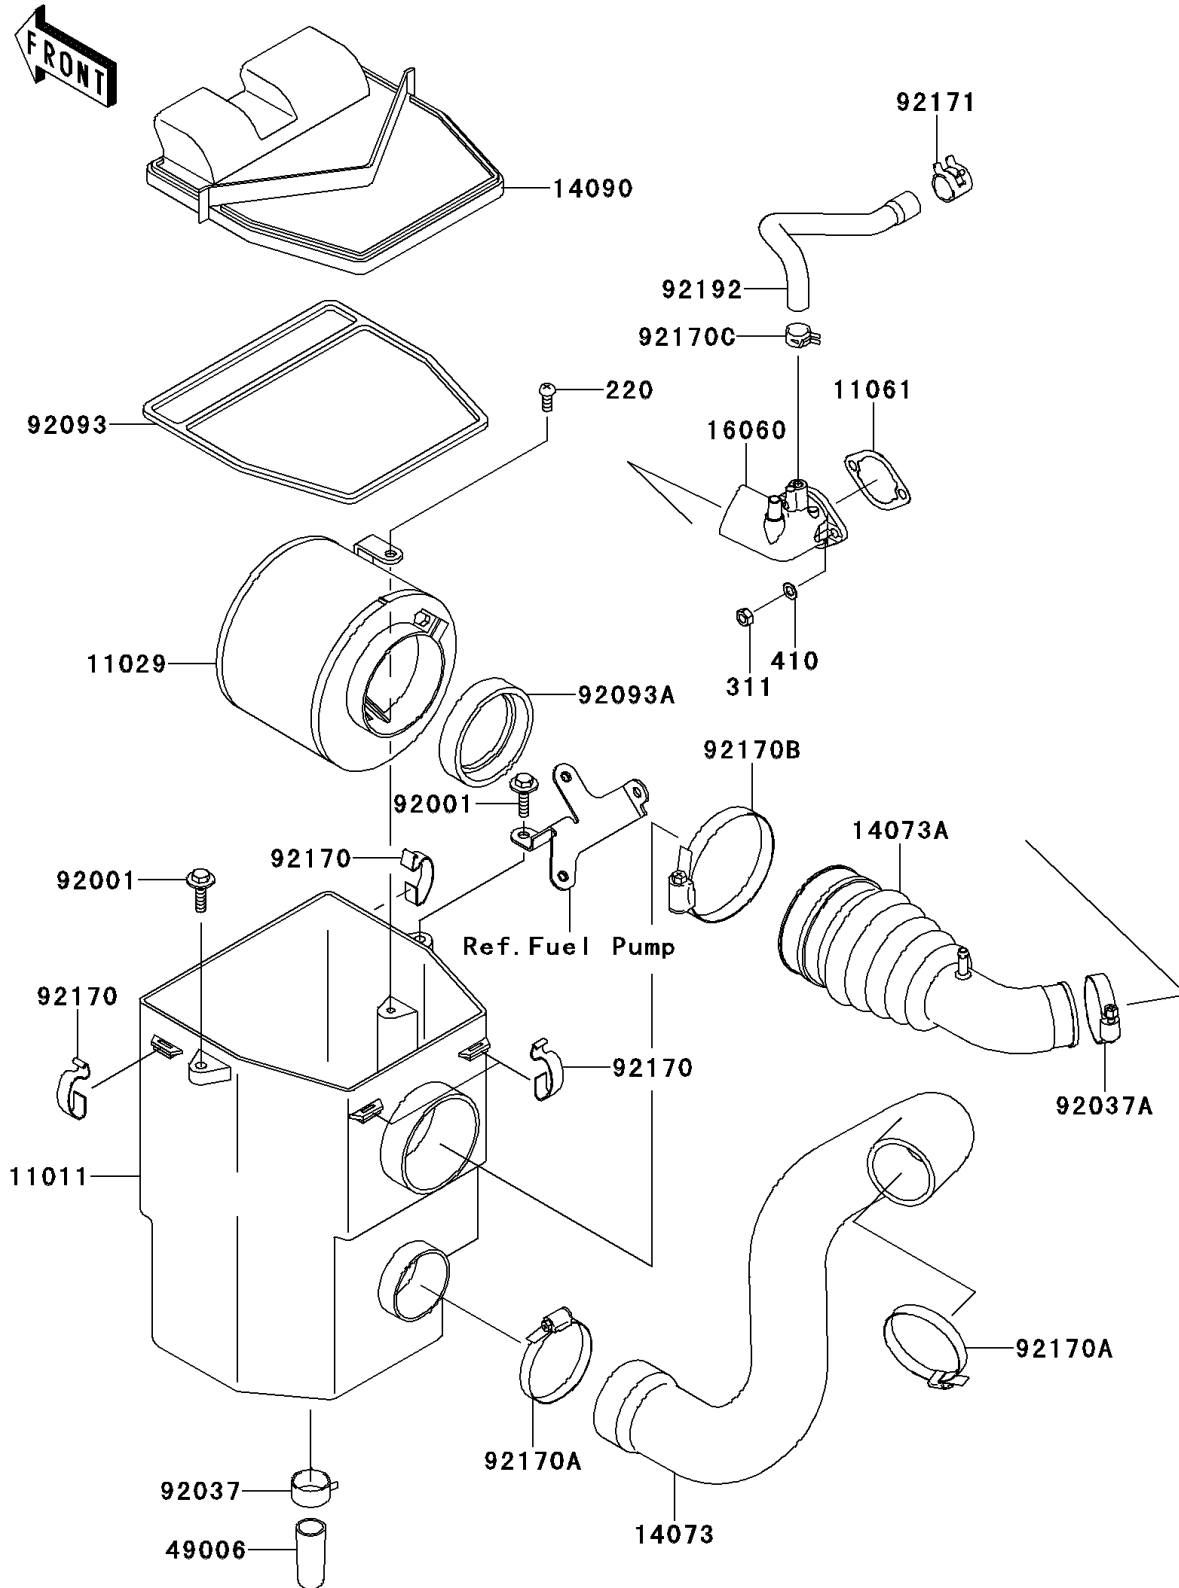

2011 MULE™ 600 PARTS DIAGRAM

Air Cleaner

E1130

2011 MULE™ 600 PARTS LIST

Air Cleaner

ITEM NAME	PART NUMBER	QUANTITY
CASE-AIR FILTER (Ref # 11011)	11011-1367	1
ELEMENT-ASSY-AIR FILTER (Ref # 11029)	11029-1004	1
GASKET (Ref # 11061)	11061-7026	1
DUCT,FRAME-AIR FILTER (Ref # 14073)	14073-0072	1
DUCT,AIR FILTER-IN.PIPE (Ref # 14073A)	14073-0193	1
COVER,AIR FILTER (Ref # 14090)	14090-1106	1
PIPE-INTAKE (Ref # 16060)	16060-2224	1
BOOT (Ref # 49006)	49006-1351	1
BOLT,6X25,W/WASHER (Ref # 92001)	92001-1140	2
CLAMP,HOSE CLIP (Ref # 92037)	92037-1460	1
CLAMP (Ref # 92037A)	92037-506	1
SEAL,AIR FILTER (Ref # 92093)	92093-1241	1
SEAL,DUST (Ref # 92093A)	92093-1322	1
CLAMP,AIR FILTER (Ref # 92170)	92170-1211	4
CLAMP (Ref # 92170A)	92170-1674	2
CLAMP (Ref # 92170B)	92170-1679	1
CLAMP (Ref # 92170C)	92170-7003	1
CLAMP (Ref # 92171)	92171-7013	1
TUBE,BREATHER (Ref # 92192)	92192-2207	1
SCREW-PAN-CROS,6X14 (Ref # 220)	220AA0614	1
NUT-HEX,6MM (Ref # 311)	311AA0600	2
WASHER-PLAIN-SMALL (Ref # 410)	410AA0600	2