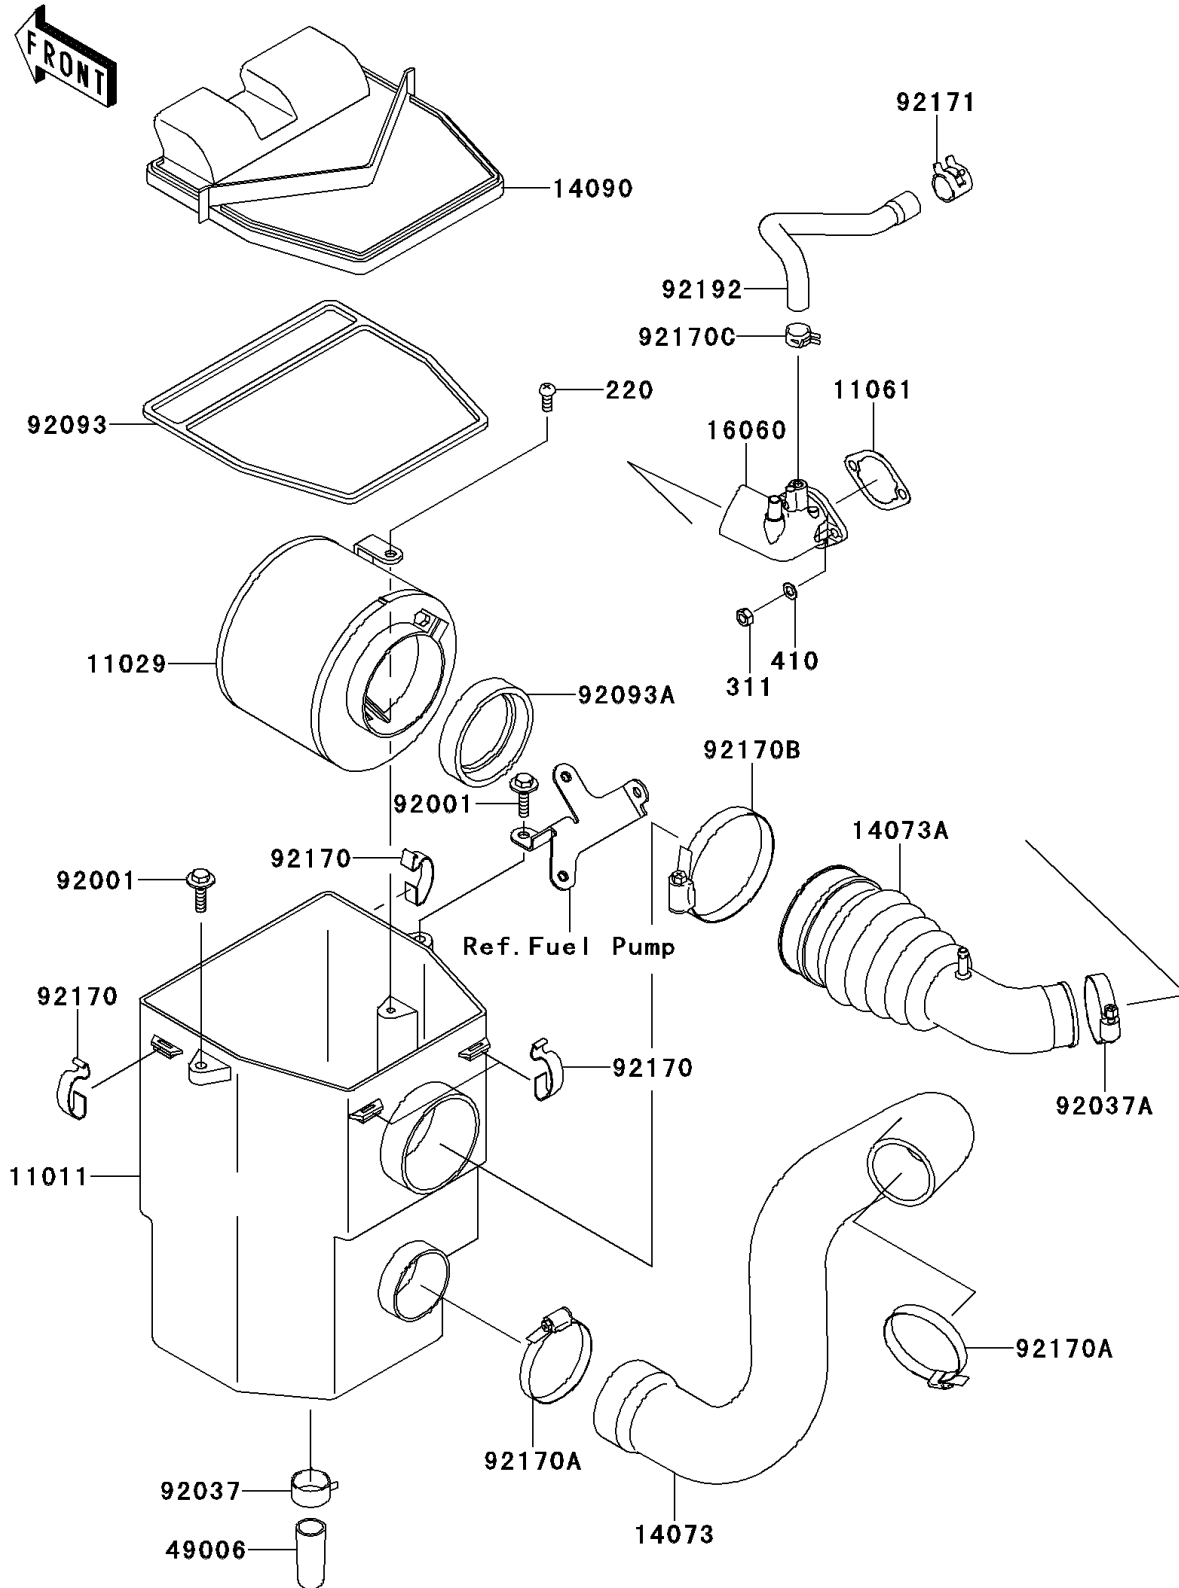

2013 MULE™ 600 PARTS DIAGRAM

Air Cleaner

E1130

2013 MULE™ 600 PARTS LIST

Air Cleaner

ITEM NAME	PART NUMBER	QUANTITY
CASE-AIR FILTER (Ref # 11011)	11011-1367	1
ELEMENT-ASSY-AIR FILTER (Ref # 11029)	11029-1004	1
GASKET (Ref # 11061)	11061-7026	1
DUCT,FRAME-AIR FILTER (Ref # 14073)	14073-0072	1
DUCT,AIR FILTER-IN.PIPE (Ref # 14073A)	14073-0193	1
COVER,AIR FILTER (Ref # 14090)	14090-1106	1
PIPE-INTAKE (Ref # 16060)	16060-2224	1
BOOT (Ref # 49006)	49006-1351	1
BOLT,6X25,W/WASHER (Ref # 92001)	92001-1140	2
CLAMP,HOSE CLIP (Ref # 92037)	92037-1460	1
CLAMP (Ref # 92037A)	92037-506	1
SEAL,AIR FILTER (Ref # 92093)	92093-1241	1
SEAL,DUST (Ref # 92093A)	92093-1322	1
CLAMP,AIR FILTER (Ref # 92170)	92170-1211	4
CLAMP (Ref # 92170A)	92170-1674	2
CLAMP (Ref # 92170B)	92170-1679	1
CLAMP (Ref # 92170C)	92170-7003	1
CLAMP (Ref # 92171)	92171-7013	1
TUBE,BREATHER (Ref # 92192)	92192-2207	1
SCREW-PAN-CROS,6X14 (Ref # 220)	220AA0614	1
NUT-HEX,6MM (Ref # 311)	311AA0600	2
WASHER-PLAIN-SMALL (Ref # 410)	410AA0600	2