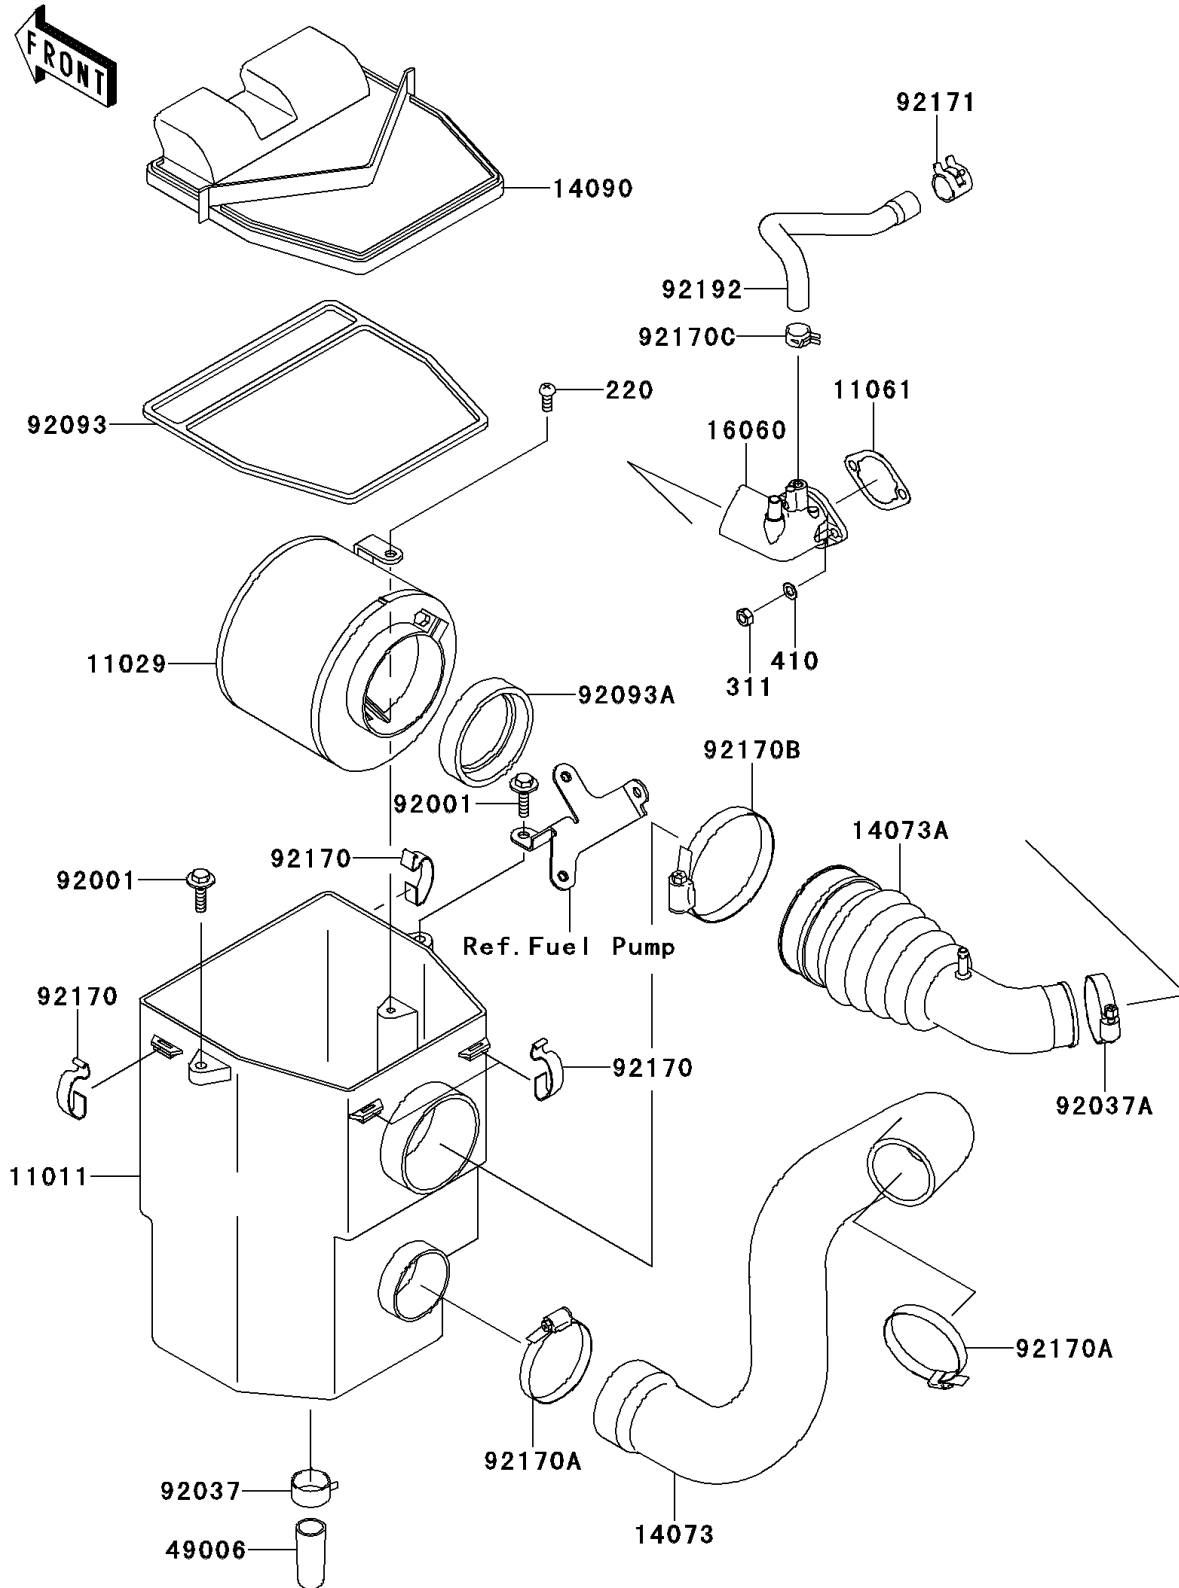

2015 MULE™ 600 PARTS DIAGRAM

Air Cleaner

E1130

2015 MULE™ 600 PARTS LIST

Air Cleaner

ITEM NAME	PART NUMBER	QUANTITY
CASE-AIR FILTER (Ref # 11011)	11011-1367	1
ELEMENT-ASSY-AIR FILTER (Ref # 11029)	11029-1004	1
GASKET (Ref # 11061)	11061-7026	1
DUCT,FRAME-AIR FILTER (Ref # 14073)	14073-0072	1
DUCT,AIR FILTER-IN.PIPE (Ref # 14073A)	14073-0193	1
COVER,AIR FILTER (Ref # 14090)	14090-1106	1
PIPE-INTAKE (Ref # 16060)	16060-2224	1
BOOT (Ref # 49006)	49006-1351	1
BOLT,6X25,W/WASHER (Ref # 92001)	92001-1140	2
CLAMP,HOSE CLIP (Ref # 92037)	92037-1460	1
CLAMP (Ref # 92037A)	92037-506	1
SEAL,AIR FILTER (Ref # 92093)	92093-1241	1
SEAL,DUST (Ref # 92093A)	92093-1322	1
CLAMP,AIR FILTER (Ref # 92170)	92170-1211	4
CLAMP (Ref # 92170A)	92170-1674	2
CLAMP (Ref # 92170B)	92170-1679	1
CLAMP (Ref # 92170C)	92170-7003	1
CLAMP (Ref # 92171)	92171-7013	1
TUBE,BREATHER (Ref # 92192)	92192-2207	1
SCREW-PAN-CROS,6X14 (Ref # 220)	220AA0614	1
NUT-HEX,6MM (Ref # 311)	311AA0600	2
WASHER-PLAIN-SMALL (Ref # 410)	410AA0600	2